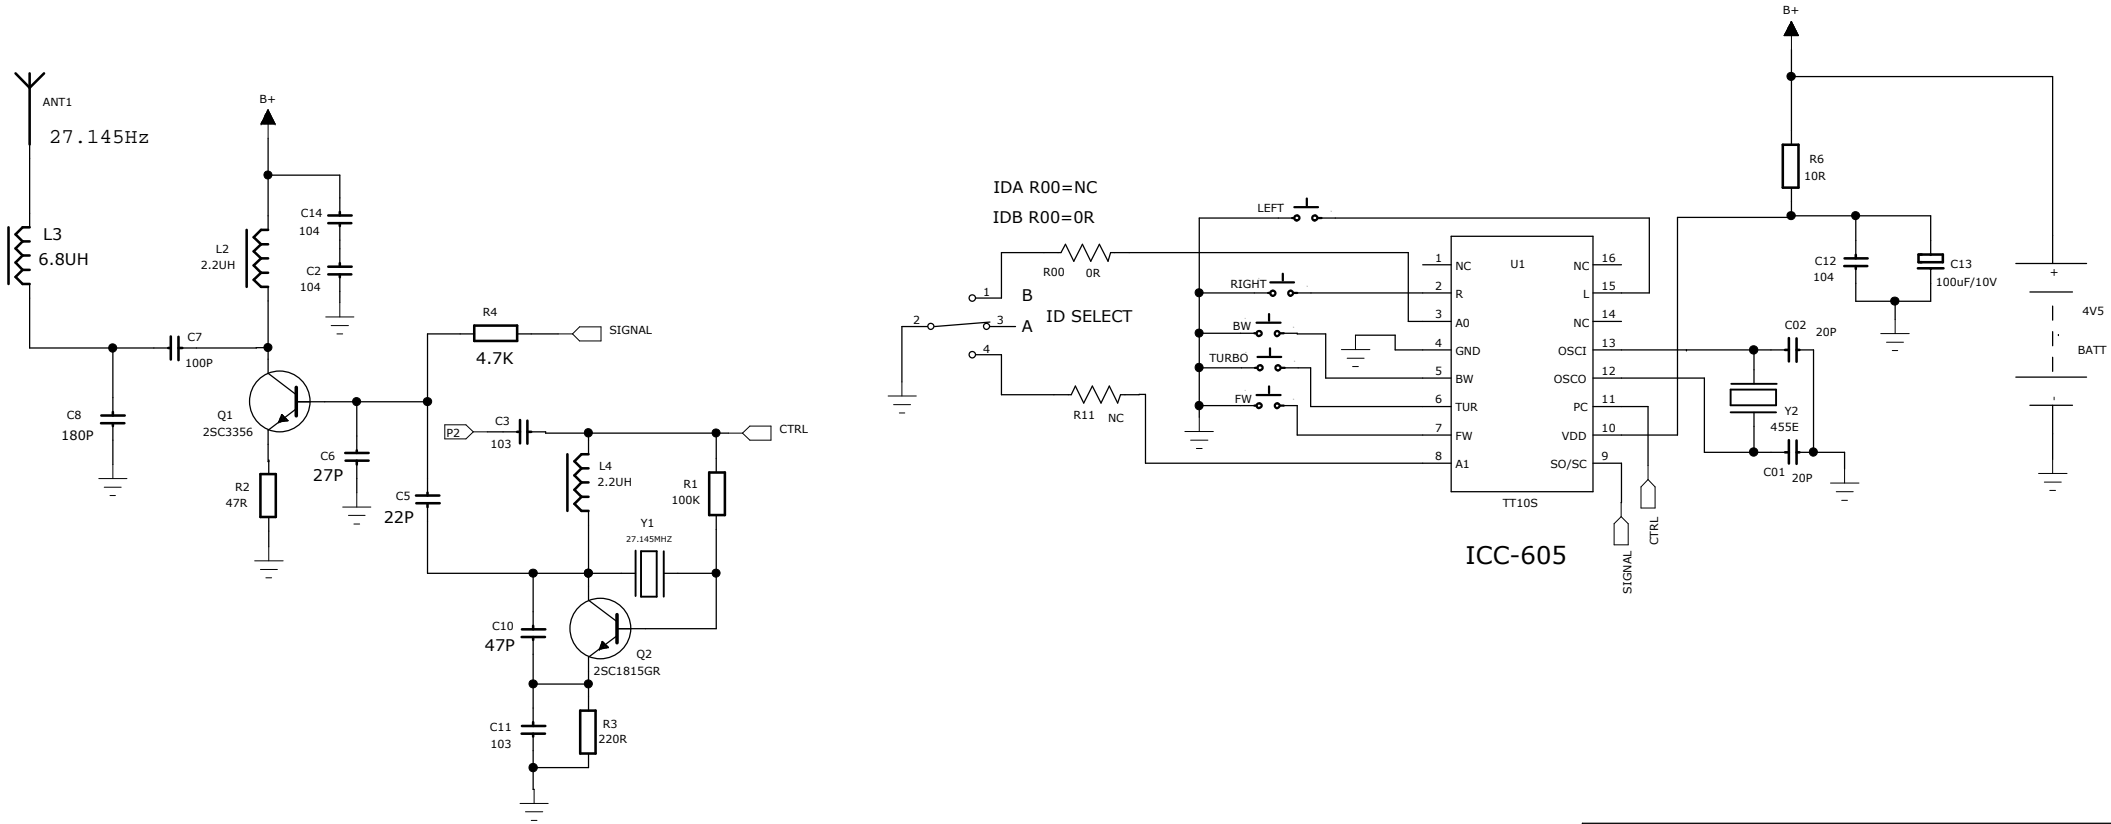

APPLICANT: TOY STATE INDUSTRIAL LTD

MODEL NO: 90421 (TX 27.145MHZ)
 TX CIRCUIT DIAGRAM
 PAGE NO:1 OF 1

COMPANY: TOY STATE INDUSTRIAL LTD	
MODEL: 90421 TX 27MHZ	
VER:	
DRAWN BY: Zhou	DATE:2013-04/Oct
CHECK BY: Wang	DATE:2013-04/Oct
APP. BY: Xiao	DATE:2013-04/Oct