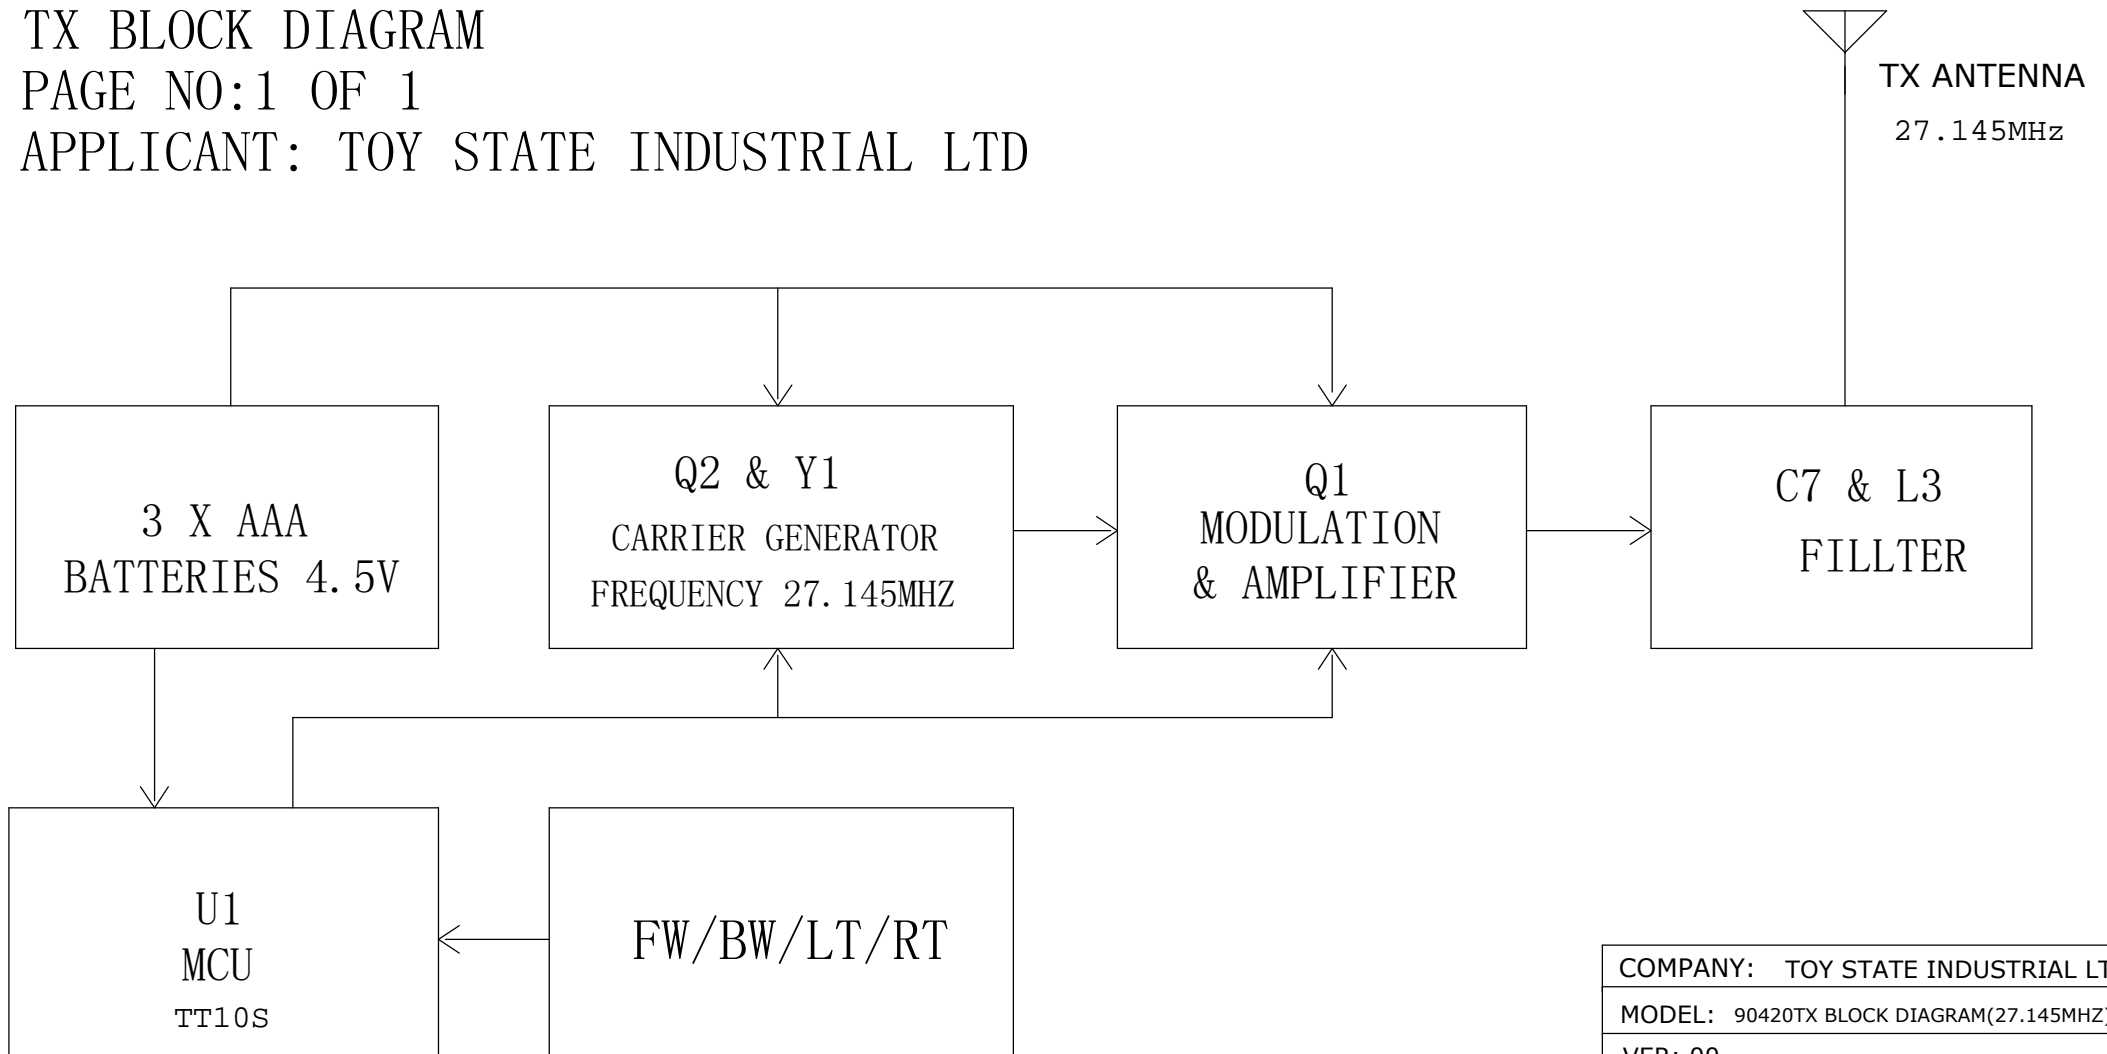

MODEL NO: 90421 TX

TX BLOCK DIAGRAM

PAGE NO:1 OF 1

APPLICANT: TOY STATE INDUSTRIAL LTD

COMPANY: TOY STATE INDUSTRIAL LTD	
MODEL: 90420TX BLOCK DIAGRAM(27.145MHZ)	
VER: 00	
DWN. Zhou	DATE: 2013-08/Oct
CHK.Wang	DATE: 2013-08/Oct
APP. Xiao	DATE: 2013-08/Oct