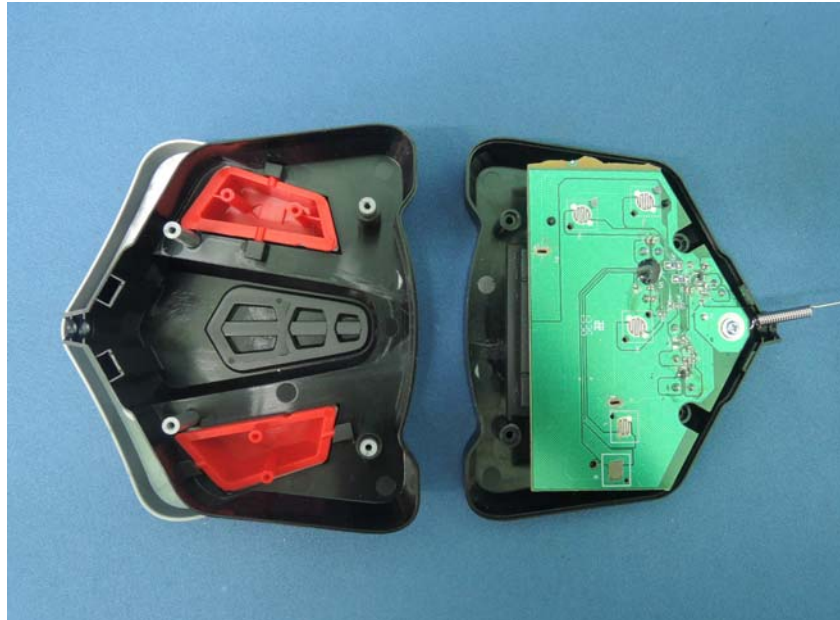

## Equipment Photographs

Model : 90421

(Internal)

---

**INTERTEK TESTING SERVICE**

Report No.: 13100283HKG-001

**Equipment Photographs**

**Model : 90421  
(Internal)**

Equipment Photographs

Model : 90421

(Internal)

---