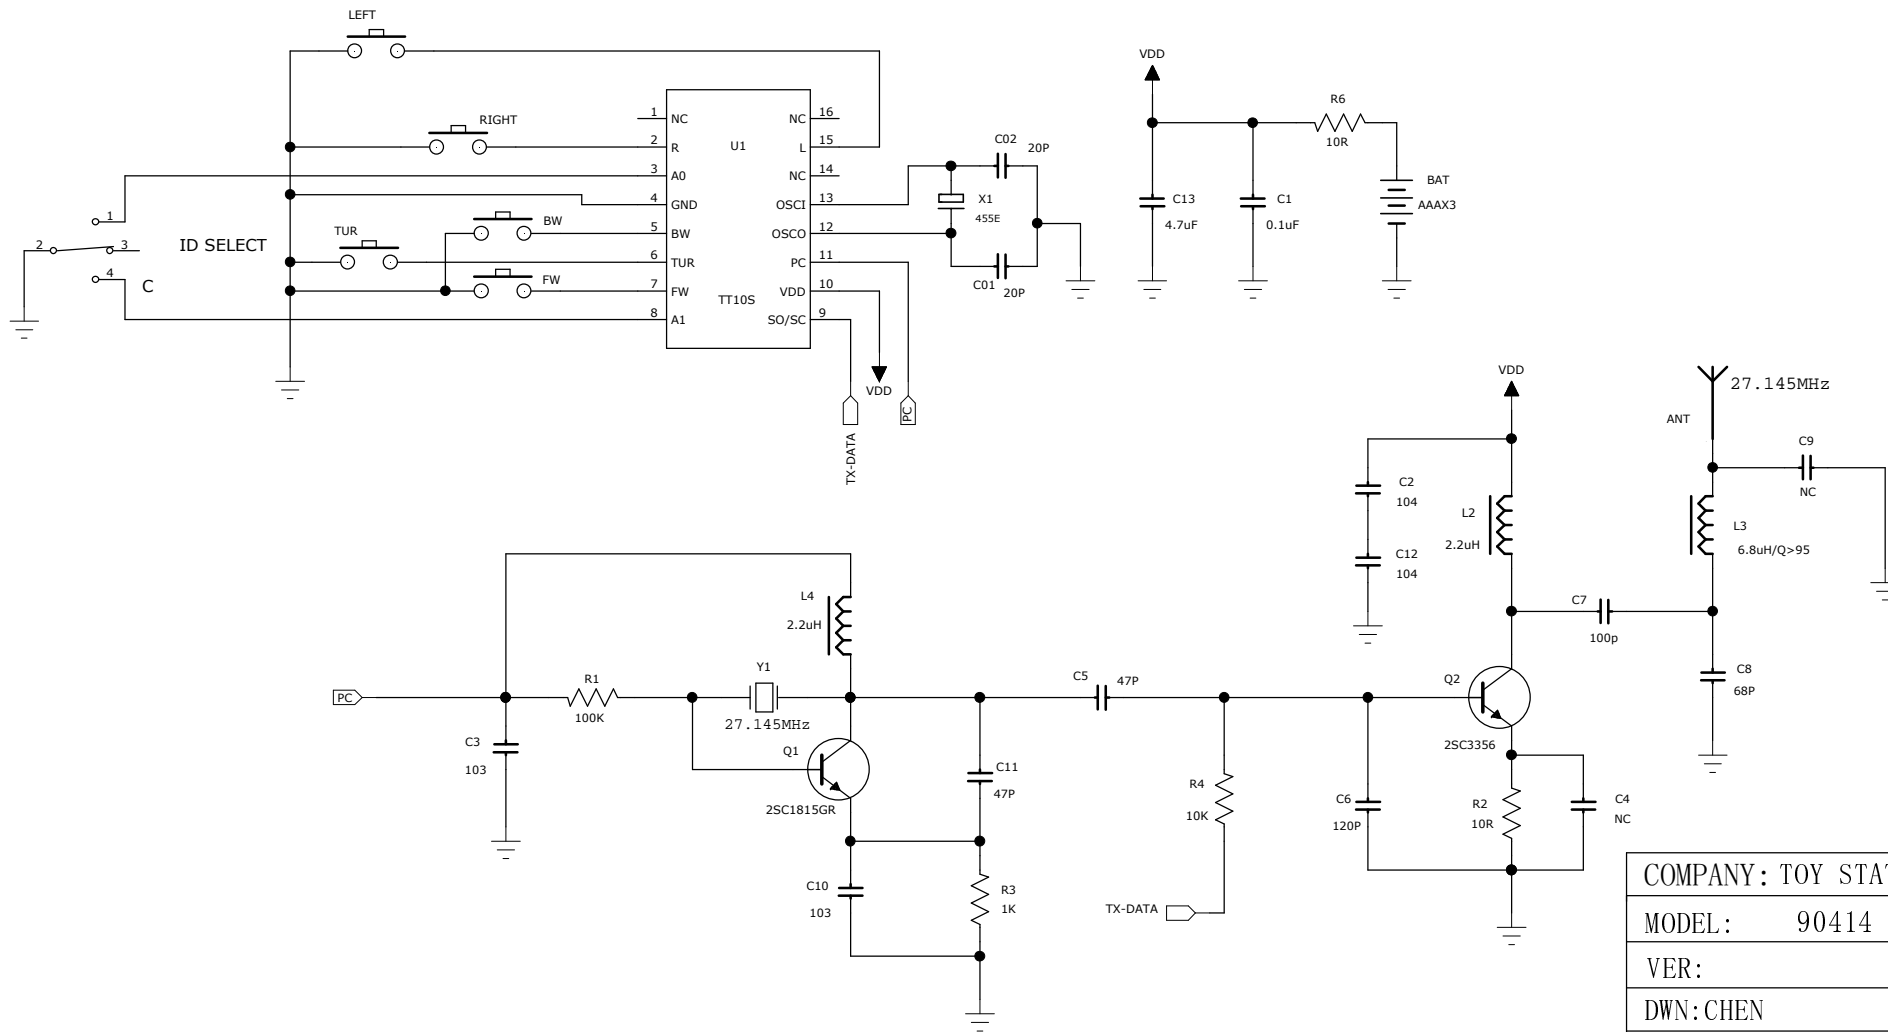

90414 TX 27MHZ

COMPANY: TOY STATE INDUSTRIAL LTD	
MODEL: 90414 TX 27.145MHZ	
VER:	
DWN: CHEN	DATE: 2014-5-8
CHK: XIAO	DATE: 2014-5-8
APP: XIAO	DATE: 2014-5-8