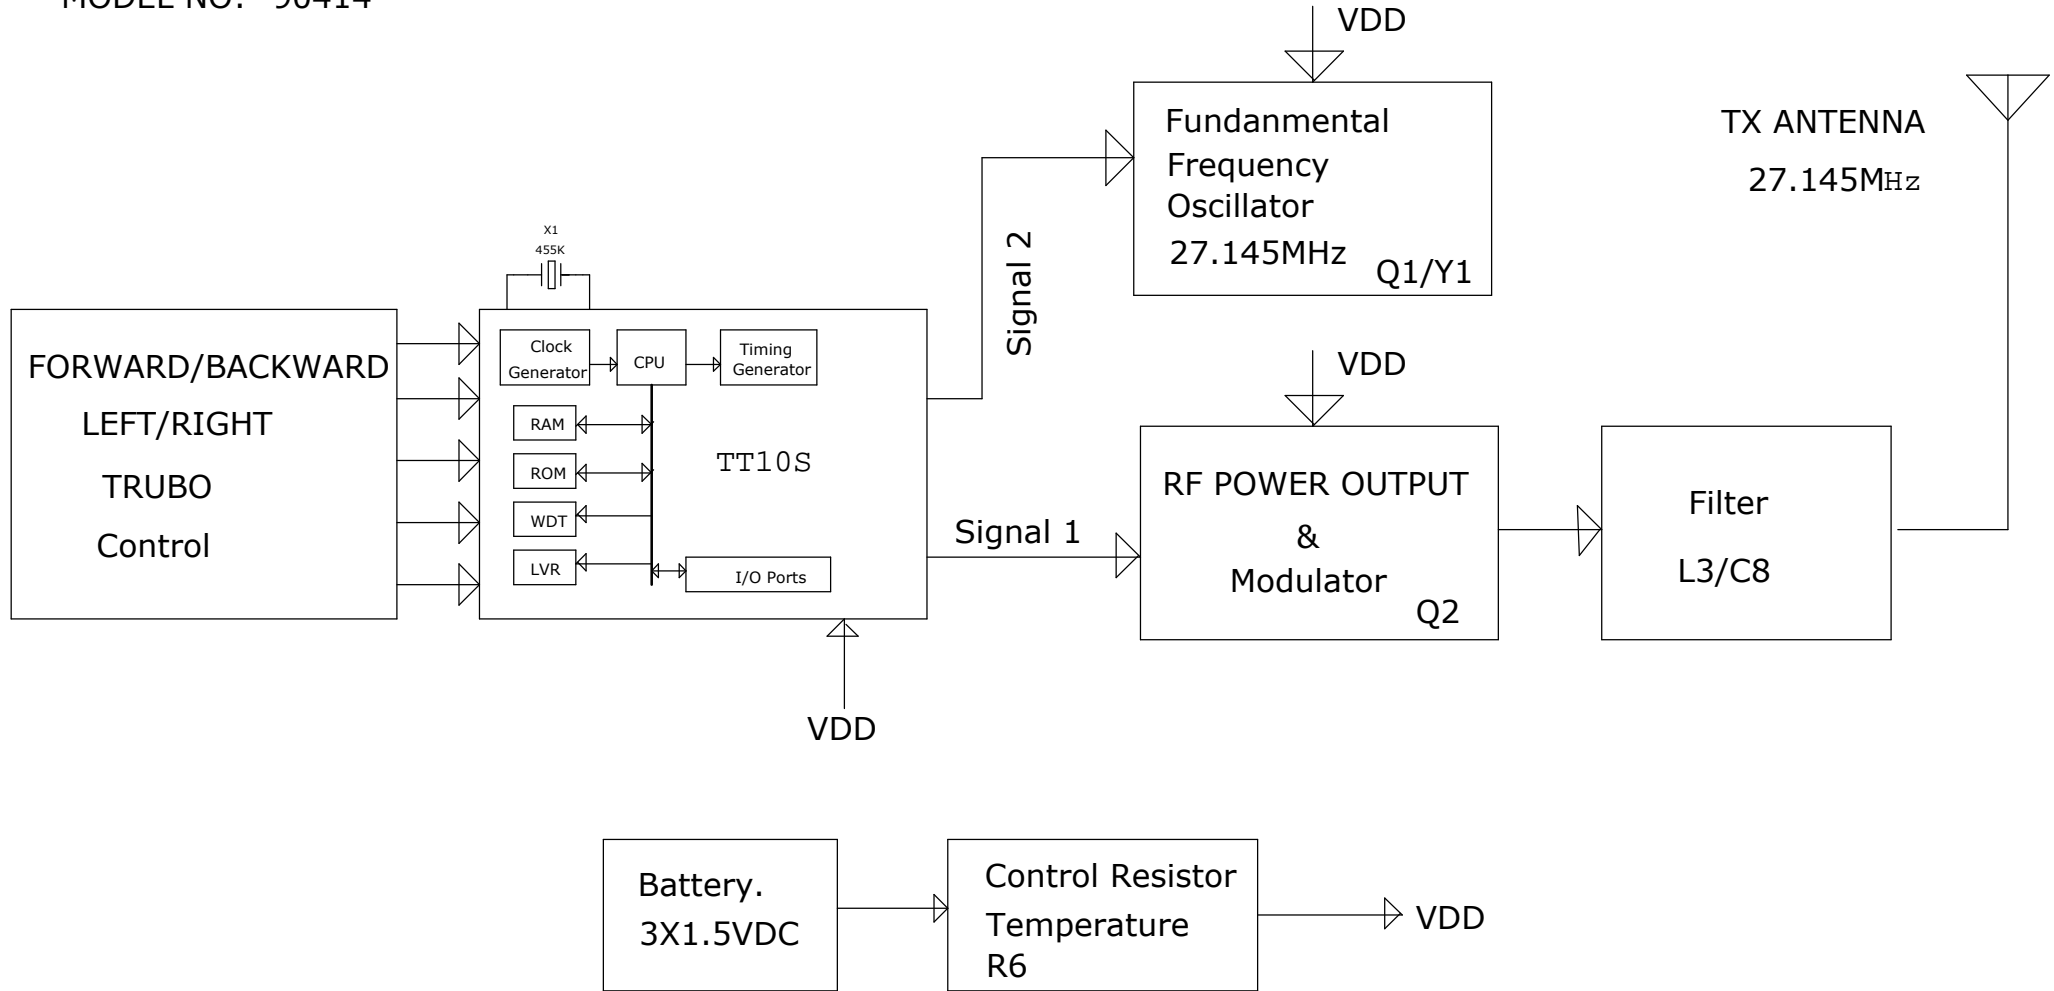

BLOCK DIAGRAM OF VERSION:- TX 27.145MHz

MODEL NO:- 90414

APPLICANT:-TOY STATE INDUSTRIAL LTD

MODEL NO:-90414

PAGE NO:- 1 OF 1

DRAWN BY: CHEN	DATED: 2014/5/8	COMPANY: TOY STATE INDUSTRIAL LTD		
CHECK BY: XIAO	DATED: 2014/5/8	MODEL: 90414 TX 27M BLOCK DIAGRAM		
APP.BY: XIAO	DATED: 2014/5/8	REV: 1.0	DRAWING NO:	SHEET:11 OF 1