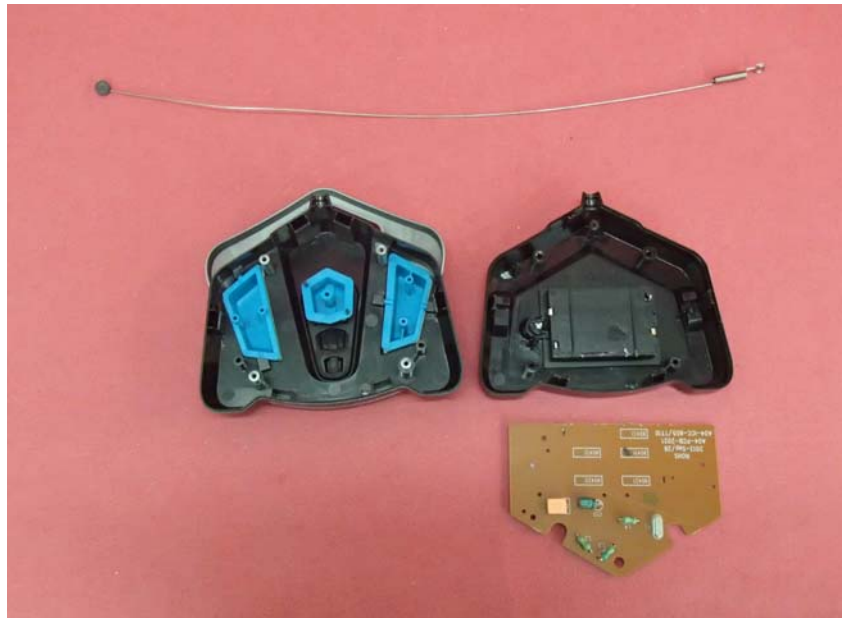

INTERTEK TESTING SERVICE

Report No.: 14090081HKG-001

Equipment Photographs

Model : 90414

(Internal)

INTERTEK TESTING SERVICE

Report No.: 14090081HKG-001

Equipment Photographs

Model : 90414

(Internal)

INTERTEK TESTING SERVICE

Report No.: 14090081HKG-001

Equipment Photographs

Model : 90414

(Internal)