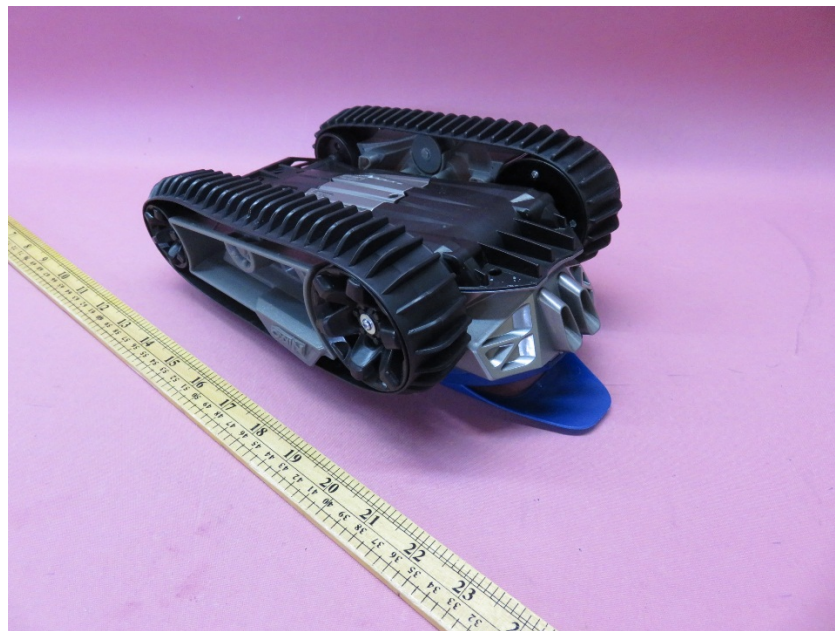

## Equipment Photographs

Model: 90221

(External)

FCC ID: V9Q-90220R24