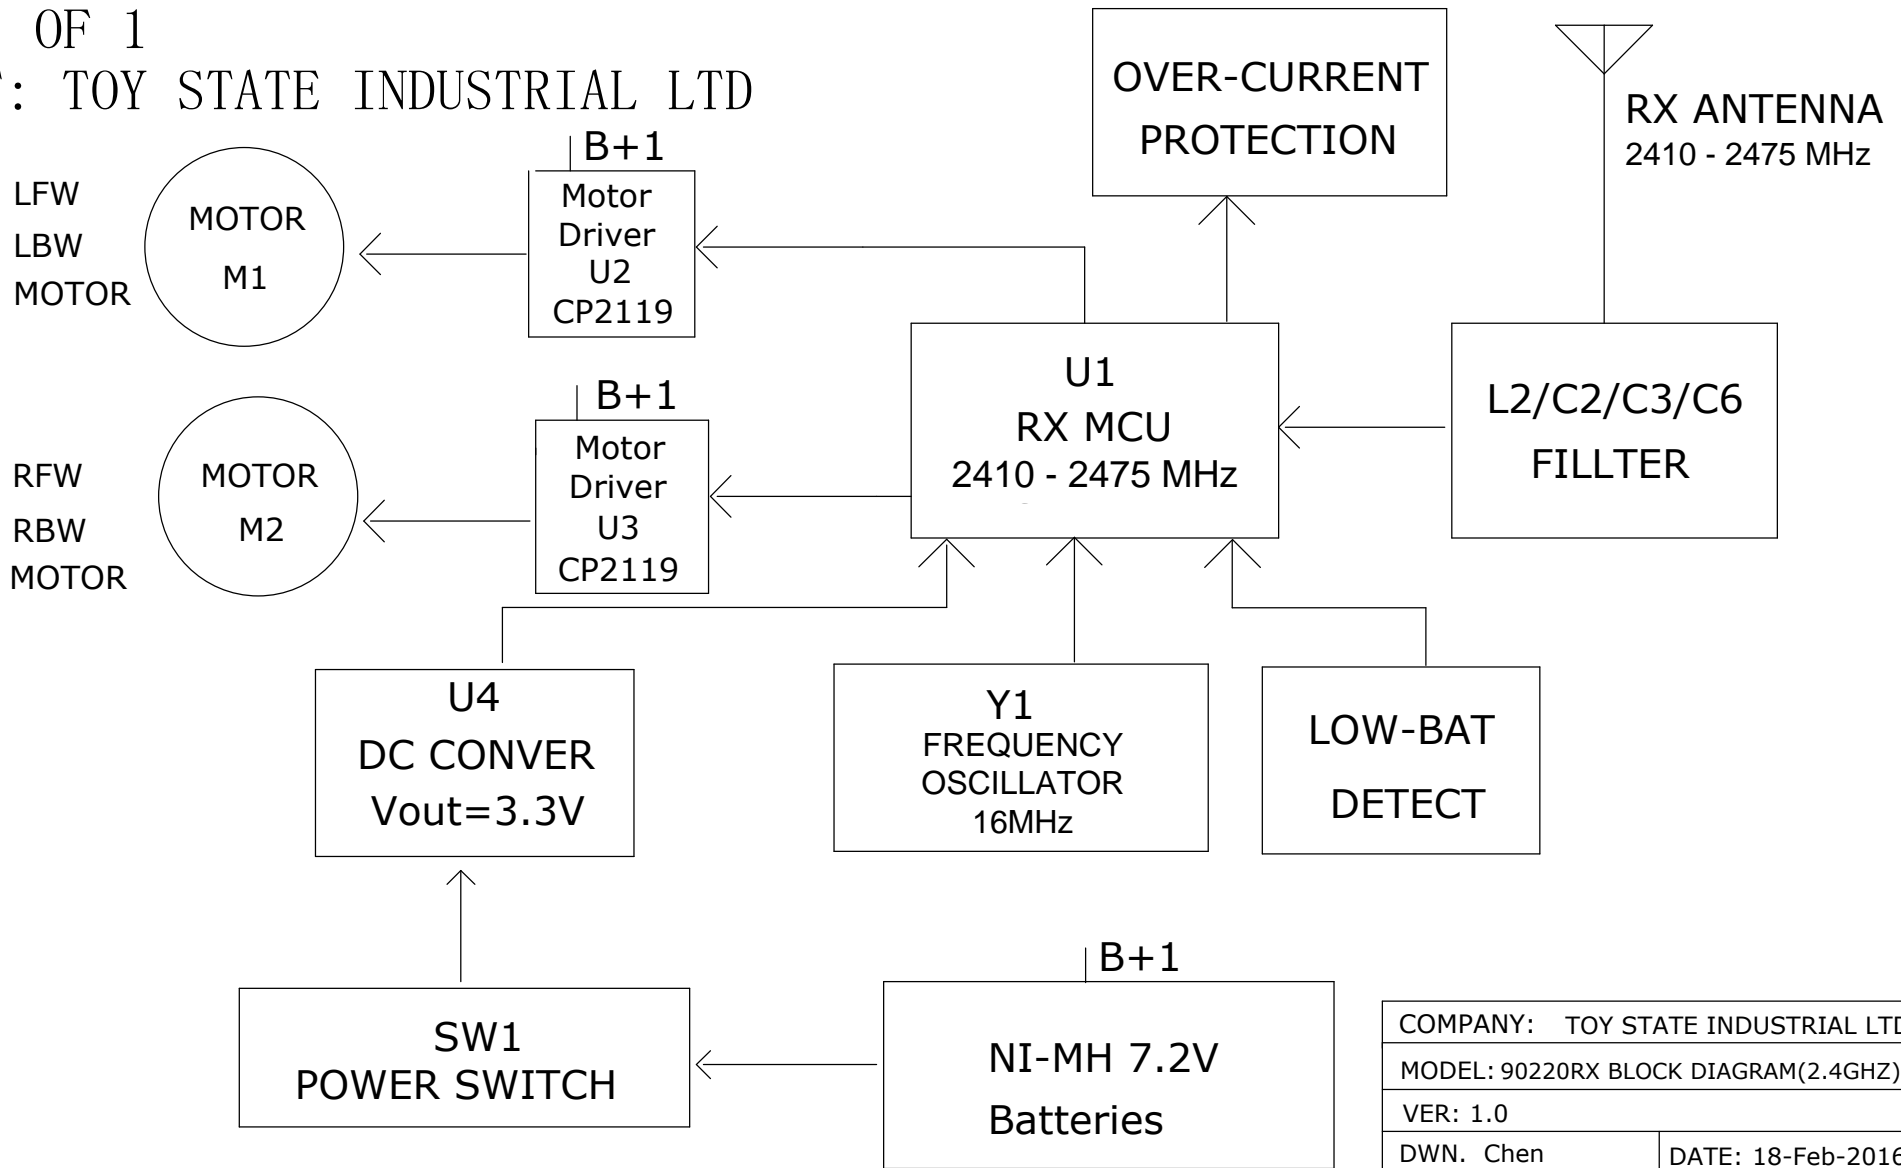

MODEL NO: 90220 RX

RX BLOCK DIAGRAM

PAGE NO:1 OF 1

APPLICANT: TOY STATE INDUSTRIAL LTD

COMPANY: TOY STATE INDUSTRIAL LTD	
MODEL: 90220RX BLOCK DIAGRAM(2.4GHZ)	
VER: 1.0	
DWN. Chen	DATE: 18-Feb-2016
CHK. Wang	DATE: 18-Feb-2016
APP. Xiao	DATE: 18-Feb-2016