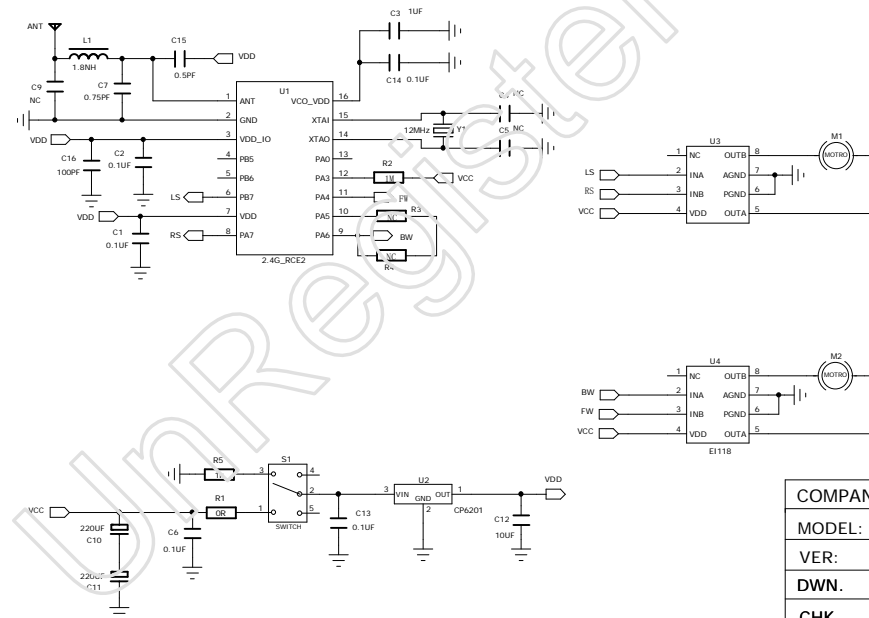

MODEL NO: 90206 RX

RX Schematic

PAGE NO: 1 OF 1

APPLICANT: TOY STATE INDUSTRIAL LTD

COMPANY: TOY STATE INDUSTRIAL LTD	
MODEL: 90206	
VER:	
DWN. Tom	DATE: 2017.03.10
CHK. wang	DATE: 2017.03.10
APP. xiao	DATE: 2017.03.10