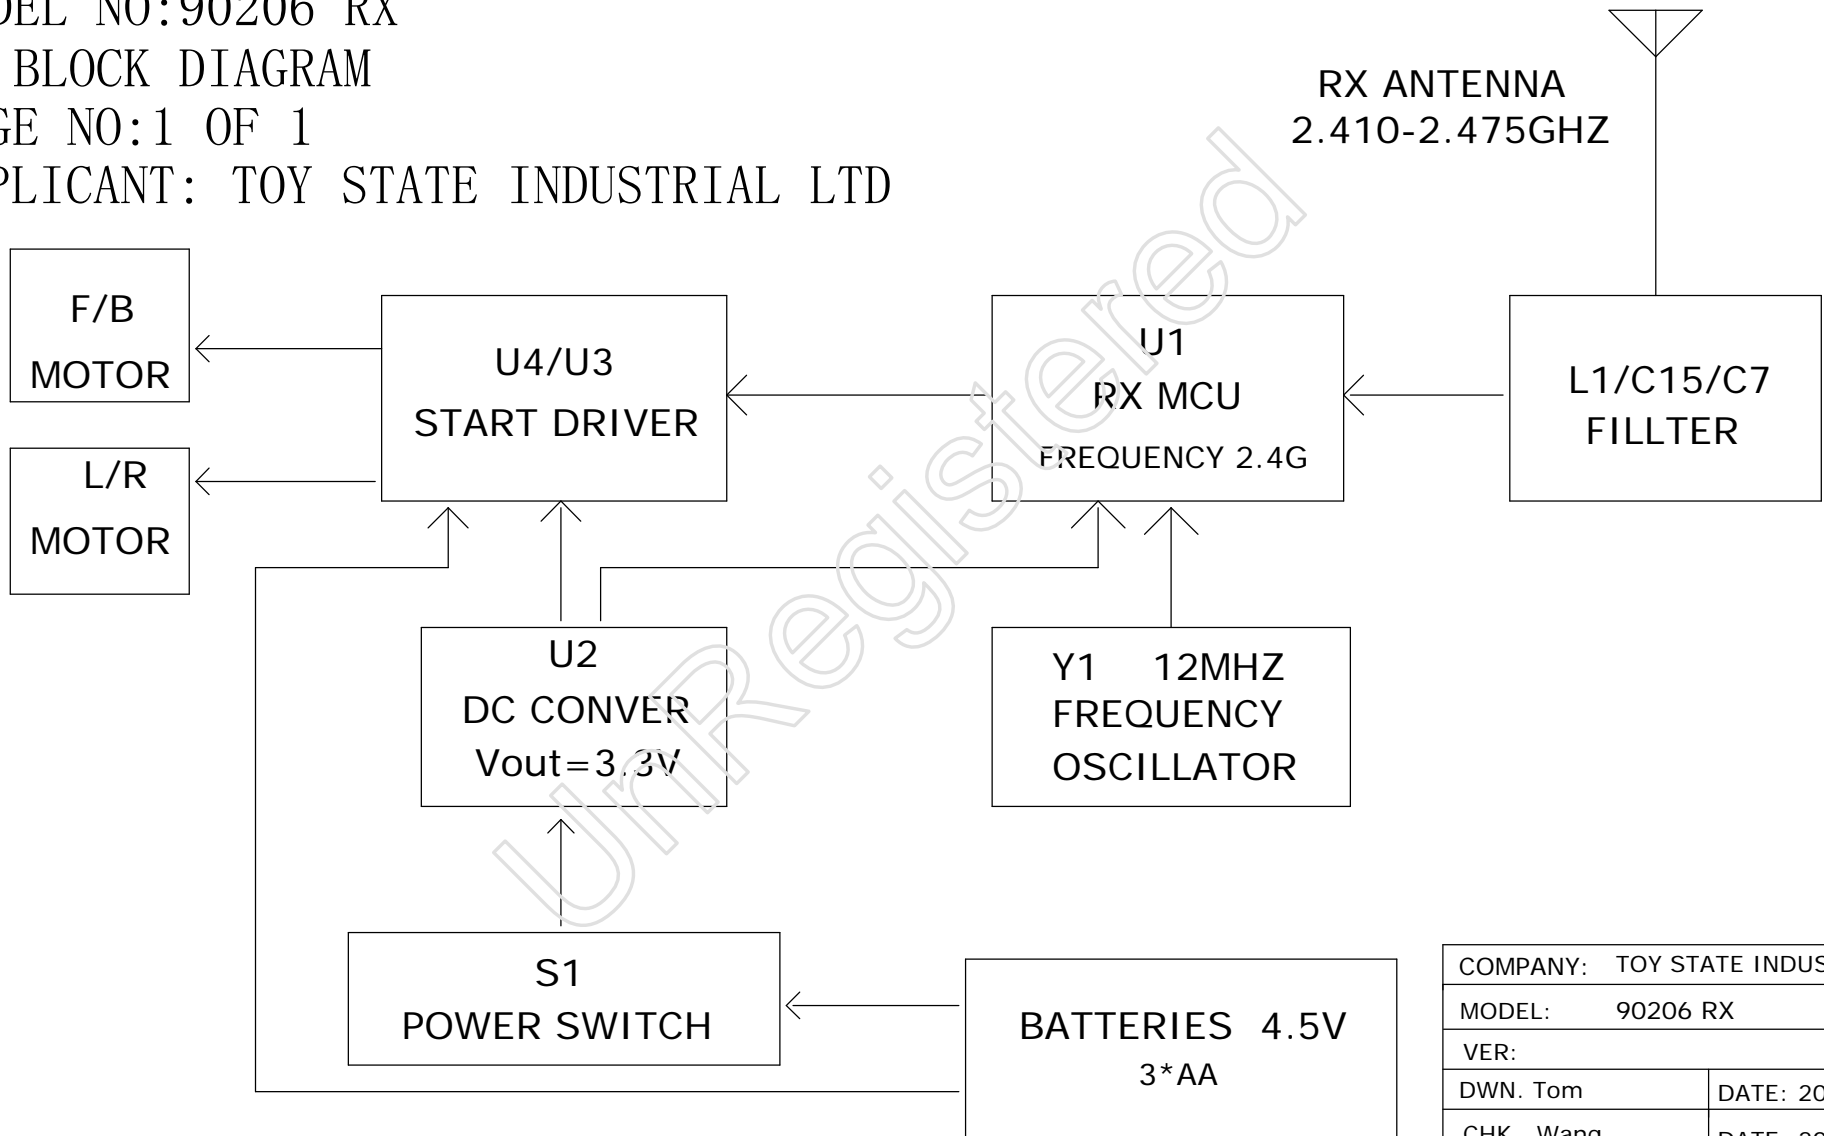

MODEL NO:90206 RX

RX BLOCK DIAGRAM

PAGE NO:1 OF 1

APPLICANT: TOY STATE INDUSTRIAL LTD

RX ANTENNA
2.410-2.475GHZ

COMPANY: TOY STATE INDUSTRIAL LTD	
MODEL: 90206 RX	
VER:	
DWN. Tom	DATE: 2017.03.10
CHK. Wang	DATE: 2017.03.10
APP. Xiao	DATE: 2017.03.10