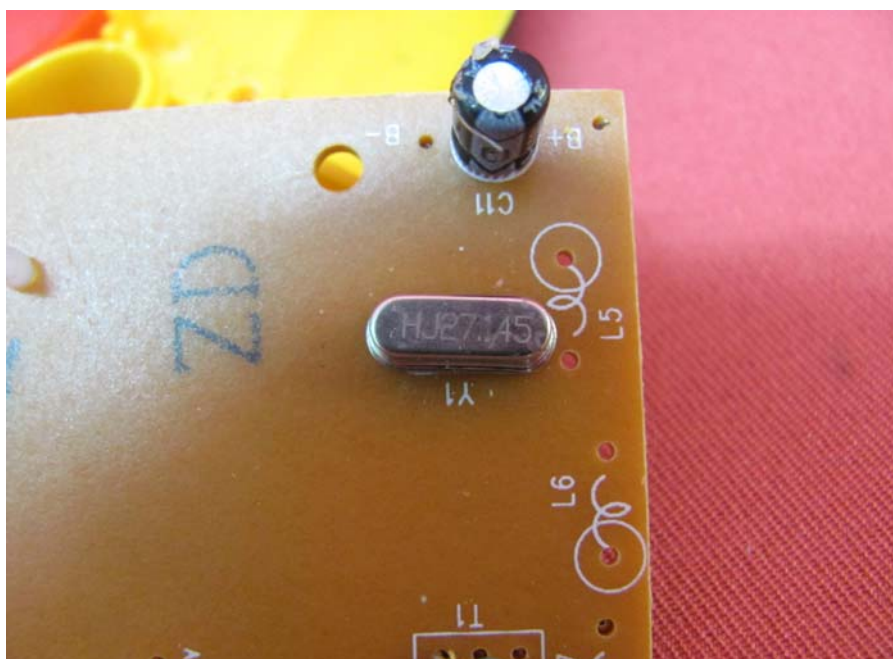

INTERTEK TESTING SERVICE

Report No.: HK12040938-1

Equipment Photographs

Model : 80351

(Internal)

INTERTEK TESTING SERVICE

Report No.: HK12040938-1

Equipment Photographs

Model : 80351

(Internal)

INTERTEK TESTING SERVICE

Report No.: HK12040938-1

Equipment Photographs

Model : 80351

(Internal)