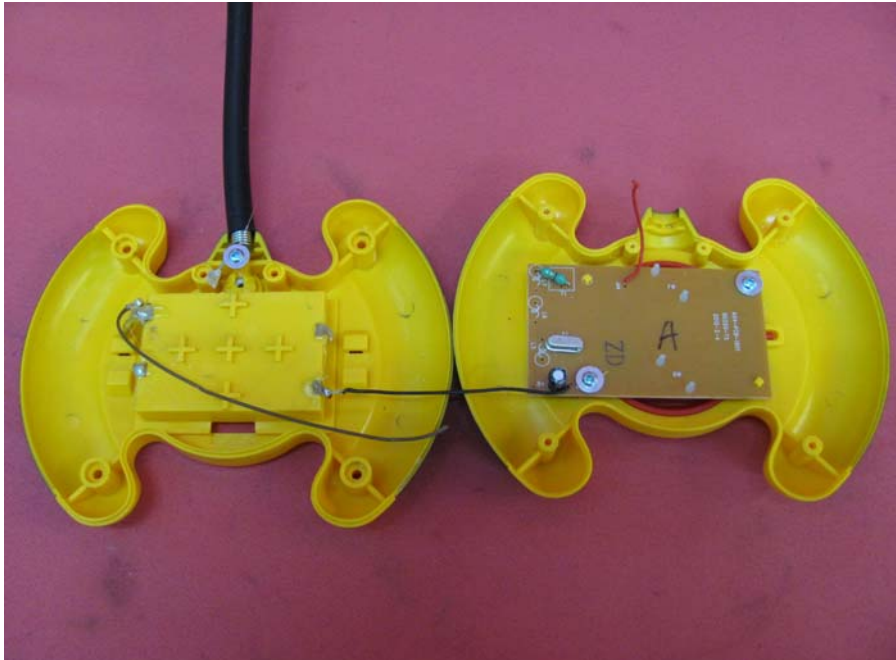

INTERTEK TESTING SERVICE

Report No.: HK12040938-1

Equipment Photographs

Model : 80351

(Internal)

INTERTEK TESTING SERVICE

Report No.: HK12040938-1

Equipment Photographs

Model : 80351

(Internal)

INTERTEK TESTING SERVICE

Report No.: HK12040938-1

Equipment Photographs

Model : 80351

(Internal)