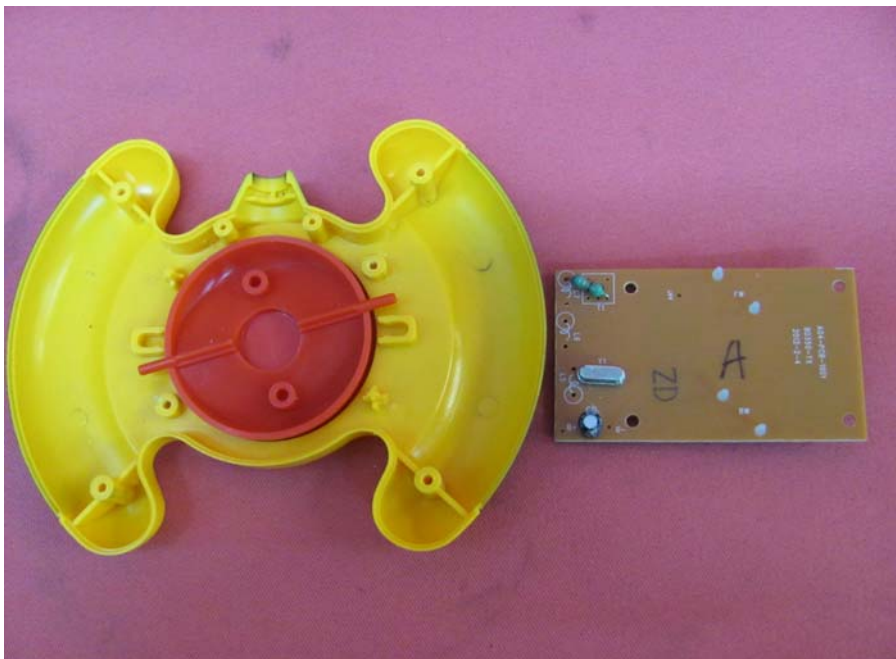

INTERTEK TESTING SERVICE

Report No.: HK12040938-1

Equipment Photographs

Model : 80351

(Internal)

INTERTEK TESTING SERVICE

Report No.: HK12040938-1

Equipment Photographs

Model : 80351

(Internal)

INTERTEK TESTING SERVICE

Report No.: HK12040938-1

Equipment Photographs

Model : 80351

(Internal)