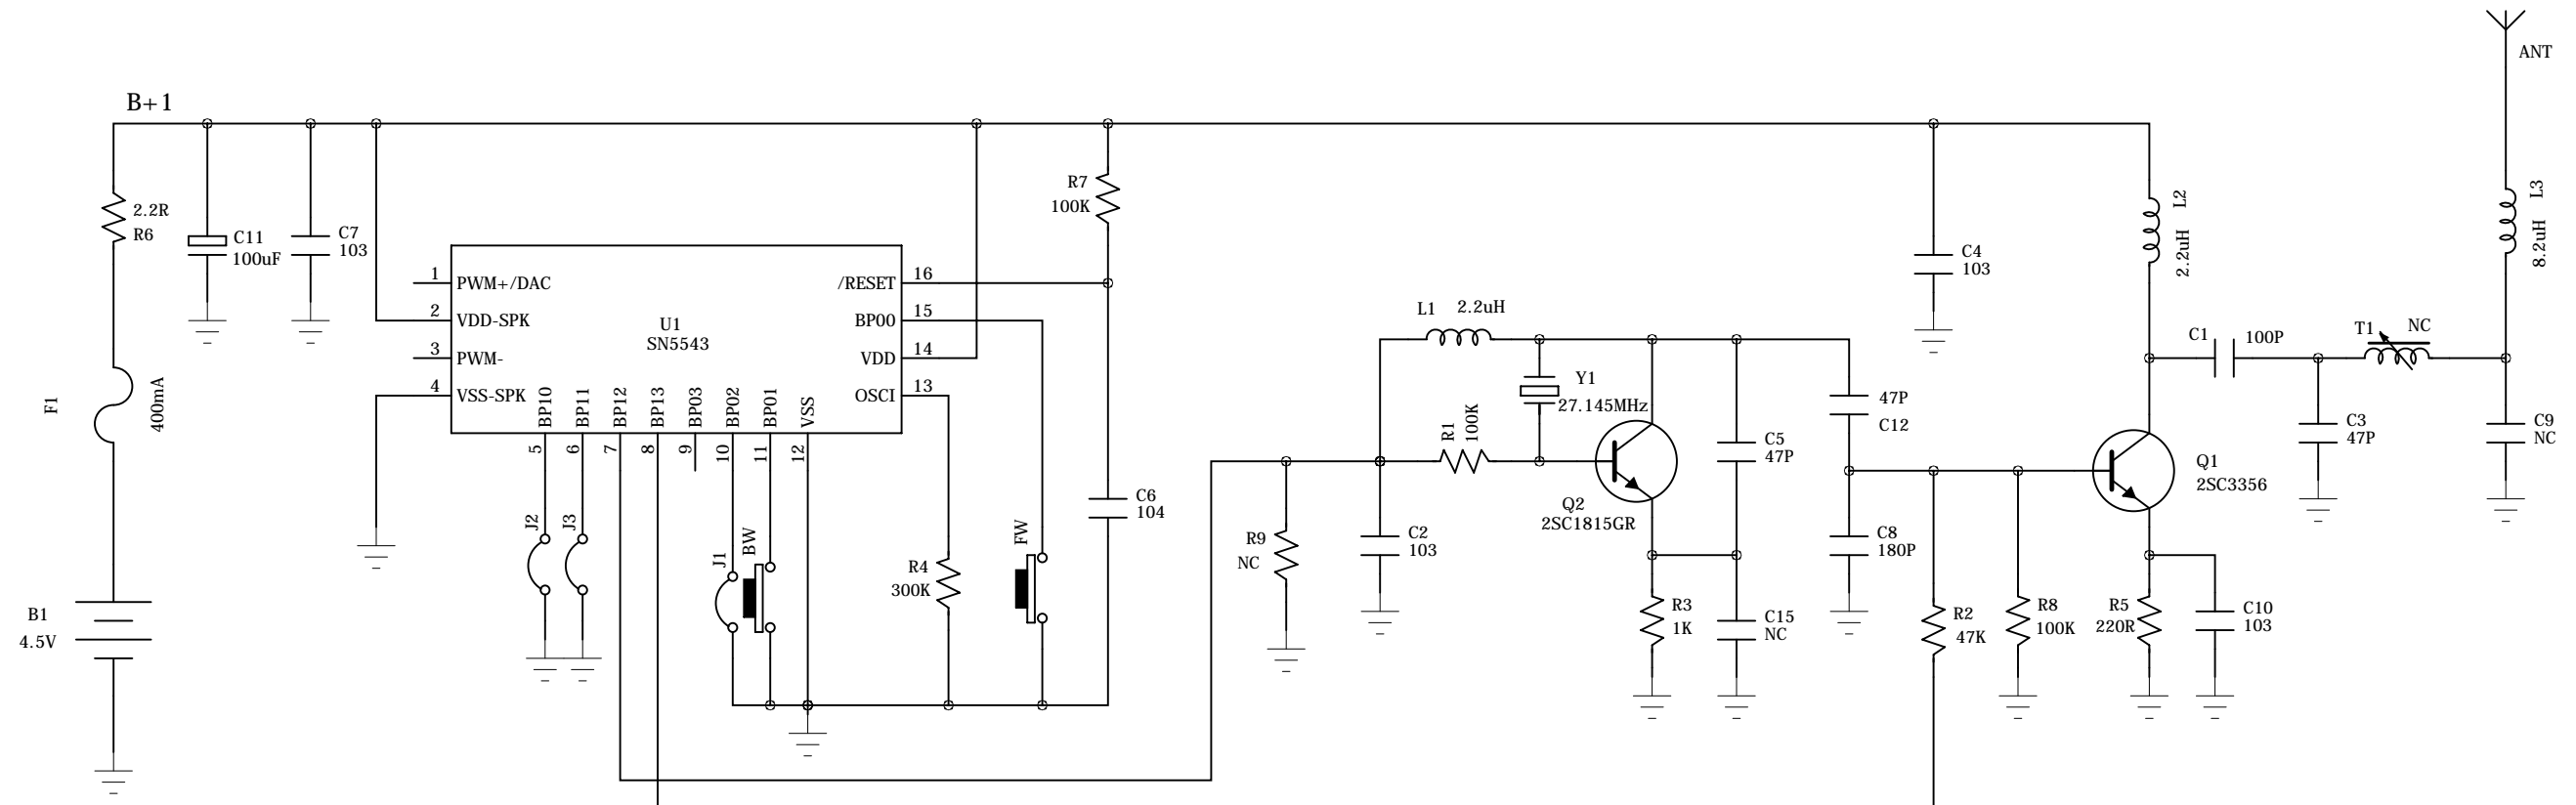

TX SCHEMATIC FOR MODEL NO 80350- 27.145MHz

APPLICANT:-TOY STATE INDUSTRIAL LTD

MODEL NO:-80350

PAGE NO:- 1 OF 1

DRAWN BY: SU	DATED: 2012/3/13	COMPANY: TOY STATE INDUSTRIAL LTD		
CHECK BY: XIONG	DATED: 2012/3/13	MODEL: 80350 TX 27M SCH		
APP.BY: XIONG	DATED: 2012/3/13	REV: 1.0	DRAWING NO:	SHEET:11 OF 1