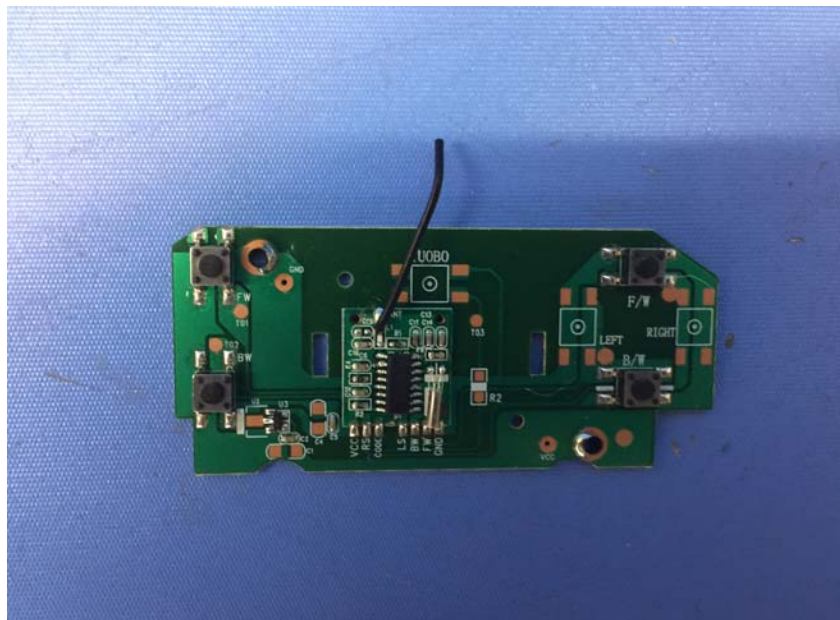

## Equipment Photographs

Model : 77060

(Internal)

FCC ID: V9Q-77060T24