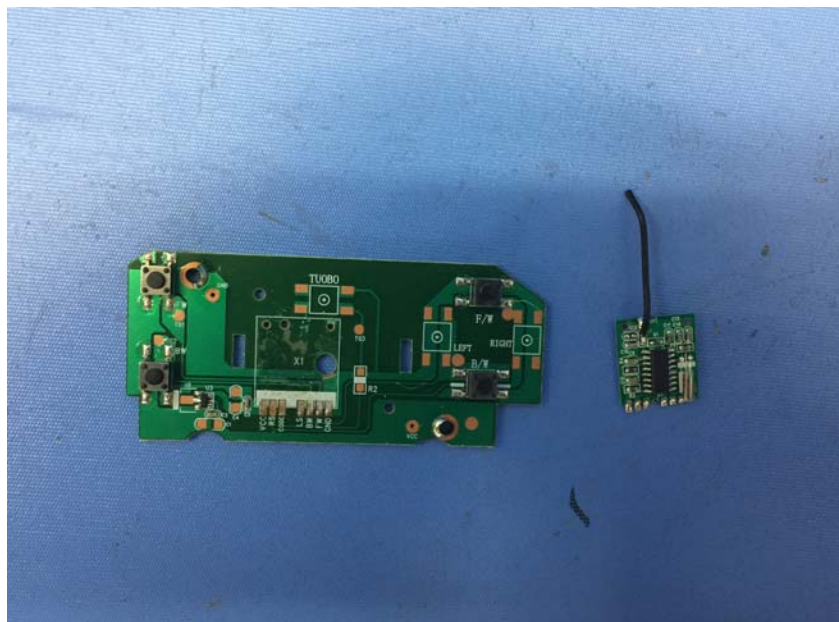

INTERTEK TESTING SERVICE

Report No.: 17010086HKG-001

Equipment Photographs

Model : 77060

(Internal)