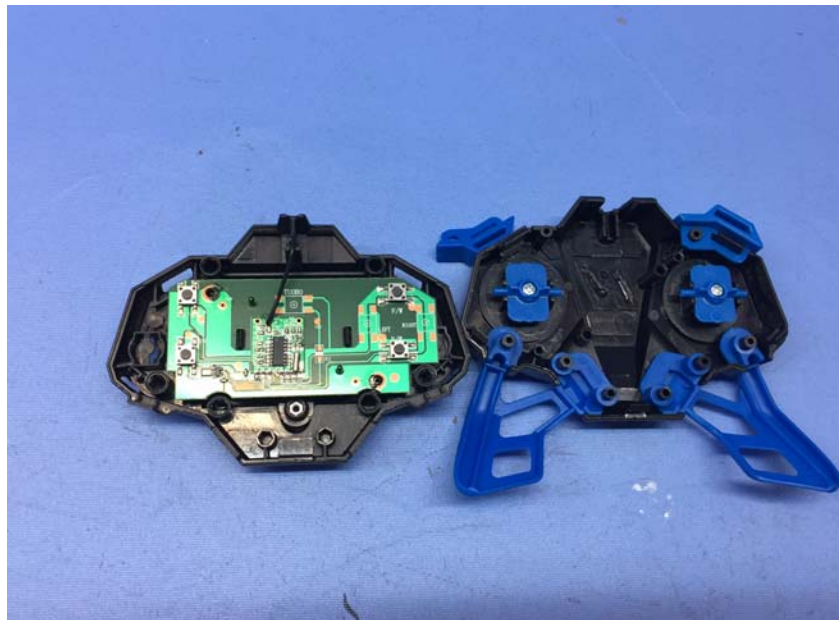

# INTERTEK TESTING SERVICE

Report No.: 17010086HKG-001

## Equipment Photographs

Model : 77060

(Internal)

FCC ID: V9Q-77060T24

## Equipment Photographs

Model : 77060

(Internal)