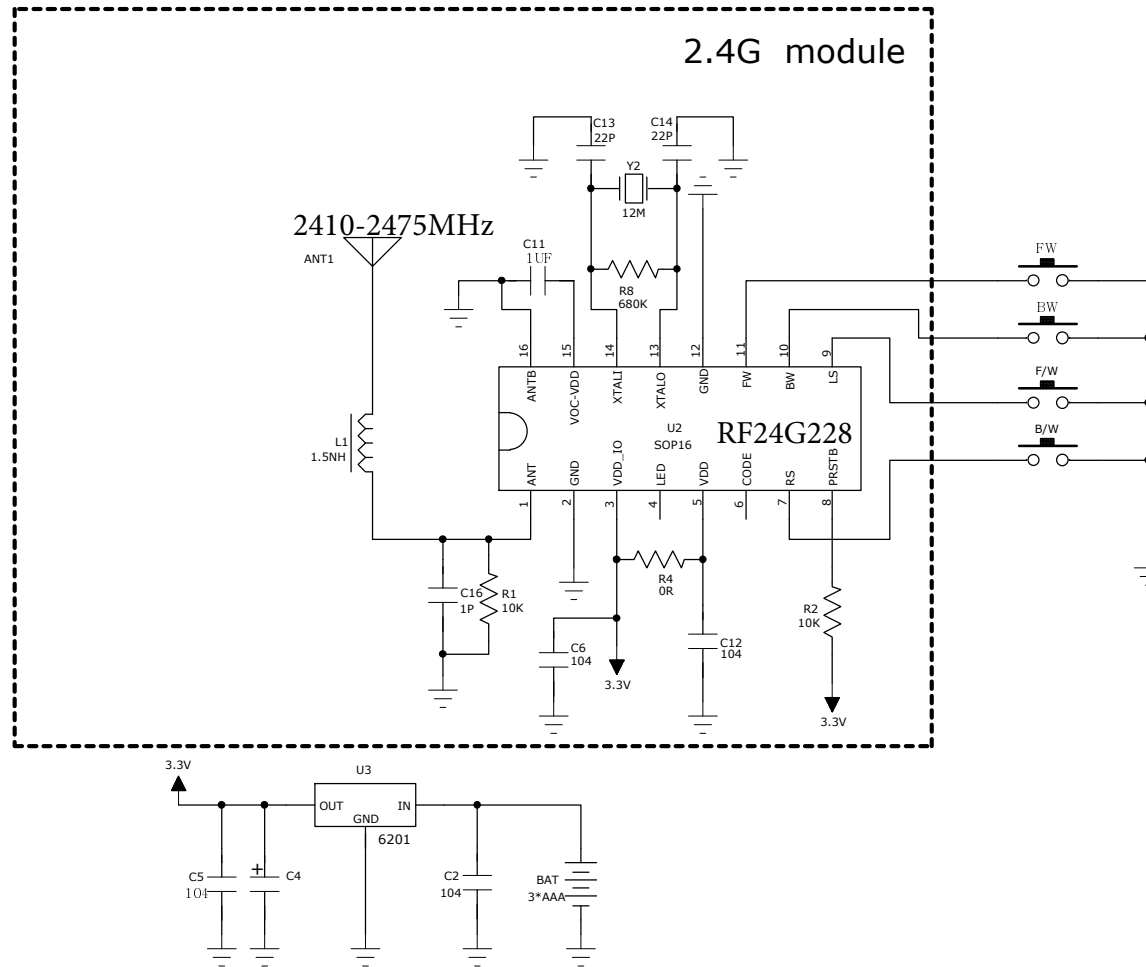

APPLICANT: TOY STATE INDUSTRIAL LTD

MODEL NO: 77060 (TX 2.4G)

TX CIRCUIT DIAGRAM

PAGE NO:1 OF 1

COMPANY: TOY STATE INDUSTRIAL LTD	
MODEL: 77060-TX(2.4G)	
VER:	
DWN. Zhou	DATE: 2017-1-10
CHK. Wang	DATE: 2017-1-10
APP. Xiao	DATE: 2017-1-10