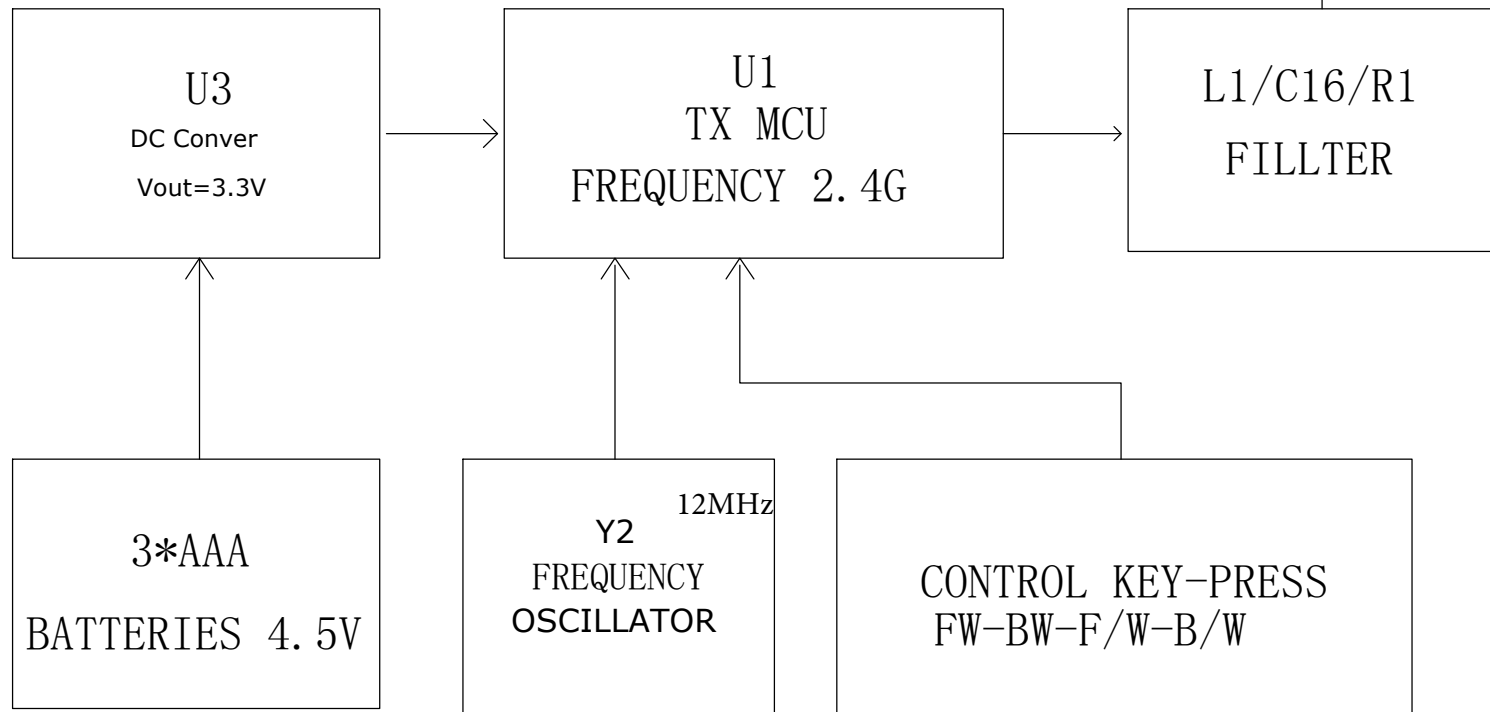

MODEL NO: 77060 TX

TX BLOCK DIAGRAM

PAGE NO:1 OF 1

APPLICANT: TOY STATE INDUSTRIAL LTD

2410-2475MHz

TX ANTENNA
2.4GHz

COMPANY: TOY STATE INDUSTRIAL LTD	
MODEL: 77060 TX BLOCK DIAGRAM(2.4GHZ)	
VER: 00	
DWN. Zhou	DATE: 2017-1-10
CHK. Wang	DATE: 2017-1-10
APP. Xiao	DATE: 2017-1-10

1. Block Diagram