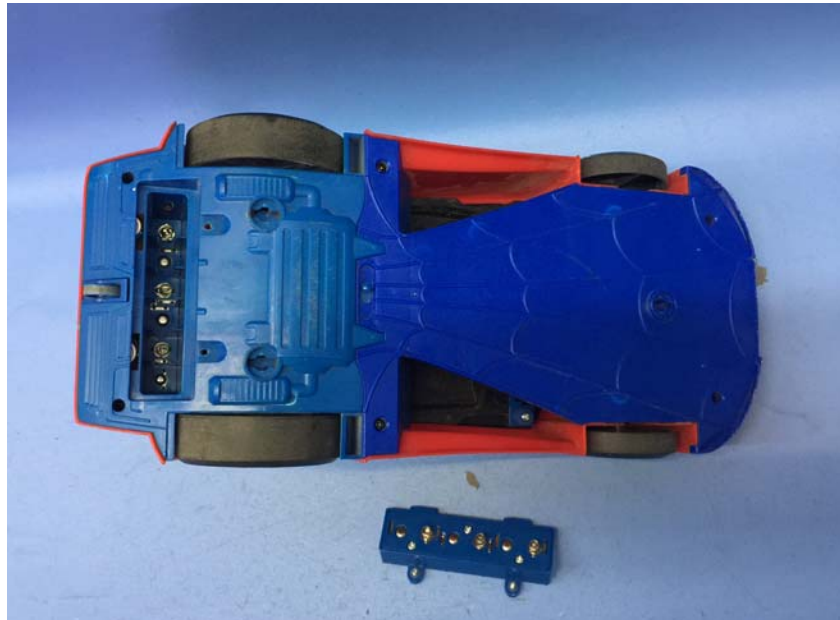

INTERTEK TESTING SERVICE

Report No.: 17010086HKG-002

Equipment Photographs

Model : 77060

(Internal)

INTERTEK TESTING SERVICE

Report No.: 17010086HKG-002

Equipment Photographs

Model : 77060

(Internal)

FCC ID: V9Q-77060R24

INTERTEK TESTING SERVICE

Report No.: 17010086HKG-002

Equipment Photographs

Model : 77060

(Internal)

INTERTEK TESTING SERVICE

Report No.: 17010086HKG-002

Equipment Photographs

Model : 77060

(Internal)

FCC ID: V9Q-77060R24