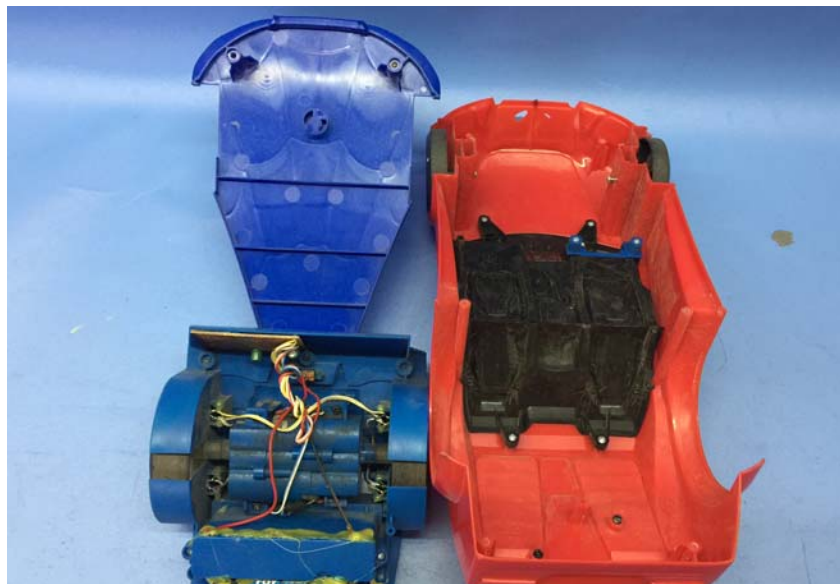

INTERTEK TESTING SERVICE

Report No.: 17010086HKG-002

Equipment Photographs

Model : 77060

(Internal)

INTERTEK TESTING SERVICE

Report No.: 17010086HKG-002

Equipment Photographs

Model : 77060

(Internal)

FCC ID: V9Q-77060R24

INTERTEK TESTING SERVICE

Report No.: 17010086HKG-002

Equipment Photographs

Model : 77060

(Internal)

INTERTEK TESTING SERVICE

Report No.: 17010086HKG-002

Equipment Photographs

Model : 77060

(Internal)

FCC ID: V9Q-77060R24