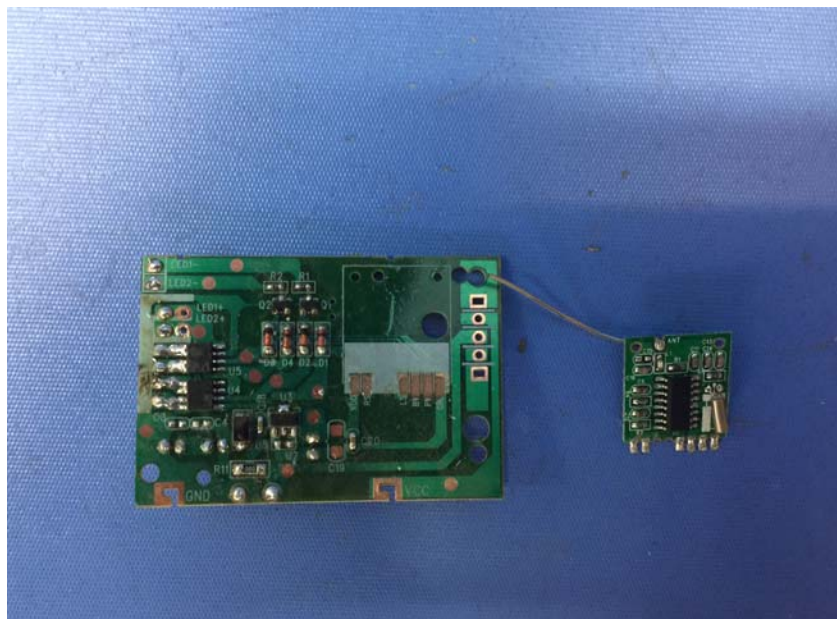

INTERTEK TESTING SERVICE

Report No.: 17010086HKG-002

Equipment Photographs

Model : 77060

(Internal)

INTERTEK TESTING SERVICE

Report No.: 17010086HKG-002

Equipment Photographs

Model : 77060

(Internal)

FCC ID: V9Q-77060R24

INTERTEK TESTING SERVICE

Report No.: 17010086HKG-002

Equipment Photographs

Model : 77060

(Internal)

INTERTEK TESTING SERVICE

Report No.: 17010086HKG-002

Equipment Photographs

Model : 77060

(Internal)

FCC ID: V9Q-77060R24