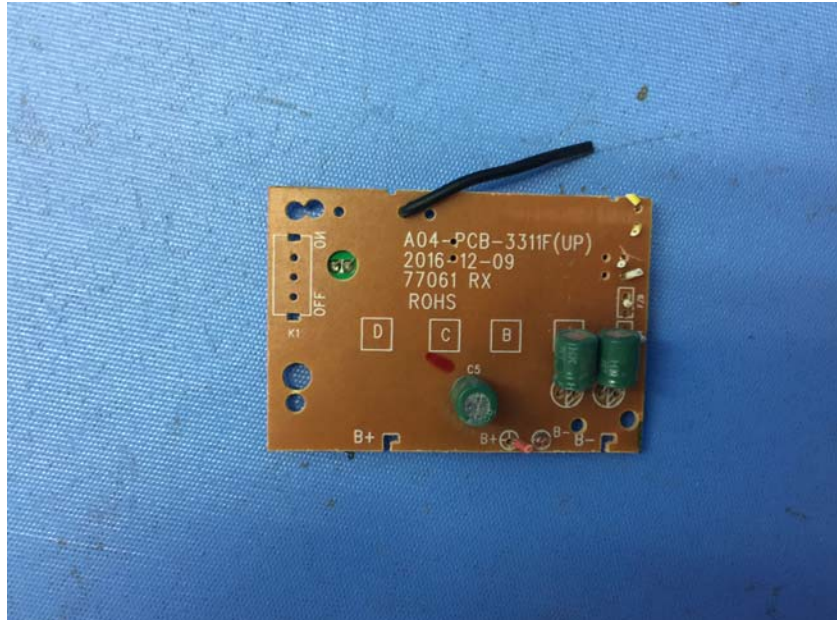

INTERTEK TESTING SERVICE

Report No.: 17010086HKG-002

Equipment Photographs

Model : 77060

(Internal)

INTERTEK TESTING SERVICE

Report No.: 17010086HKG-002

Equipment Photographs

Model : 77060

(Internal)

FCC ID: V9Q-77060R24

INTERTEK TESTING SERVICE

Report No.: 17010086HKG-002

Equipment Photographs

Model : 77060

(Internal)

INTERTEK TESTING SERVICE

Report No.: 17010086HKG-002

Equipment Photographs

Model : 77060

(Internal)

FCC ID: V9Q-77060R24