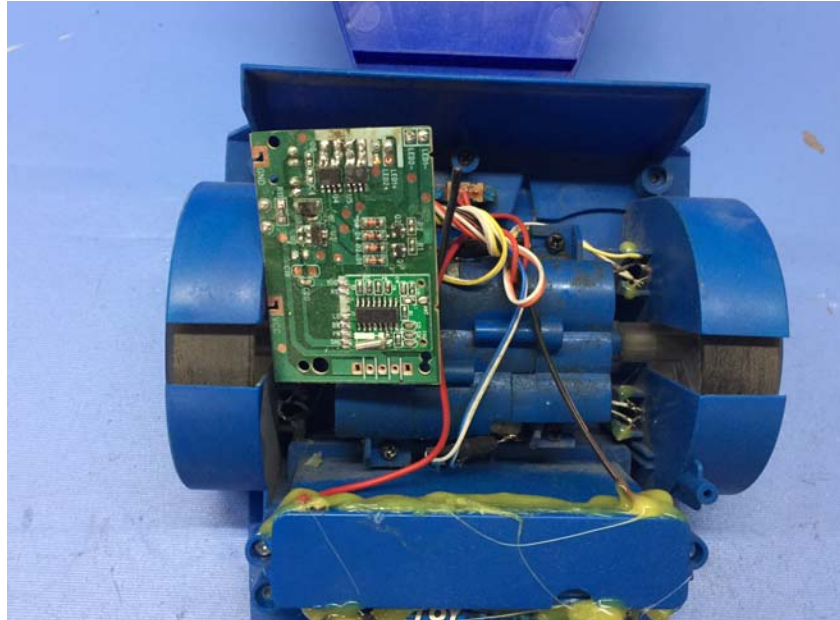

INTERTEK TESTING SERVICE

Report No.: 17010086HKG-002

Equipment Photographs

Model : 77060

(Internal)

INTERTEK TESTING SERVICE

Report No.: 17010086HKG-002

Equipment Photographs

Model : 77060

(Internal)

FCC ID: V9Q-77060R24

INTERTEK TESTING SERVICE

Report No.: 17010086HKG-002

Equipment Photographs

Model : 77060

(Internal)

INTERTEK TESTING SERVICE

Report No.: 17010086HKG-002

Equipment Photographs

Model : 77060

(Internal)

FCC ID: V9Q-77060R24