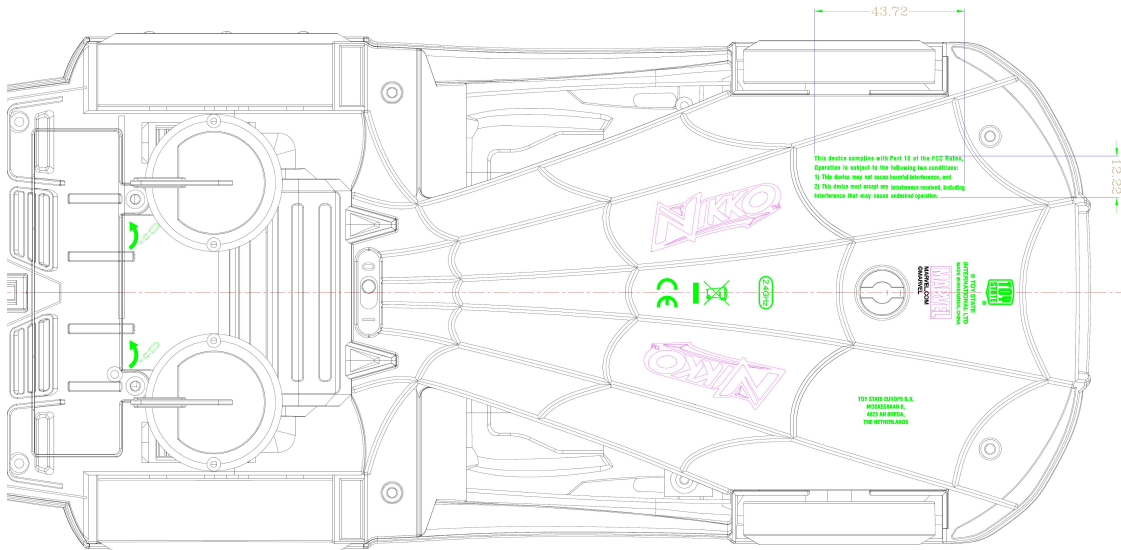

RX FCC Label Artwork

车仔

ITEM: 77060
FCC ID: V90-77060R24