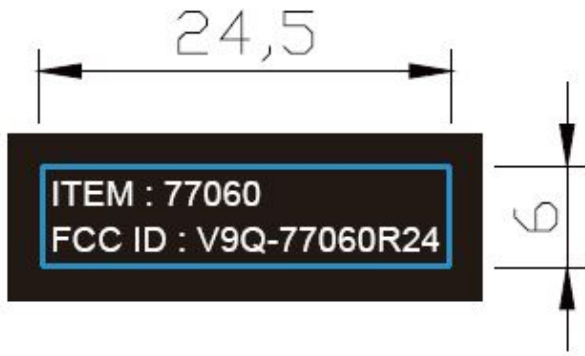

RX FCC Label Artwork

车仔

ITEM: 77060
FCC ID: V90-77060R24