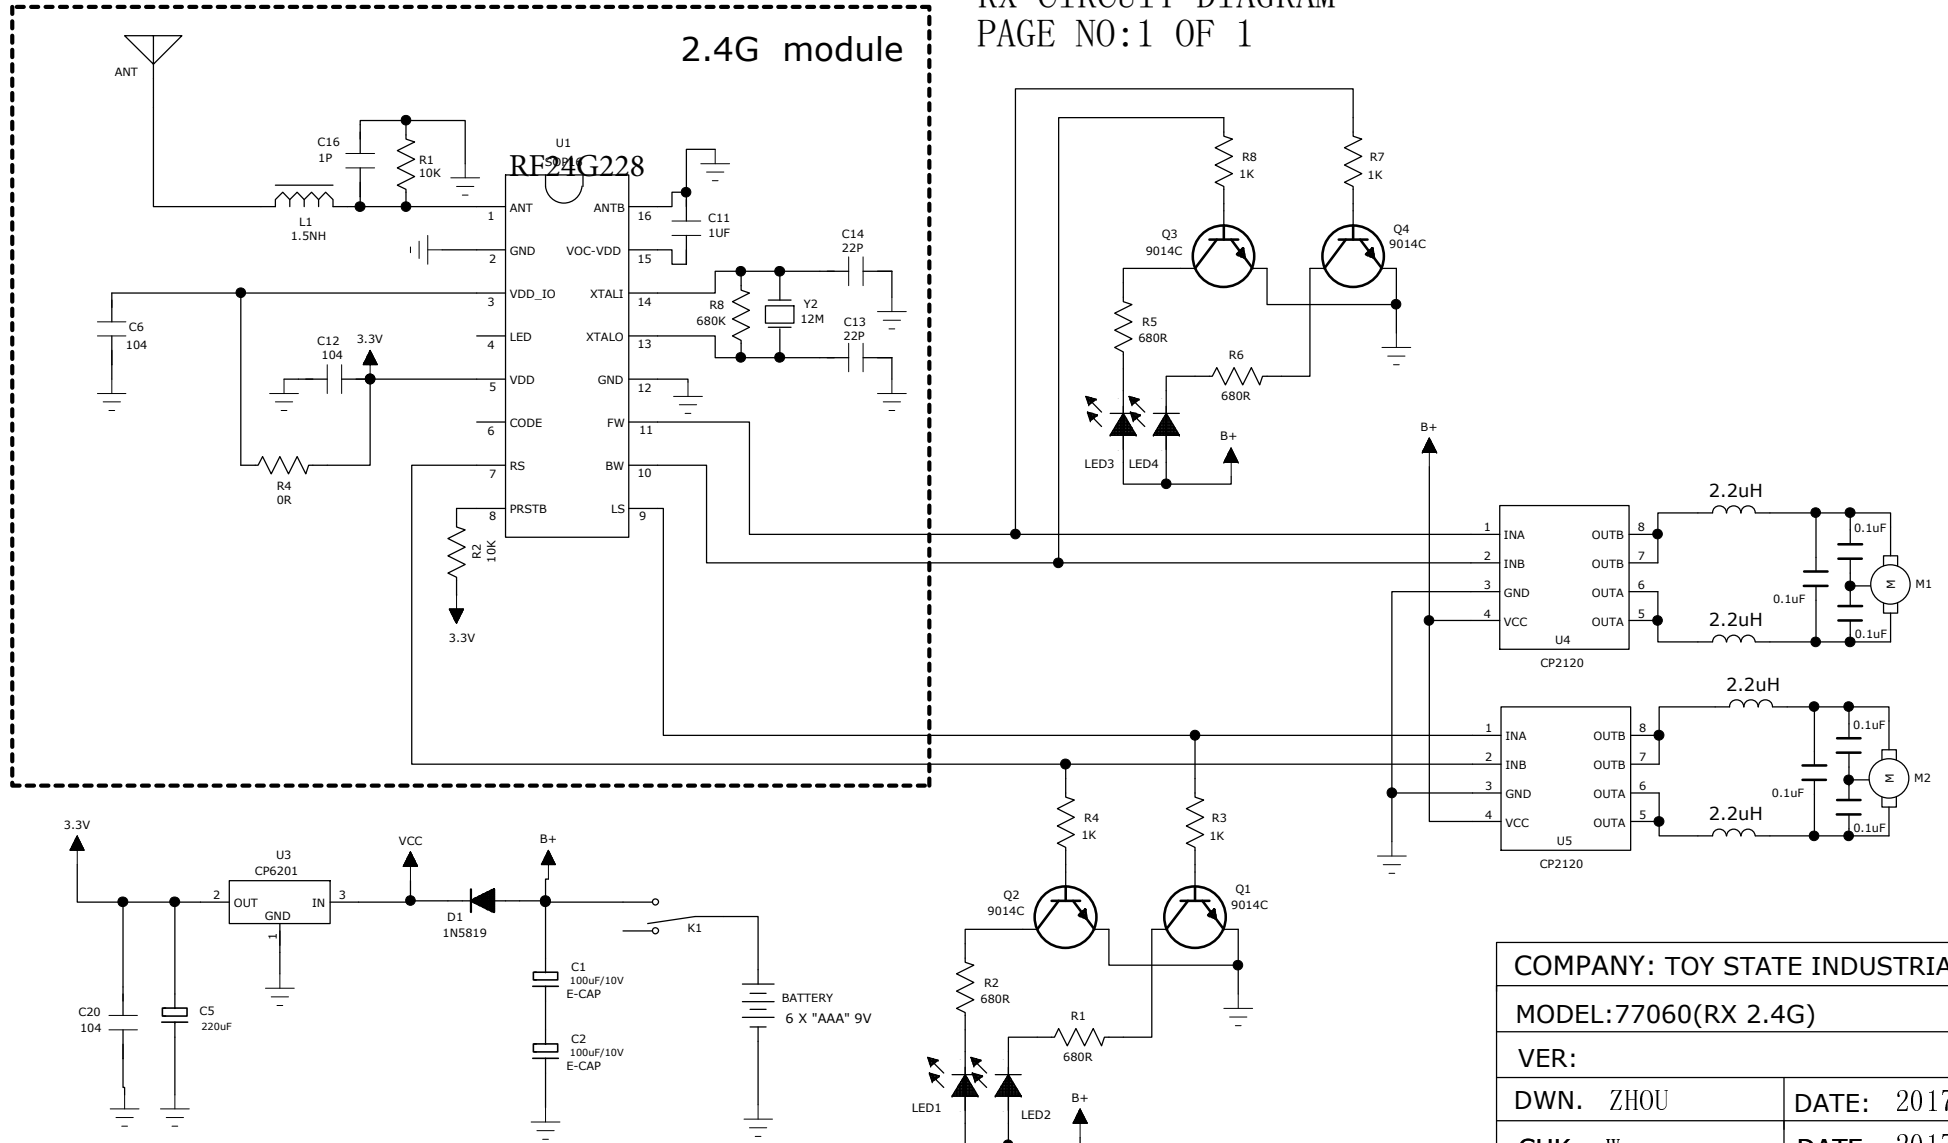

APPLICANT: TOY STATE INDUSTRIAL LTD

2410-2475MHz

MODEL NO: 77060(RX 2.4G)

RX CIRCUIT DIAGRAM

PAGE NO:1 OF 1

COMPANY: TOY STATE INDUSTRIAL LTD	
MODEL:77060(RX 2.4G)	
VER:	
DWN. ZHOU	DATE: 2017-1-5
CHK. Wang	DATE: 2017-1-5
APP. Xiao	DATE: 2017-1-5