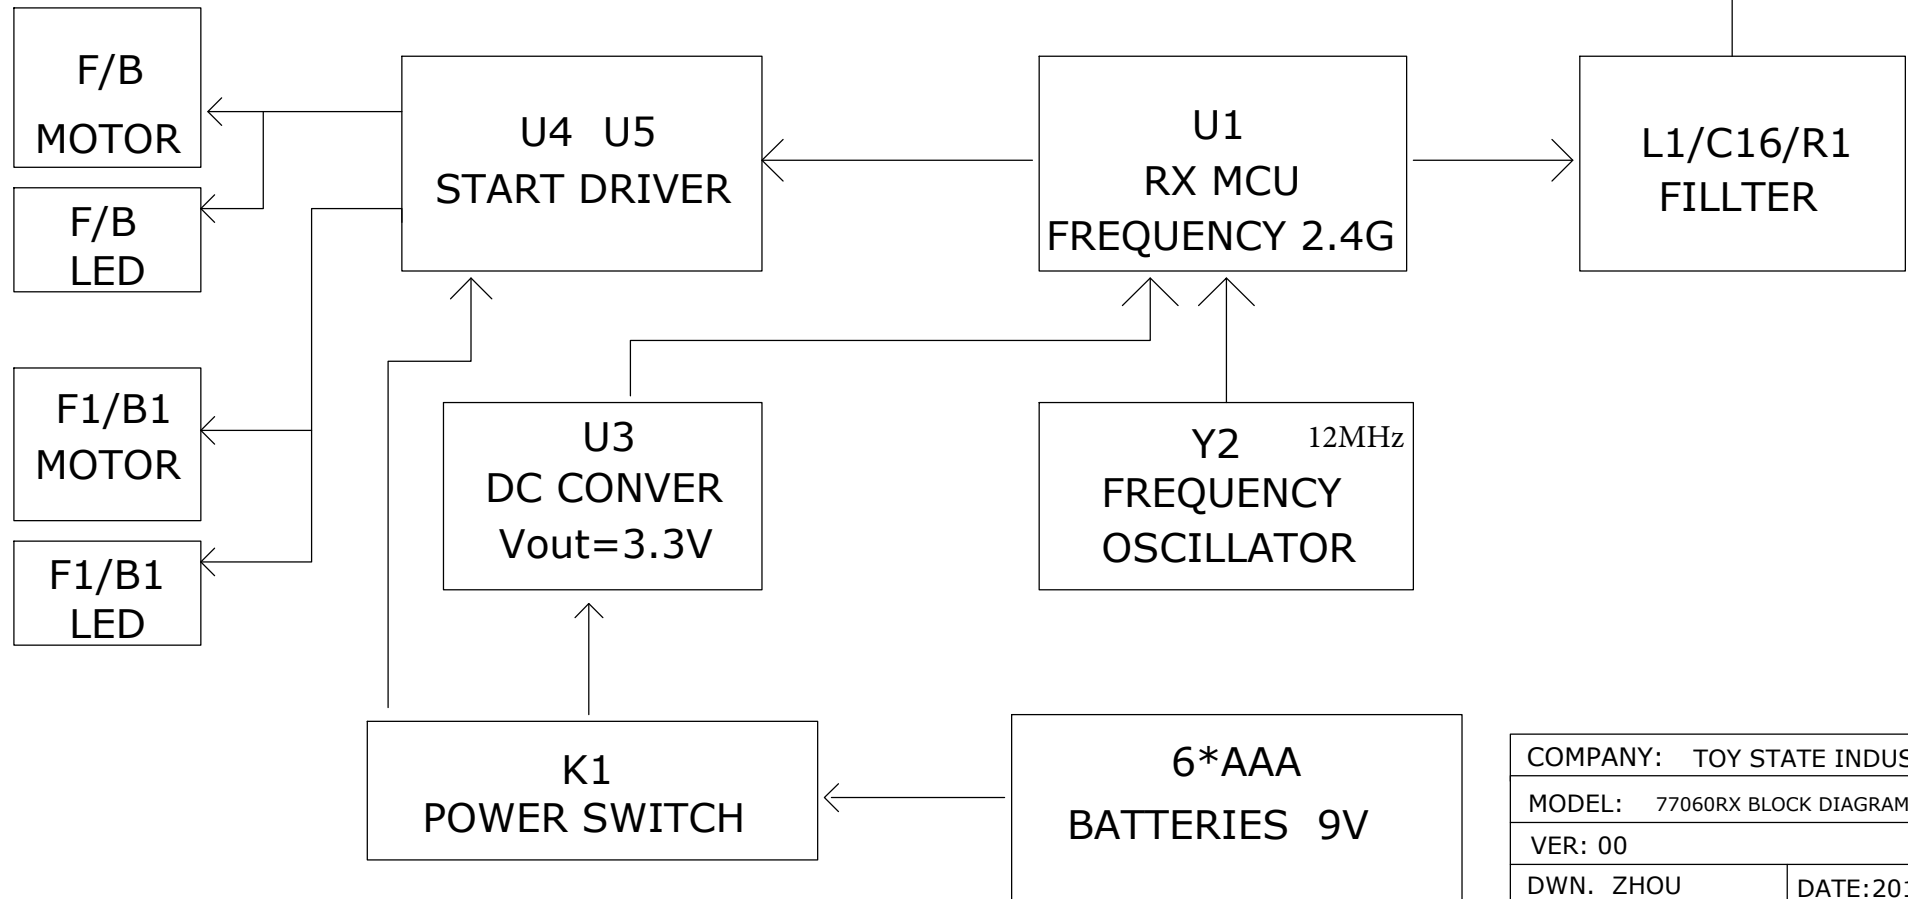

MODEL NO: 77060 RX

RX BLOCK DIAGRAM

PAGE NO:1 OF 1

APPLICANT: TOY STATE INDUSTRIAL LTD

2410-2475MHz

RX ANTENNA
2.4GHZ

COMPANY: TOY STATE INDUSTRIAL LTD	
MODEL: 77060RX BLOCK DIAGRAM(2.4GHZ)	
VER: 00	
DWN. ZHOU	DATE:2017-1-5
CHK. Wang	DATE:2017-1-5
APP. Xiao	DATE:2017-1-5

1. Block Diagram