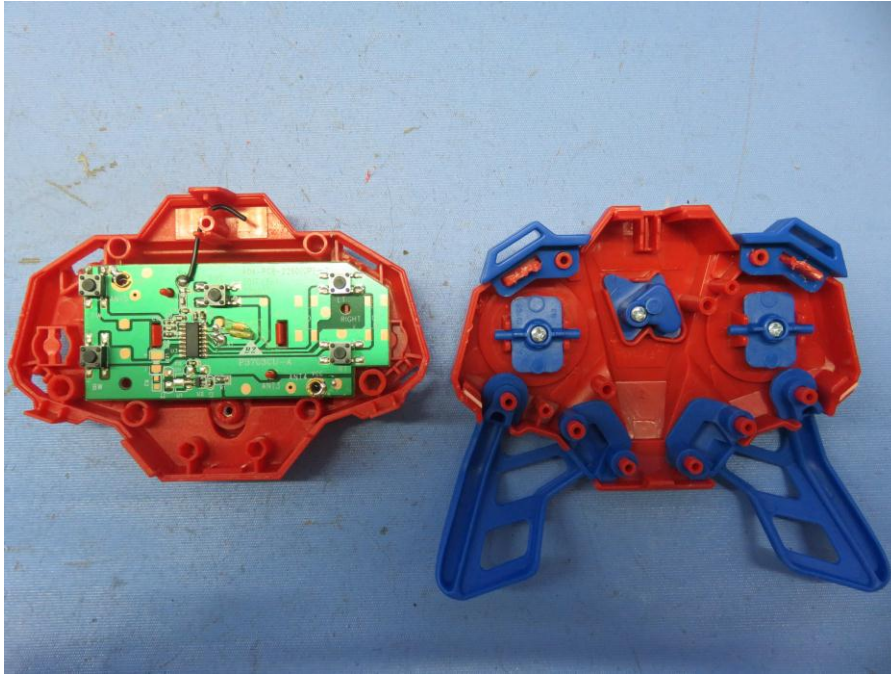

# INTERTEK TESTING SERVICE

Report No.: 17020767HKG-001

## Equipment Photographs

Model : 77020

(Internal)