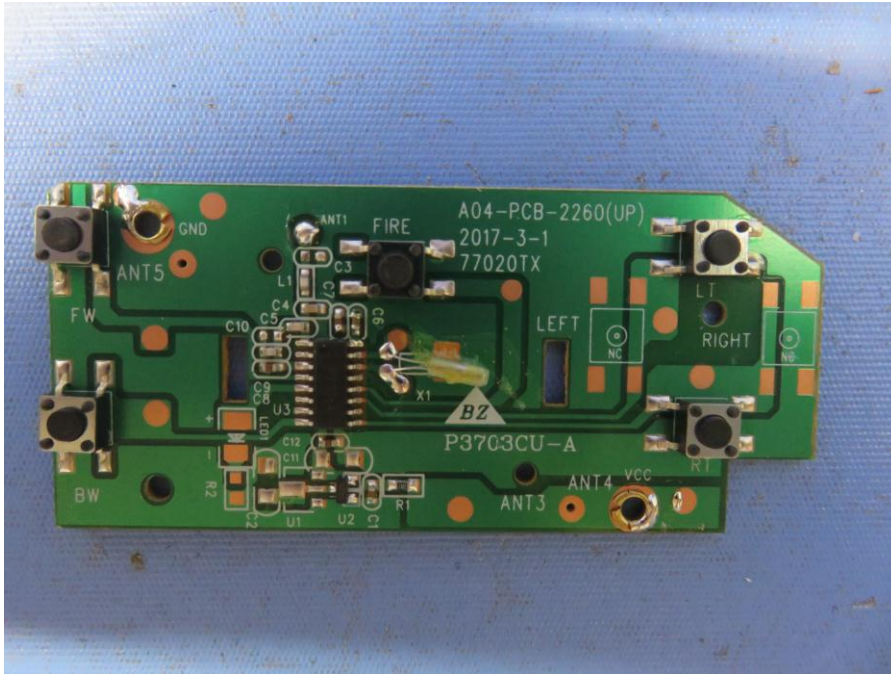

# INTERTEK TESTING SERVICE

Report No.: 17020767HKG-001

## Equipment Photographs

Model : 77020

(Internal)