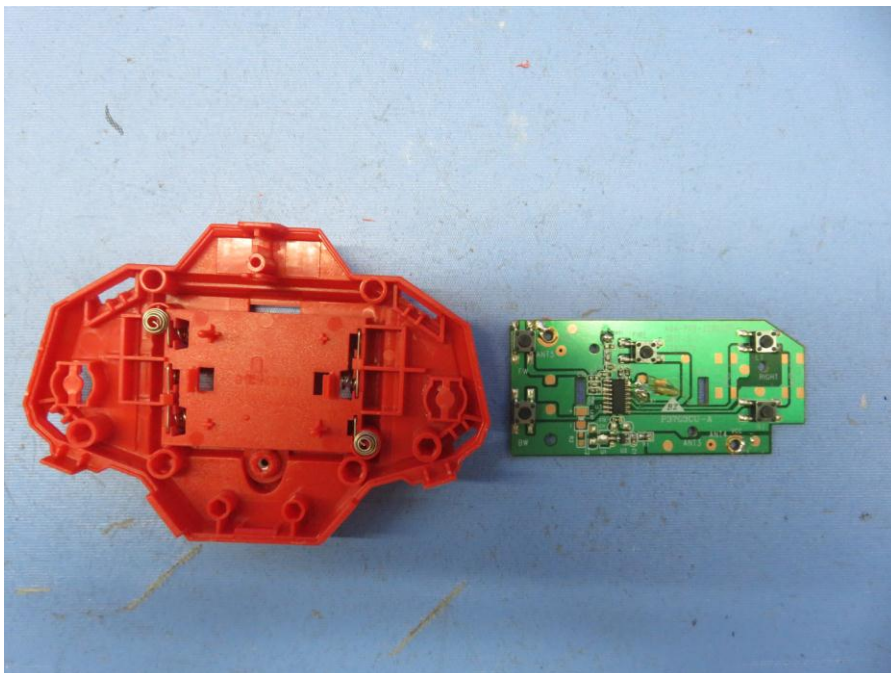

# INTERTEK TESTING SERVICE

Report No.: 17020767HKG-001

## Equipment Photographs

Model : 77020

(Internal)