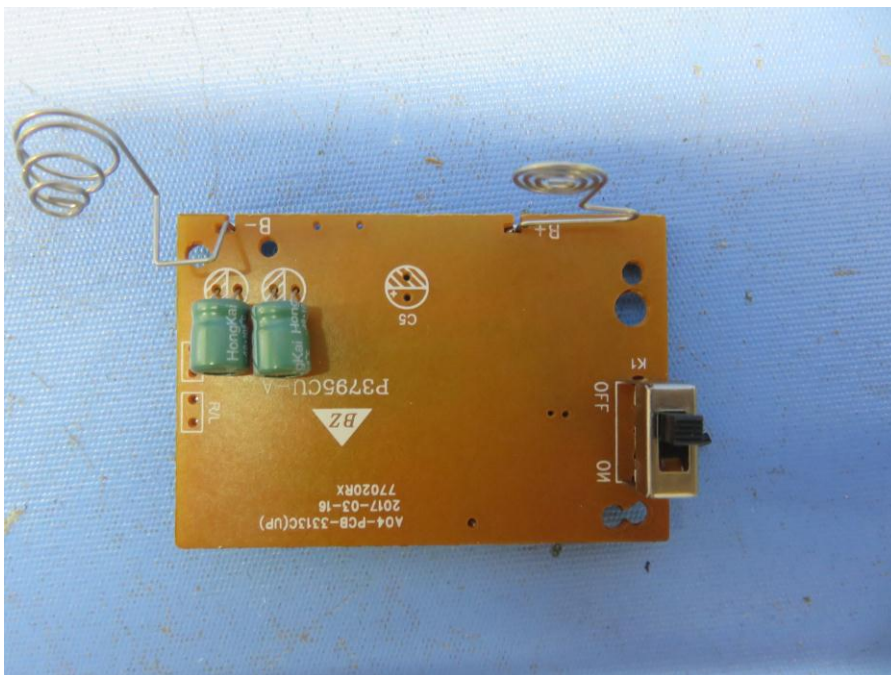

INTERTEK TESTING SERVICE

Report No.: 17020767HKG-001

Equipment Photographs

Model : 77020

(Internal)

INTERTEK TESTING SERVICE

Report No.: 17020767HKG-001

Equipment Photographs

Model : 77020

(Internal)

INTERTEK TESTING SERVICE

Report No.: 17020767HKG-001

Equipment Photographs

Model : 77020

(Internal)

INTERTEK TESTING SERVICE

Report No.: 17020767HKG-001

Equipment Photographs

Model : 77020

(Internal)

INTERTEK TESTING SERVICE

Report No.: 17020767HKG-001

Equipment Photographs

Model : 77020