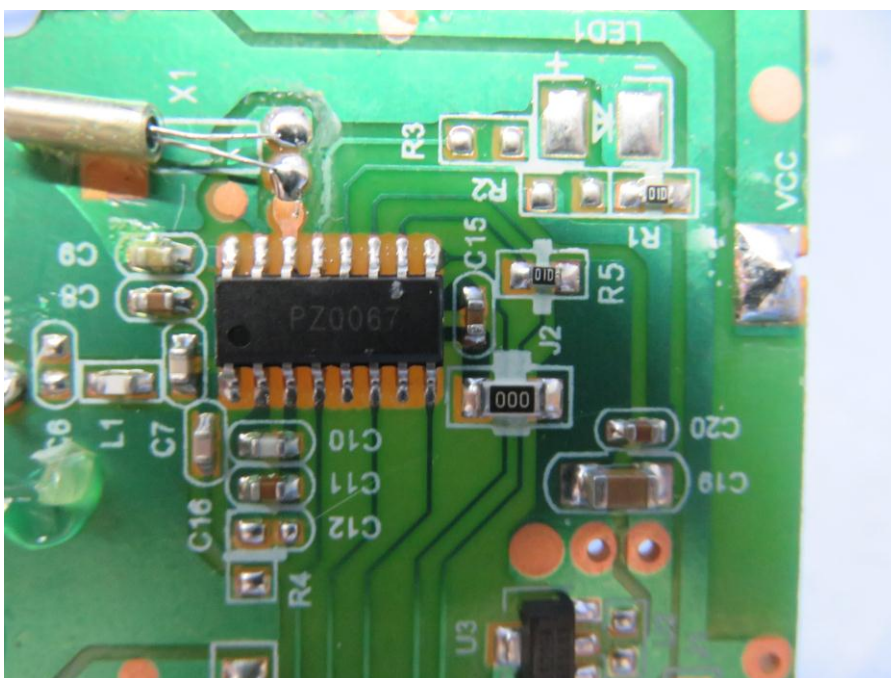

Model : 77020

(Internal)

INTERTEK TESTING SERVICE

Report No.: 17020767HKG-001

Equipment Photographs

Model : 77020

(Internal)

INTERTEK TESTING SERVICE

Report No.: 17020767HKG-001

Equipment Photographs

Model : 77020

(Internal)

INTERTEK TESTING SERVICE

Report No.: 17020767HKG-001

Equipment Photographs

Model : 77020