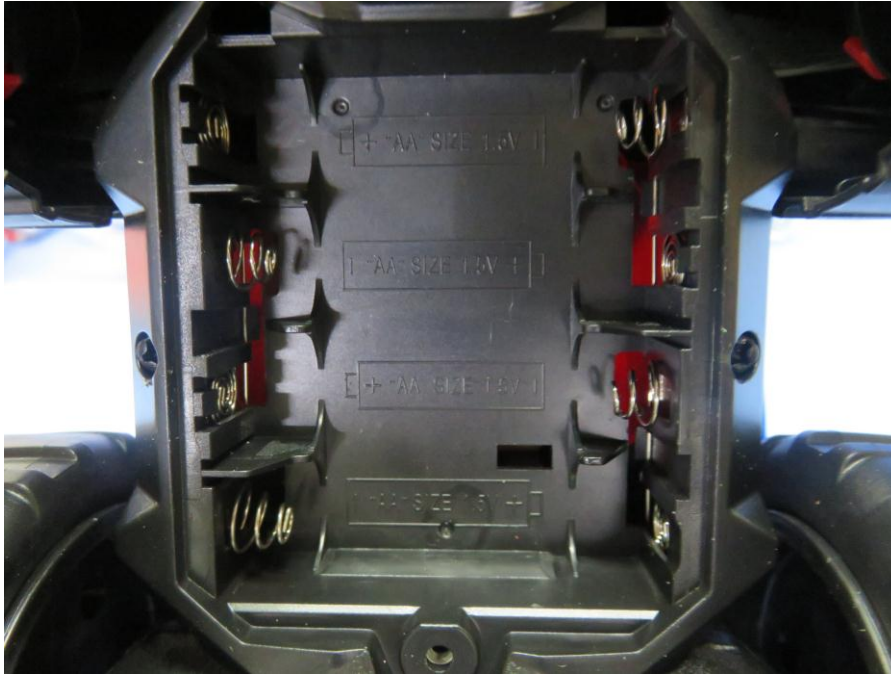

INTERTEK TESTING SERVICE

Report No.: 17020767HKG-001

Equipment Photographs

Model : 77020

(Internal)

INTERTEK TESTING SERVICE

Report No.: 17020767HKG-001

Equipment Photographs

Model : 77020

(Internal)

INTERTEK TESTING SERVICE

Report No.: 17020767HKG-001

Equipment Photographs

Model : 77020

(Internal)

INTERTEK TESTING SERVICE