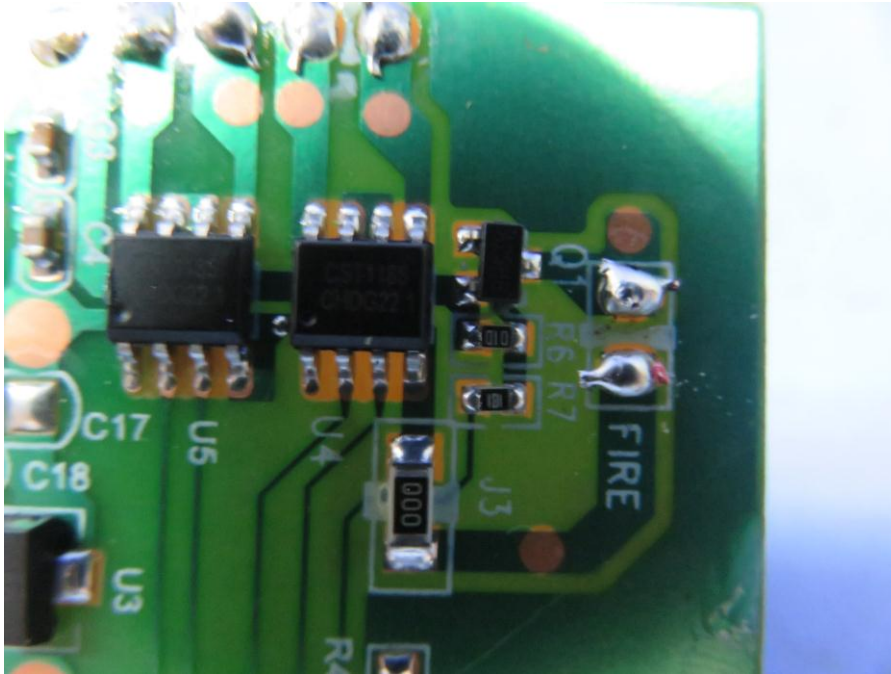

Model : 77020

(Internal)

INTERTEK TESTING SERVICE

Report No.: 17020767HKG-001

Equipment Photographs

Model : 77020

(Internal)

INTERTEK TESTING SERVICE

Report No.: 17020767HKG-001

Equipment Photographs

Model : 77020

(Internal)

INTERTEK TESTING SERVICE

Report No.: 17020767HKG-001

Equipment Photographs

Model : 77020