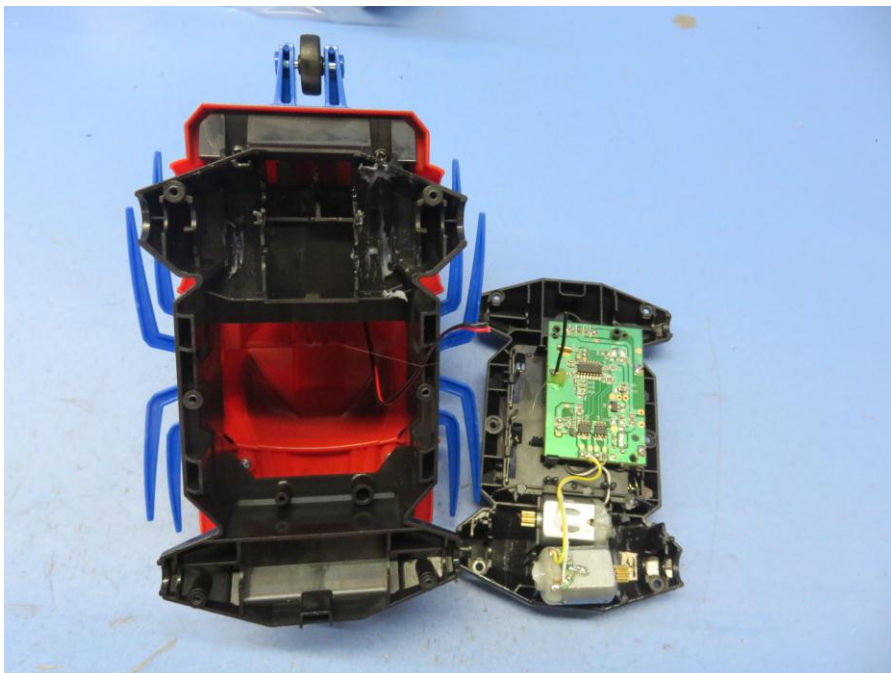

INTERTEK TESTING SERVICE

Report No.: 17020767HKG-001

Equipment Photographs

Model : 77020

(Internal)

INTERTEK TESTING SERVICE

Report No.: 17020767HKG-001

Equipment Photographs

Model : 77020

(Internal)

INTERTEK TESTING SERVICE

Report No.: 17020767HKG-001

Equipment Photographs

Model : 77020

(Internal)

INTERTEK TESTING SERVICE

Report No.: 17020767HKG-001

Equipment Photographs

Model : 77020

(Internal)

INTERTEK TESTING SERVICE

Report No.: 17020767HKG-001

Equipment Photographs

Model : 77020