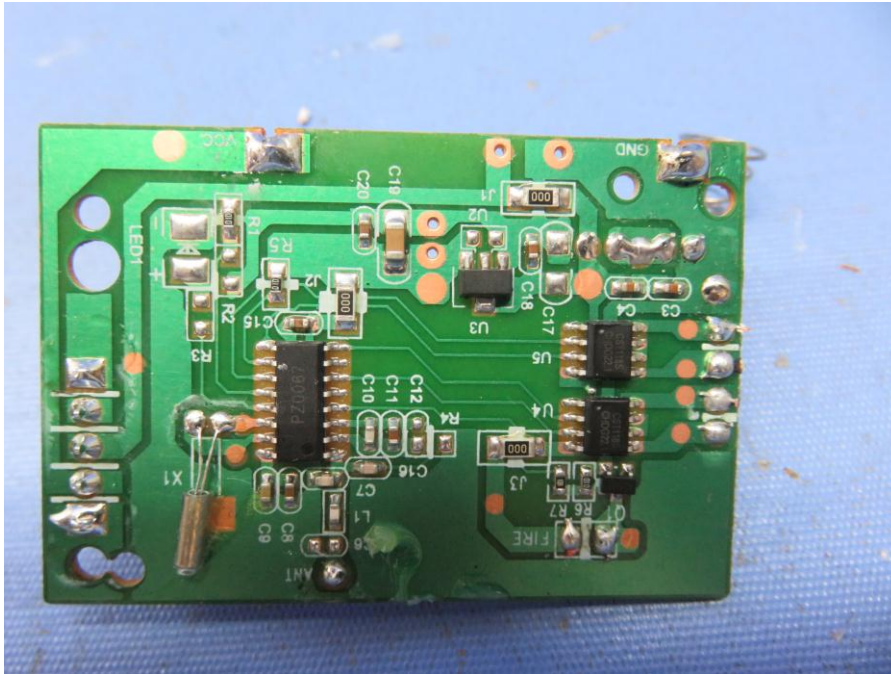

INTERTEK TESTING SERVICE

Report No.: 17020767HKG-001

Equipment Photographs

Model : 77020

(Internal)

INTERTEK TESTING SERVICE

Report No.: 17020767HKG-001

Equipment Photographs

Model : 77020

(Internal)

INTERTEK TESTING SERVICE

Report No.: 17020767HKG-001

Equipment Photographs

Model : 77020

(Internal)

INTERTEK TESTING SERVICE

Report No.: 17020767HKG-001

Equipment Photographs

Model : 77020

(Internal)

INTERTEK TESTING SERVICE

Report No.: 17020767HKG-001

Equipment Photographs

Model : 77020