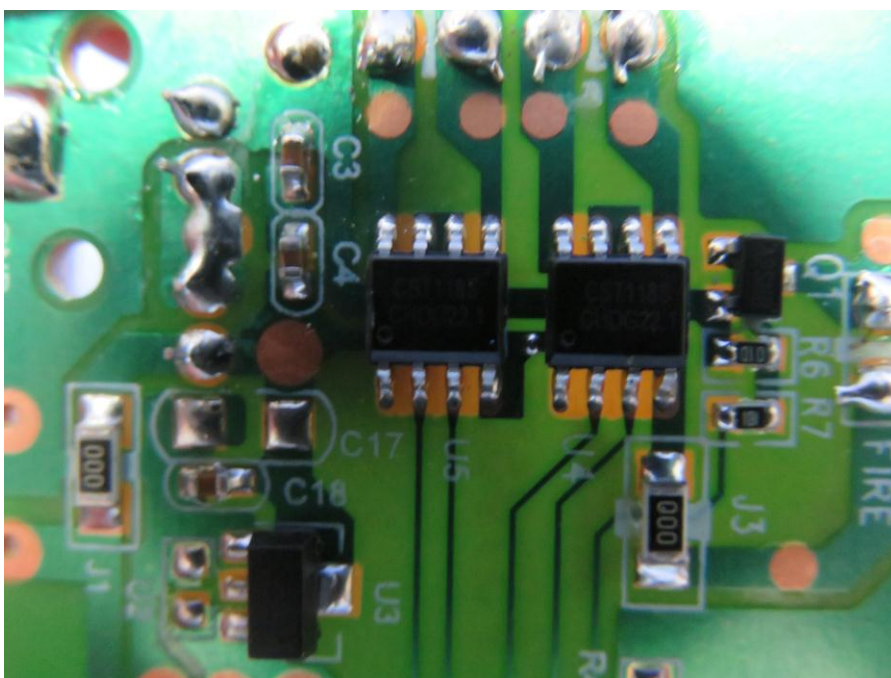

Model : 77020

(Internal)

INTERTEK TESTING SERVICE

Report No.: 17020767HKG-001

Equipment Photographs

Model : 77020

(Internal)

INTERTEK TESTING SERVICE

Report No.: 17020767HKG-001

Equipment Photographs

Model : 77020

(Internal)

INTERTEK TESTING SERVICE

Report No.: 17020767HKG-001

Equipment Photographs

Model : 77020