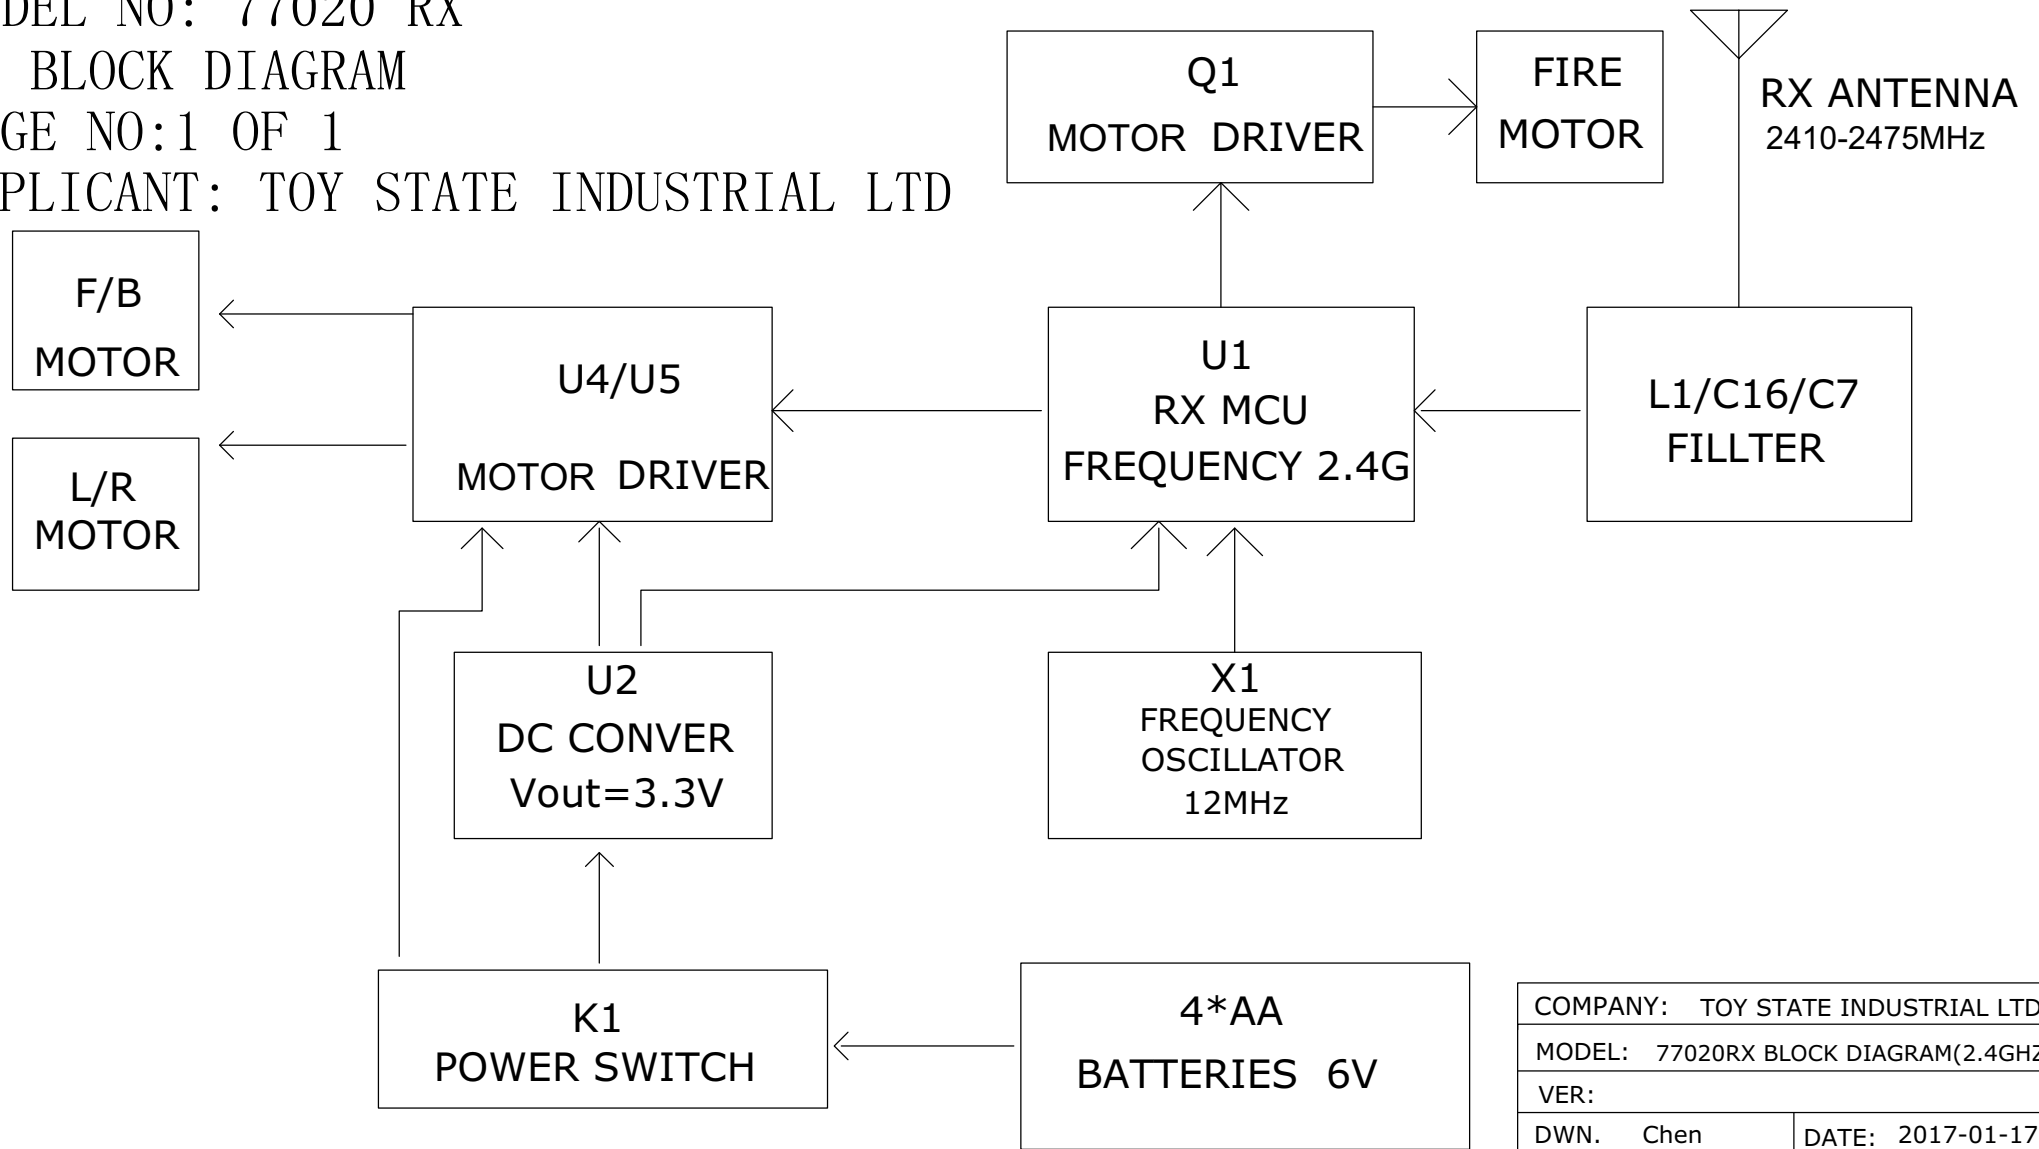

MODEL NO: 77020 RX

RX BLOCK DIAGRAM

PAGE NO:1 OF 1

APPLICANT: TOY STATE INDUSTRIAL LTD

COMPANY: TOY STATE INDUSTRIAL LTD	
MODEL: 77020RX BLOCK DIAGRAM(2.4GHZ)	
VER:	
DWN. Chen	DATE: 2017-01-17
CHK. Wang	DATE: 2017-01-17
APP. Xiao	DATE: 2017-01-17