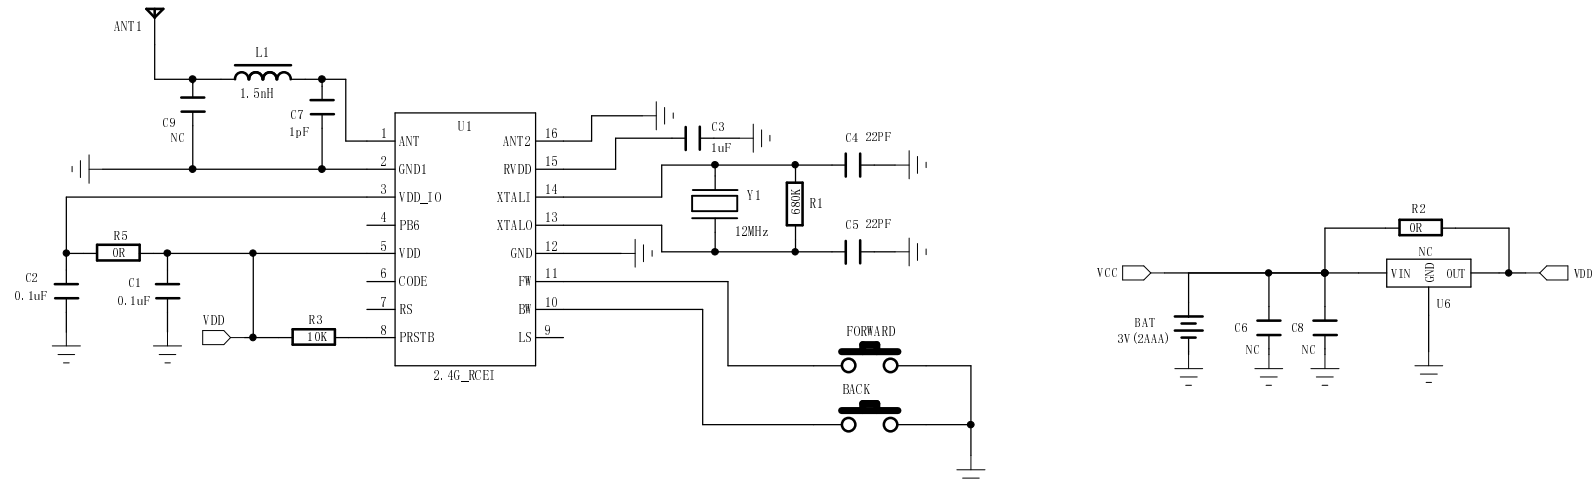

MODEL NO:72000 TX

RX Schematic

PAGE NO:1 OF 1

APPLICANT: TOY STATE INDUSTRIAL LTD

COMPANY: TOY STATE INDUSTRIAL LTD	
MODEL: 72000	
VER:	
DRAWN BY: Tom	DATE: 2016.04.20
CHECK BY: wang	DATE: 2016.04.20
APP. BY: xiao	DATE: 2016.04.20