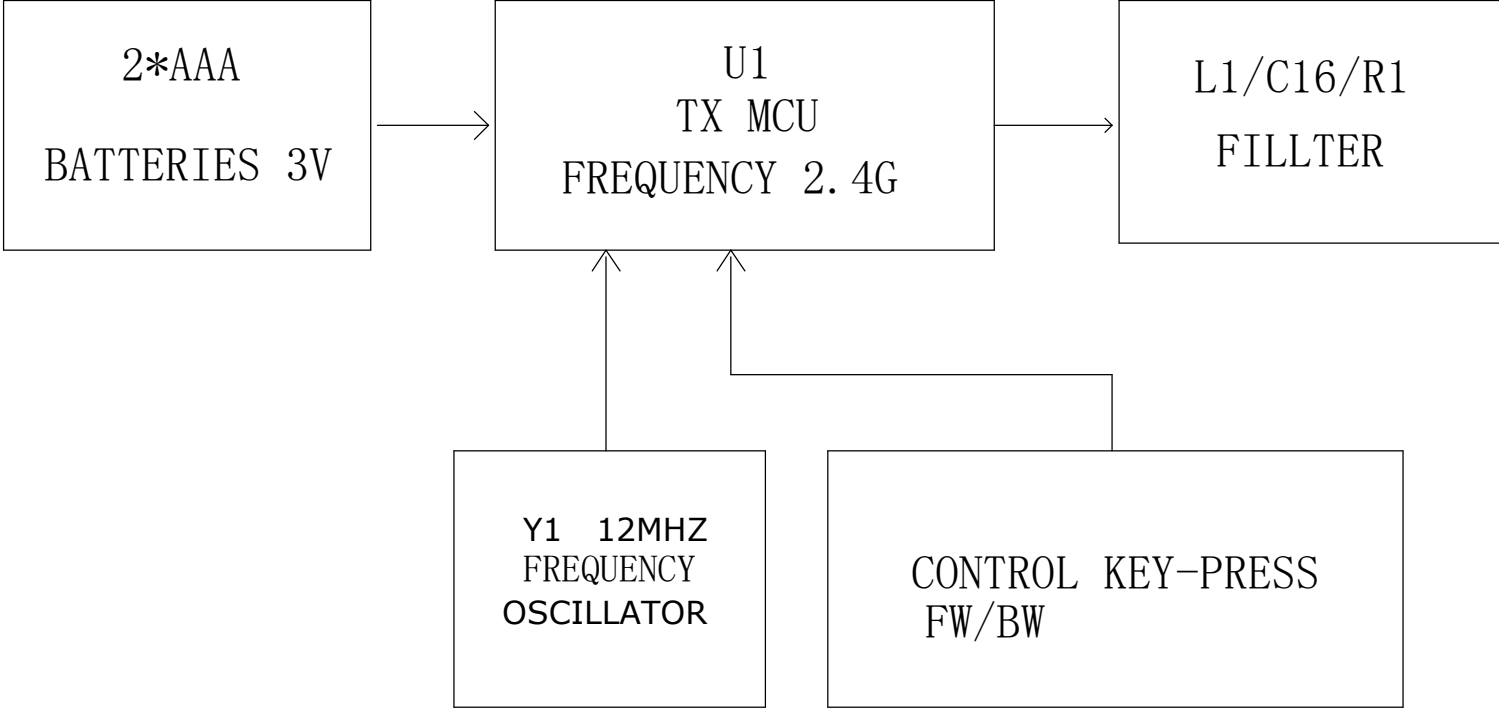

MODEL NO: 72000 TX

TX BLOCK DIAGRAM

PAGE NO:1 OF 1

APPLICANT: TOY STATE INDUSTRIAL LTD

TX ANTENNA  
2.410-2.475GHz

COMPANY: TOY STATE INDUSTRIAL LTD	
MODEL: 72000 TX	
VER: 00	
DWN. Tom	DATE: 2016.04.20
CHK. Wang	DATE: 2016.04.20
APP. Xiao	DATE: 2016.04.20