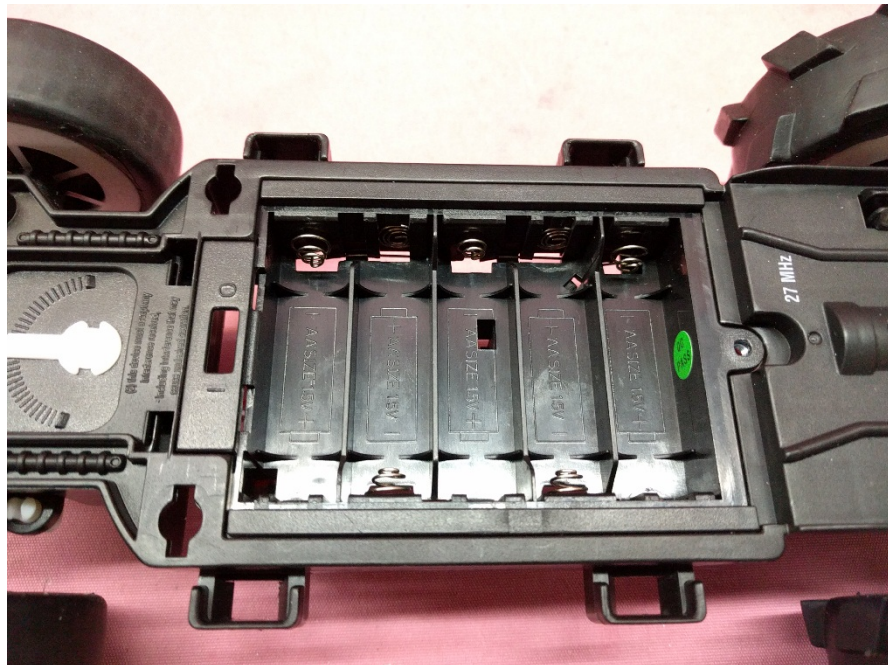

NTERTEK TESTING SERVICE

Equipment Photographs

Model : 71001

(Internal)

NTERTEK TESTING SERVICE

ENTERTEK TESTING SERVICE

ENTERTEK TESTING SERVICE

NTERTEK TESTING SERVICE