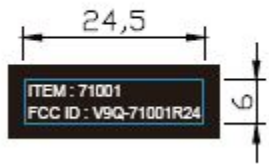

车仔

MADE IN CHINA

TM & ©2014 Mattel

TOY STATION

27 MHz

ITEM: 71001
FCC ID: V9Q-71001R2