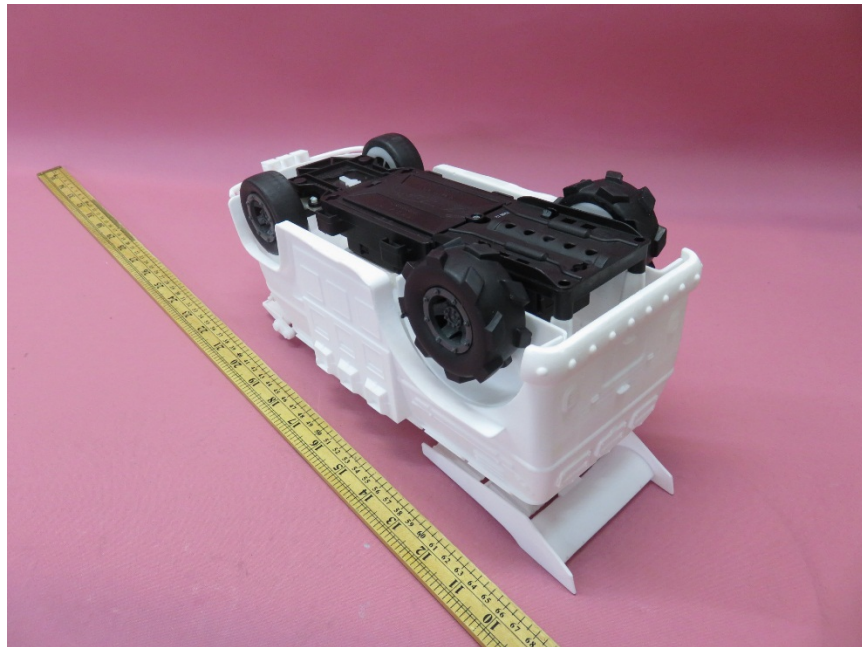

ENTERTEK TESTING SERVICE

Equipment Photographs

Model : 71001

(External)

FCC ID: V9Q-71001R24