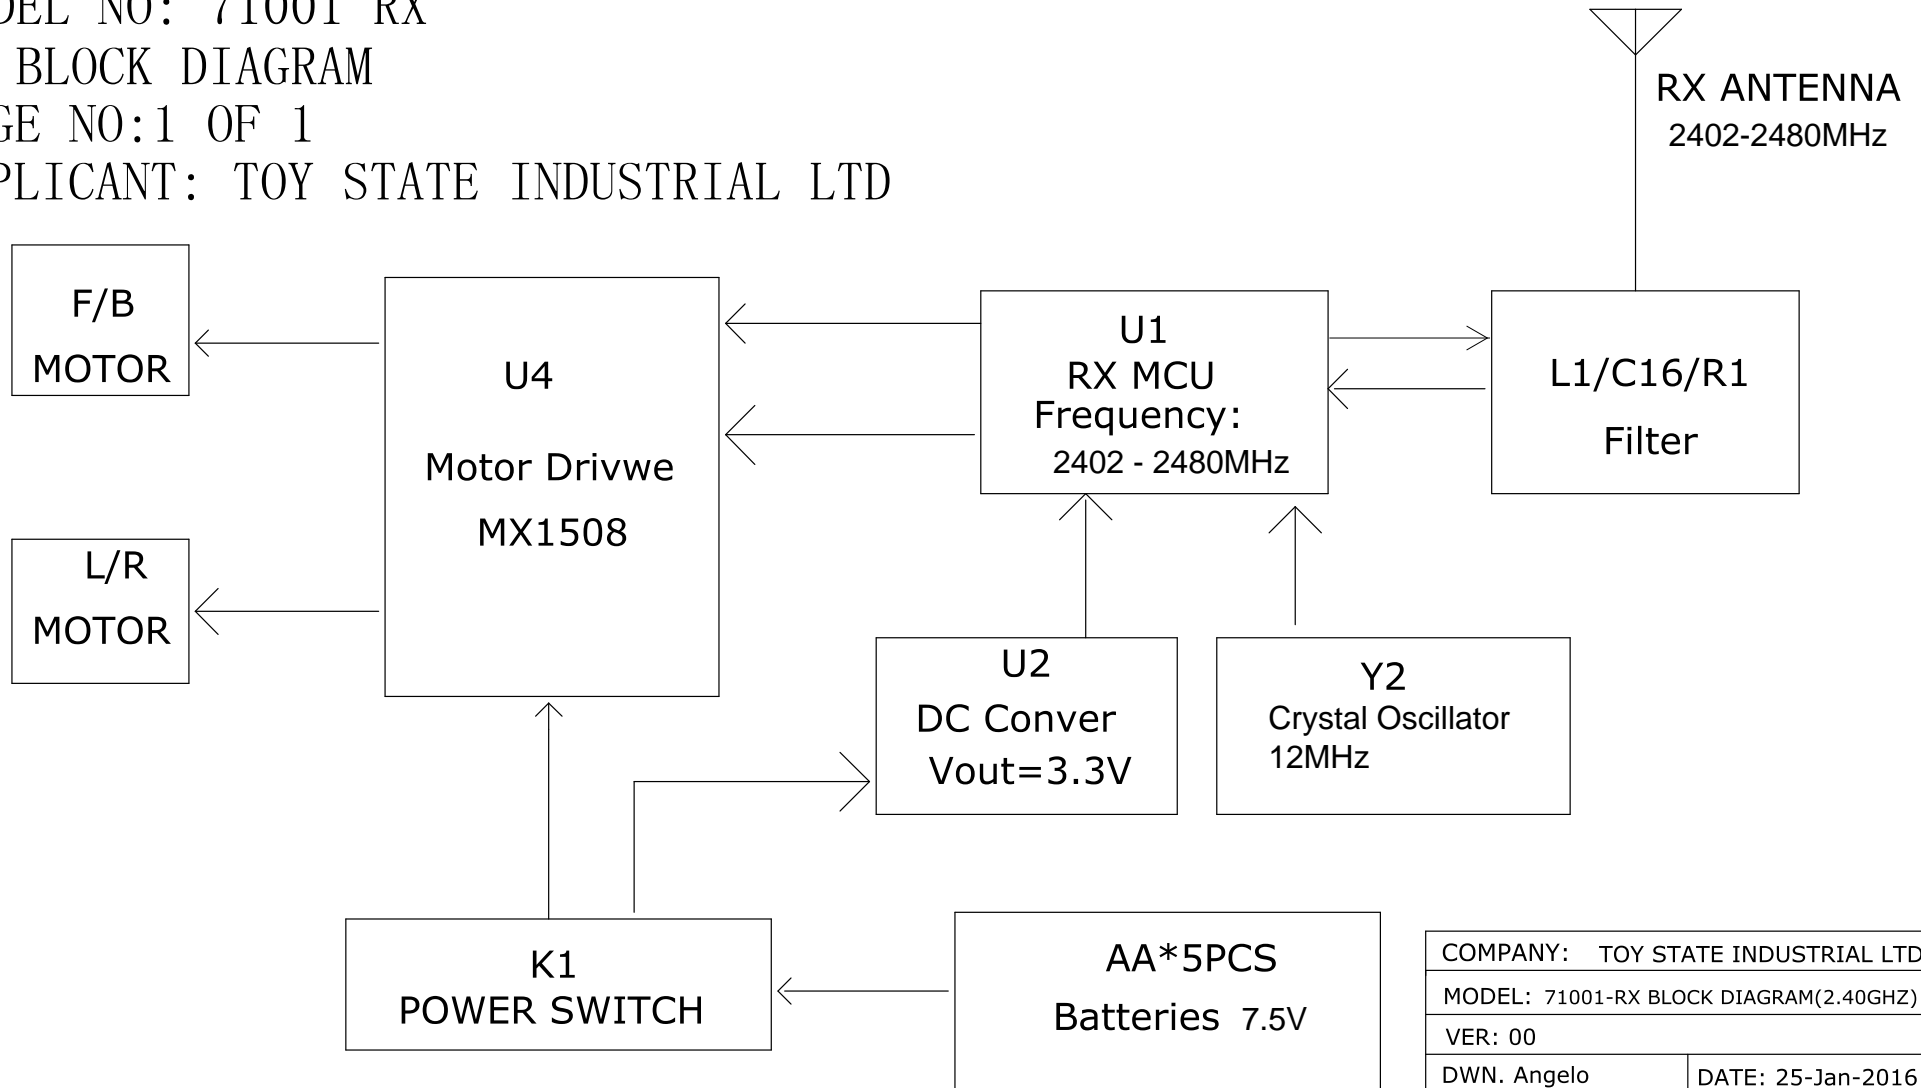

MODEL NO: 71001 RX
 RX BLOCK DIAGRAM
 PAGE NO:1 OF 1
 APPLICANT: TOY STATE INDUSTRIAL LTD

COMPANY: TOY STATE INDUSTRIAL LTD	
MODEL: 71001-RX BLOCK DIAGRAM(2.40GHZ)	
VER: 00	
DWN. Angelo	DATE: 25-Jan-2016
CHK. Wang	DATE: 26-Jan-2016
APP. Xiao	DATE: 26-Jan-2016