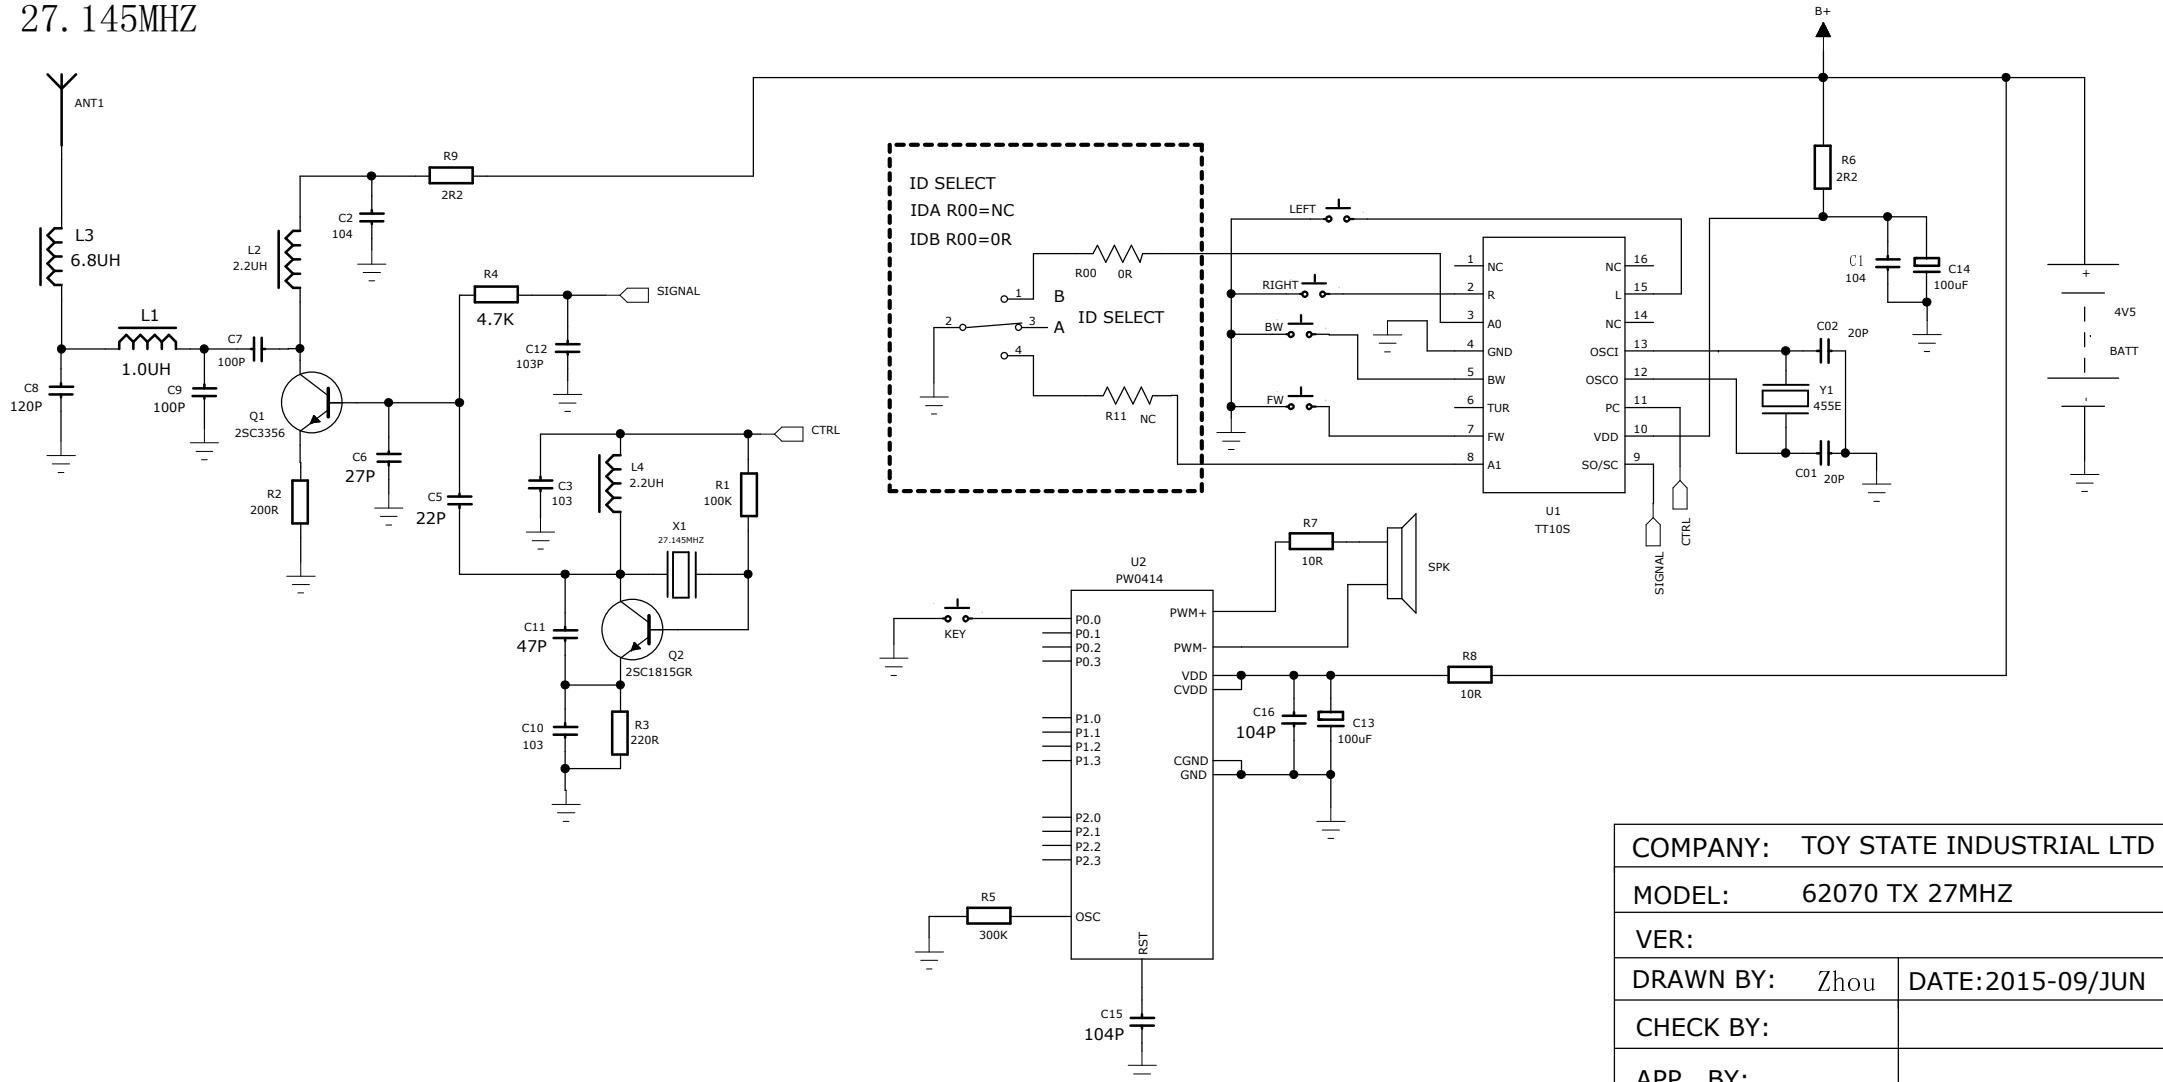

# APPLICANT: TOY STATE INDUSTRIAL LTD

MODEL NO: 62070 (TX 27.145MHZ)

TX CIRCUIT DIAGRAM

PAGE NO:1 OF 1

27.145MHZ

COMPANY: TOY STATE INDUSTRIAL LTD	
MODEL: 62070 TX 27MHZ	
VER:	
DRAWN BY: Zhou	DATE:2015-09/JUN
CHECK BY:	
APP. BY:	