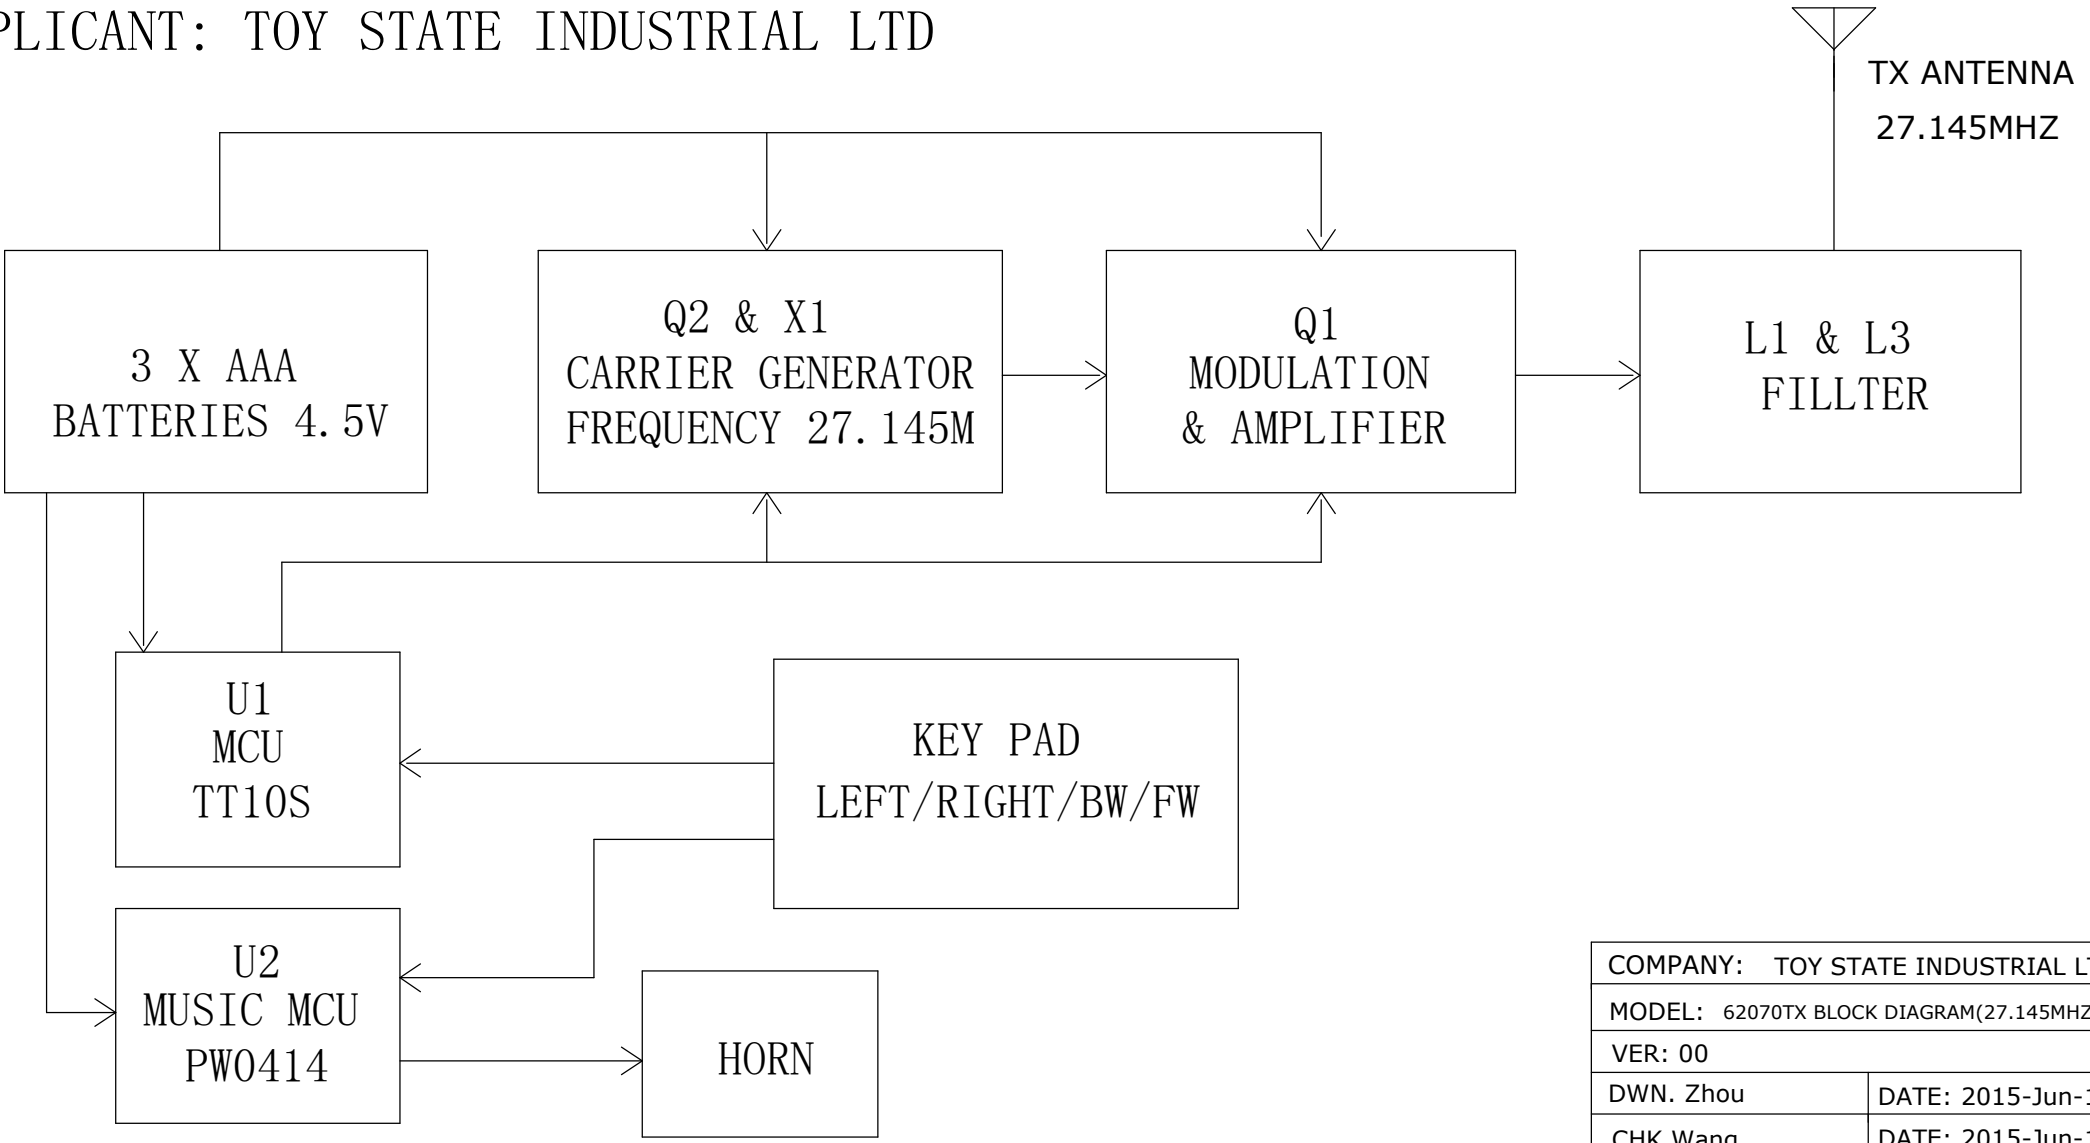

MODEL NO: 62070 TX

TX BLOCK DIAGRAM

PAGE NO:1 OF 1

APPLICANT: TOY STATE INDUSTRIAL LTD

COMPANY: TOY STATE INDUSTRIAL LTD	
MODEL: 62070TX BLOCK DIAGRAM(27.145MHZ)	
VER: 00	
DWN. Zhou	DATE: 2015-Jun-10
CHK.Wang	DATE: 2015-Jun-10
APP. Xiao	DATE: 2015-Jun-10