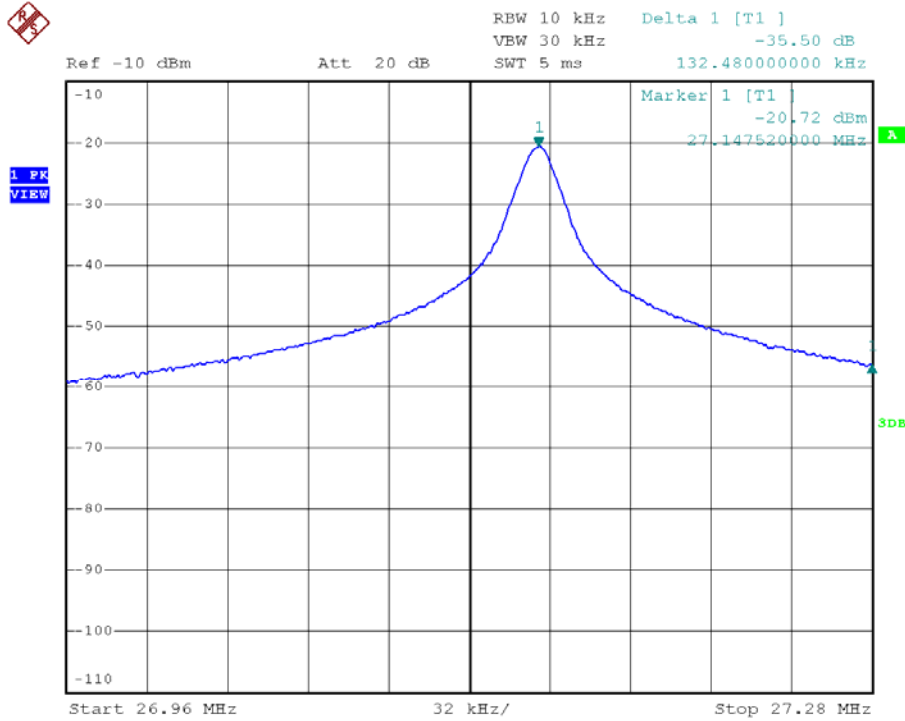

INTERTEK TESTING SERVICES

Report No.: HK12040942-1
Sample No.: 1/2

Bandwidth / Bandedge Plot – Pursuant to FCC Part 15 Section 15. 227 Requirement Pass