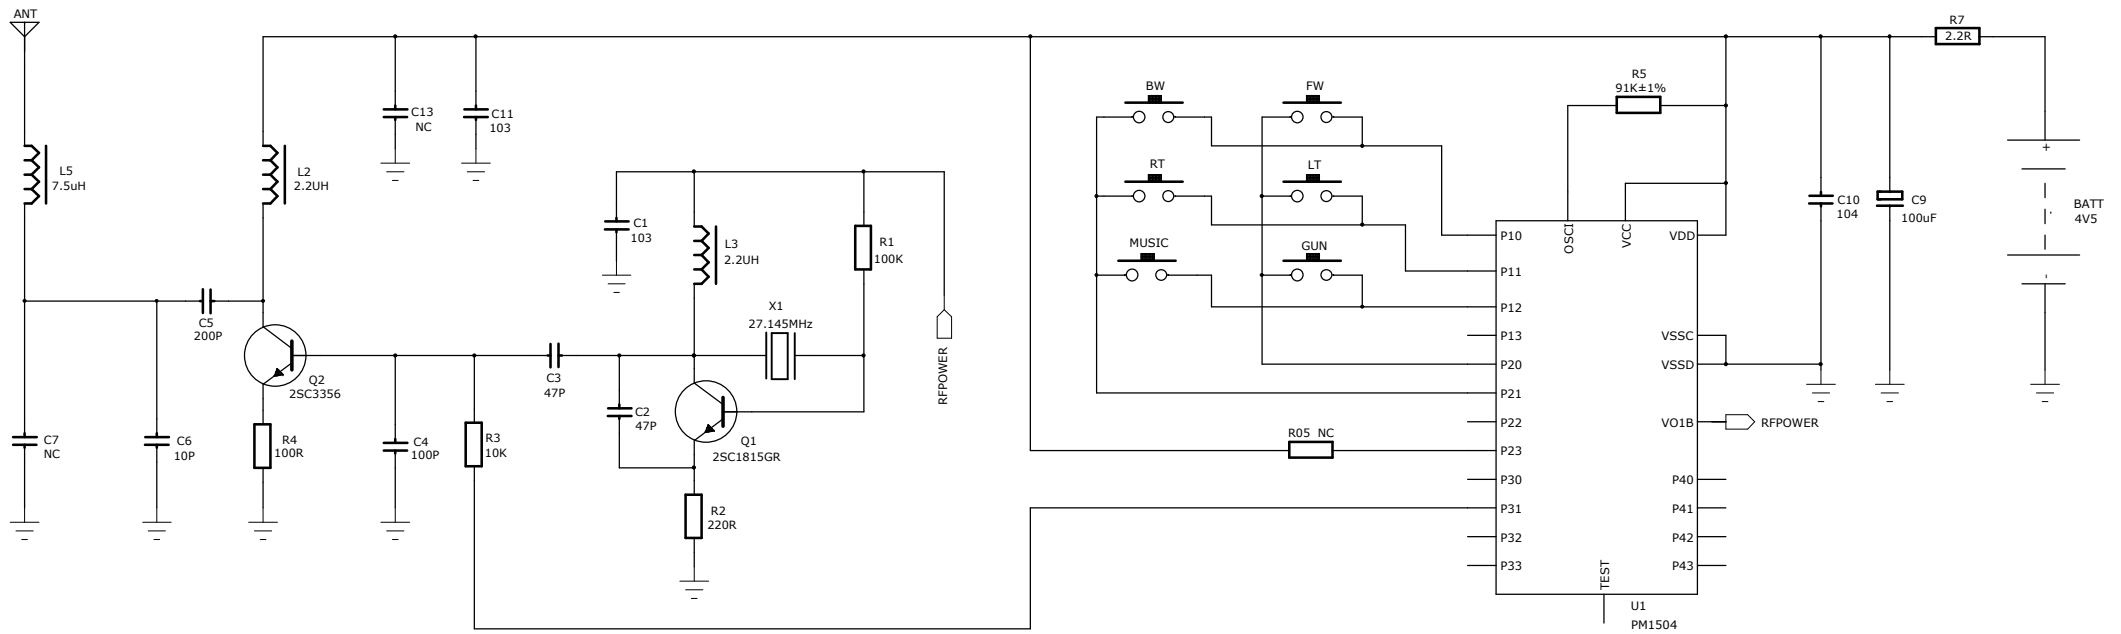

MODEL NO: 62050 (TX 27.145MHZ)

TX CIRCUIT DIAGRAM

PAGE NO:1 OF 1

APPLICANT: TOY STATE INDUSTRIAL LTD

COMPANY: TOY STATE INDUSTRIAL LTD	
MODEL: 62050TX 27.145MHZ	
VER: 00	
DWN. YHYANG	DATE: 2012-04-13
CHK.	DATE:
APP.	DATE: