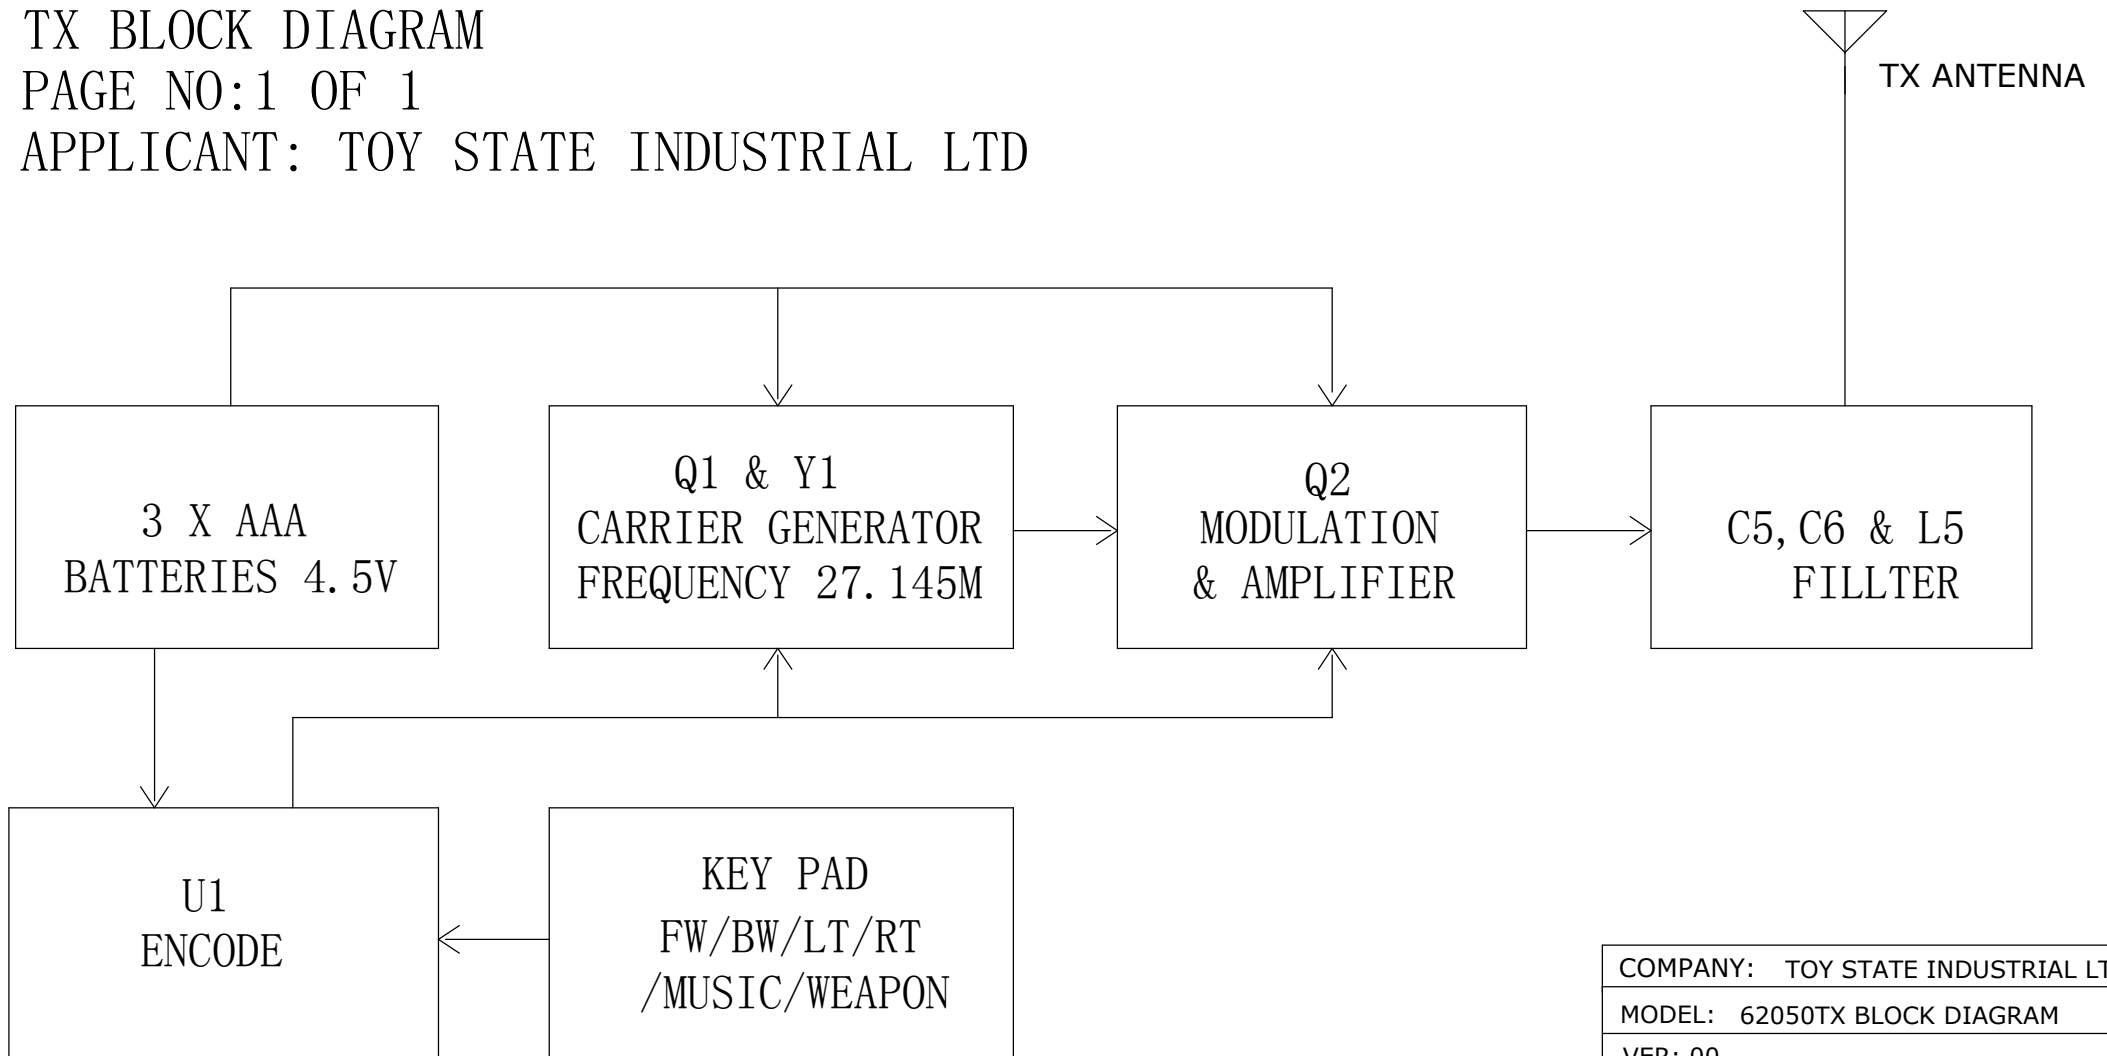

MODEL NO: 62050

TX BLOCK DIAGRAM

PAGE NO:1 OF 1

APPLICANT: TOY STATE INDUSTRIAL LTD

COMPANY: TOY STATE INDUSTRIAL LTD	
MODEL: 62050TX BLOCK DIAGRAM	
VER: 00	
DWN. YHYANG	DATE: 2012-4-13
CHK.	DATE:
APP.	DATE: