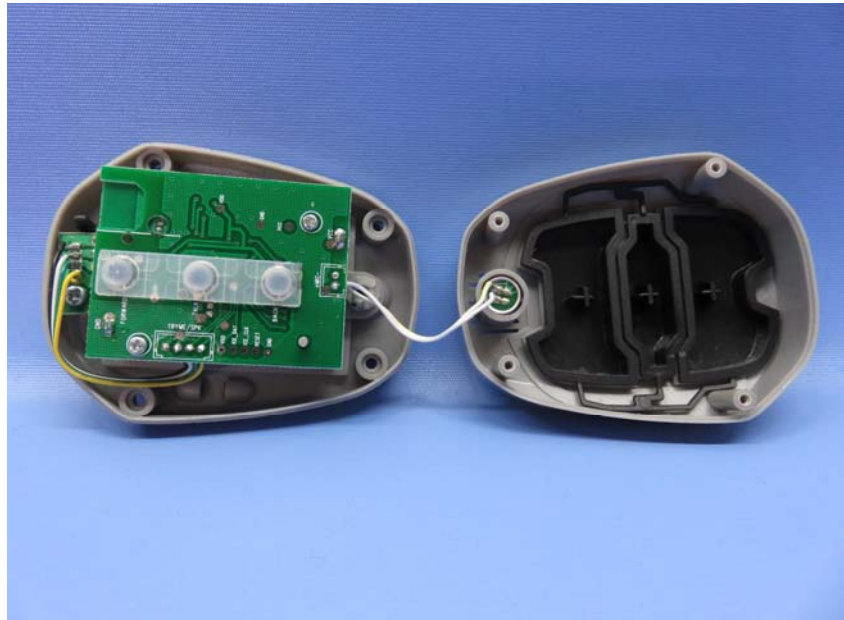

INTERTEK TESTING SERVICE

Report No.: 16031034HKG-001

Equipment Photographs

Model : 60526

(Internal)

INTERTEK TESTING SERVICE

Report No.: 16031034HKG-001

Equipment Photographs

Model : 60526

(Internal)

INTERTEK TESTING SERVICE

Report No.: 16031034HKG-001

Equipment Photographs

Model : 60526

(Internal)

INTERTEK TESTING SERVICE