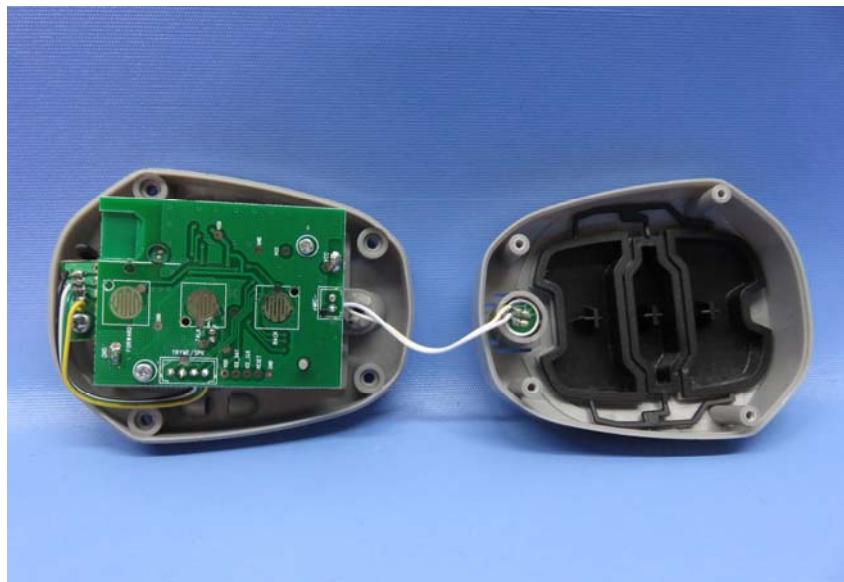

INTERTEK TESTING SERVICE

Report No.: 16031034HKG-001

Equipment Photographs

Model : 60526

(Internal)

INTERTEK TESTING SERVICE

Report No.: 16031034HKG-001

Equipment Photographs

Model : 60526

(Internal)

INTERTEK TESTING SERVICE

Report No.: 16031034HKG-001

Equipment Photographs

Model : 60526

(Internal)

INTERTEK TESTING SERVICE