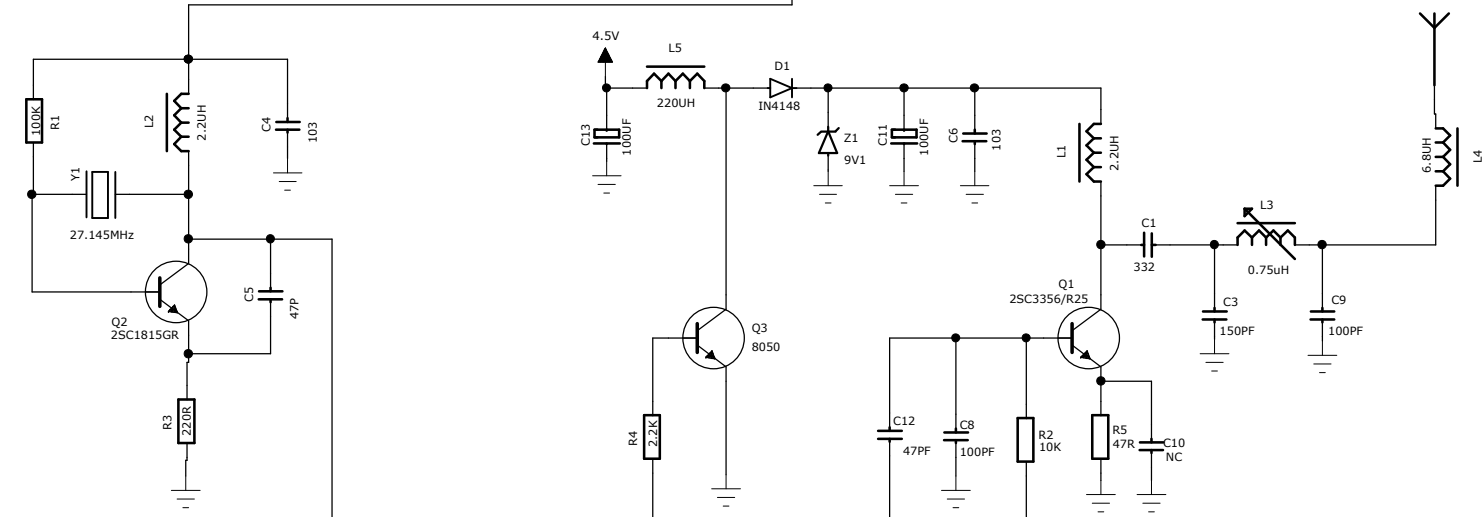

ID2(B CODE)
ID1(A CODE)

DC-DC

RF-DATA

COMPANY: TOY STATE INDUSTRIAL LTD	
MODEL: 27M 60510TX	
VER:	
DRAWN BY:	DATE: 2011/06/18
CHECK BY:	DATE:
APP. BY:	DATE: