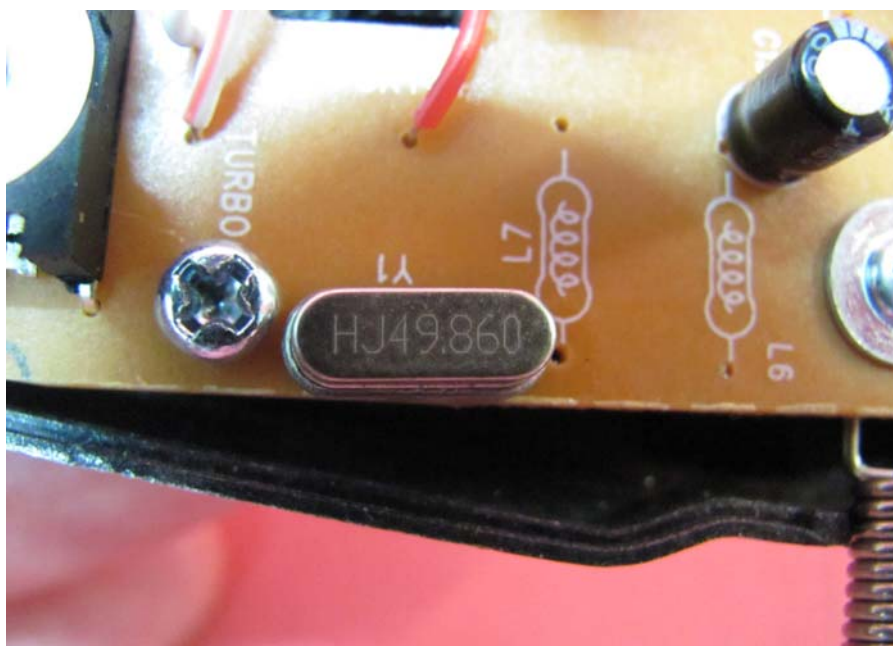

INTERTEK TESTING SERVICE

Report No.: HK12050534-1

Equipment Photographs

Model: 60321

(Internal)

INTERTEK TESTING SERVICE

Report No.: HK12050534-1

Equipment Photographs

Model: 60321

(Internal)

INTERTEK TESTING SERVICE

Report No.: HK12050534-1

Equipment Photographs

Model: 60321

(Internal)