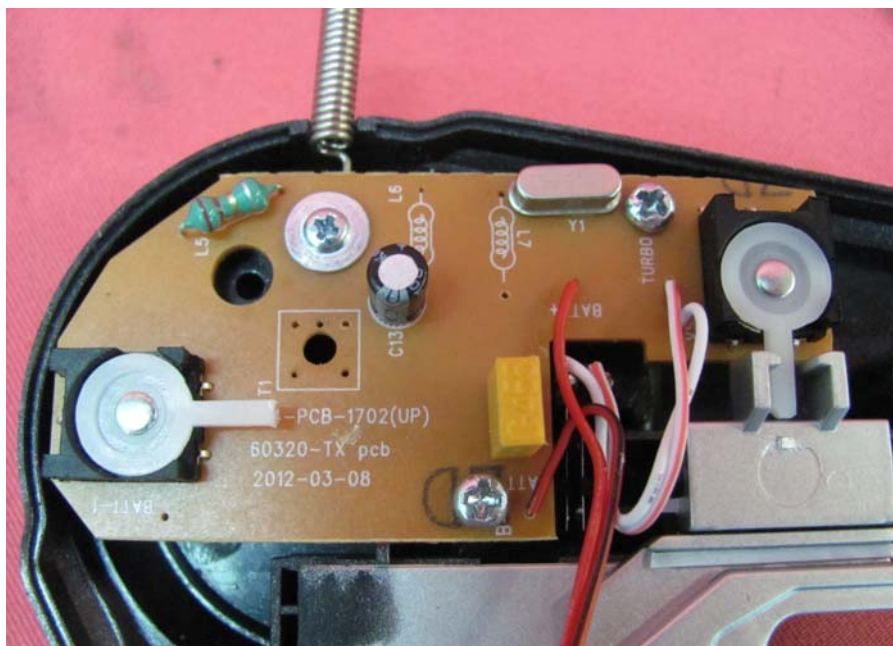

INTERTEK TESTING SERVICE

Report No.: HK12050534-1

Equipment Photographs

Model: 60321

(Internal)

INTERTEK TESTING SERVICE

Report No.: HK12050534-1

Equipment Photographs

Model: 60321

(Internal)

INTERTEK TESTING SERVICE

Report No.: HK12050534-1

Equipment Photographs

Model: 60321

(Internal)