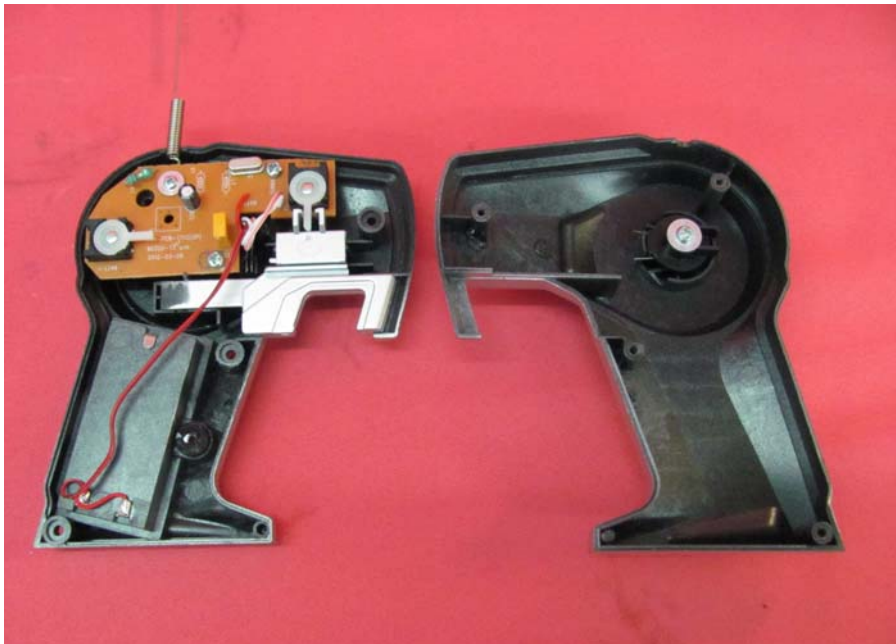

INTERTEK TESTING SERVICE

Report No.: HK12050534-1

Equipment Photographs

Model: 60321

(Internal)

INTERTEK TESTING SERVICE

Report No.: HK12050534-1

Equipment Photographs

Model: 60321

(Internal)

INTERTEK TESTING SERVICE

Report No.: HK12050534-1

Equipment Photographs

Model: 60321

(Internal)