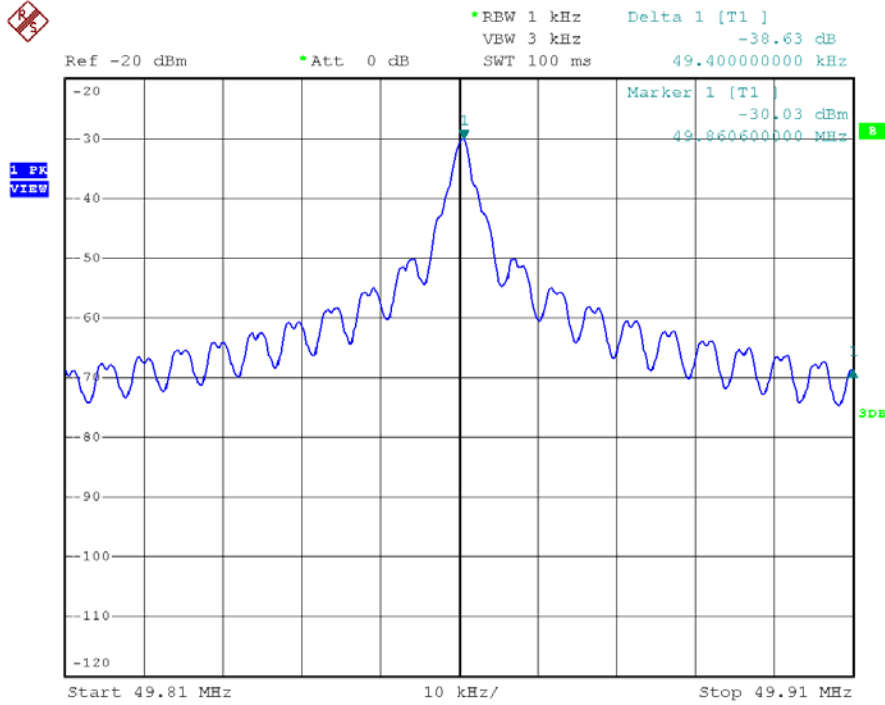

INTERTEK TESTING SERVICES

Report No.: HK12050534-1 (TX)
Sample No.: 1/2

Bandwidth / Bandedge Plot – Pursuant to FCC Part 15 Section 15. _____ Requirement (Pass/Fail)