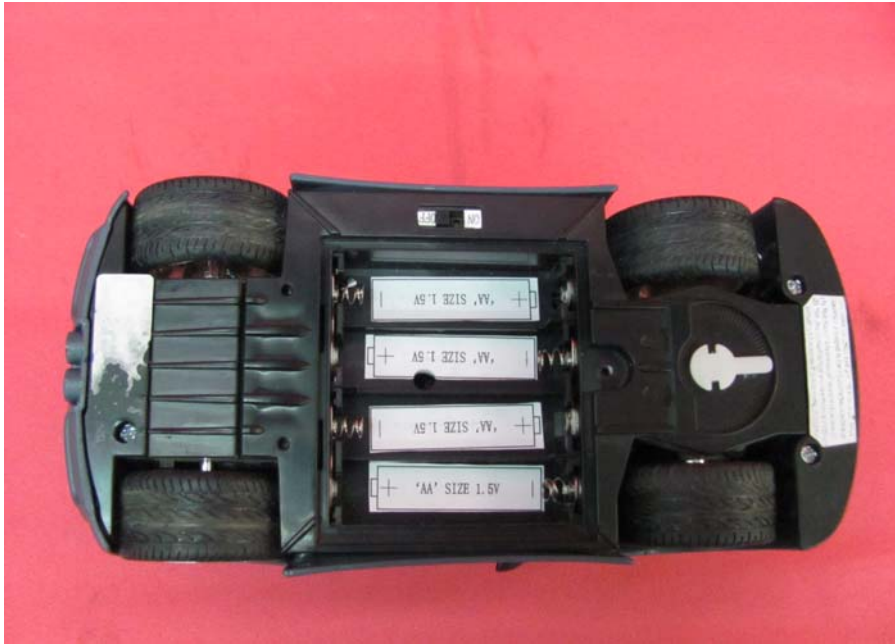

INTERTEK TESTING SERVICE

Report No.: HK12050534-2

Equipment Photographs

Model: 60321

(Internal)

INTERTEK TESTING SERVICE

Report No.: HK12050534-2

Equipment Photographs

Model: 60321

(Internal)

INTERTEK TESTING SERVICE

Report No.: HK12050534-2

Equipment Photographs

Model: 60321

(Internal)

INTERTEK TESTING SERVICE

Report No.: HK12050534-2

Equipment Photographs

Model: 60321

(Internal)