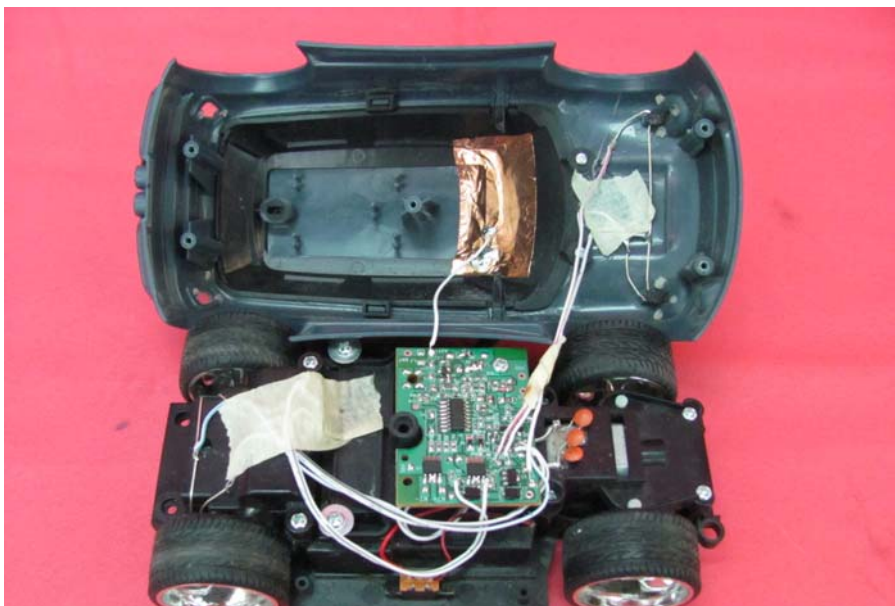

INTERTEK TESTING SERVICE

Report No.: HK12050534-2

Equipment Photographs

Model: 60321

(Internal)

INTERTEK TESTING SERVICE

Report No.: HK12050534-2

Equipment Photographs

Model: 60321

(Internal)

INTERTEK TESTING SERVICE

Report No.: HK12050534-2

Equipment Photographs

Model: 60321

(Internal)

INTERTEK TESTING SERVICE