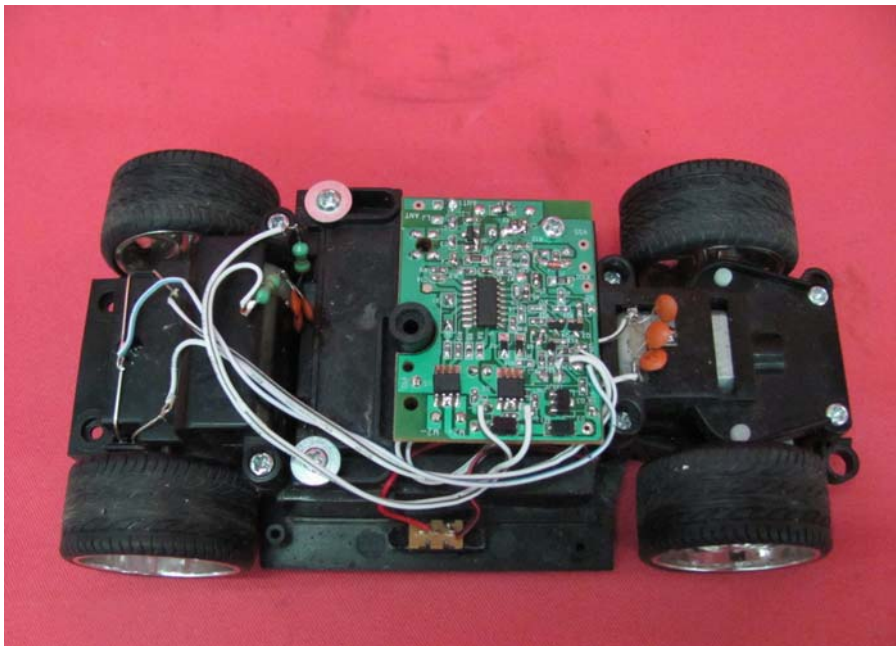

INTERTEK TESTING SERVICE

Report No.: HK12050534-2

Equipment Photographs

Model: 60321

(Internal)

INTERTEK TESTING SERVICE

Report No.: HK12050534-2

Equipment Photographs

Model: 60321

(Internal)

INTERTEK TESTING SERVICE

Report No.: HK12050534-2

Equipment Photographs

Model: 60321

(Internal)

INTERTEK TESTING SERVICE

Report No.: HK12050534-2

Equipment Photographs

Model: 60321

(Internal)