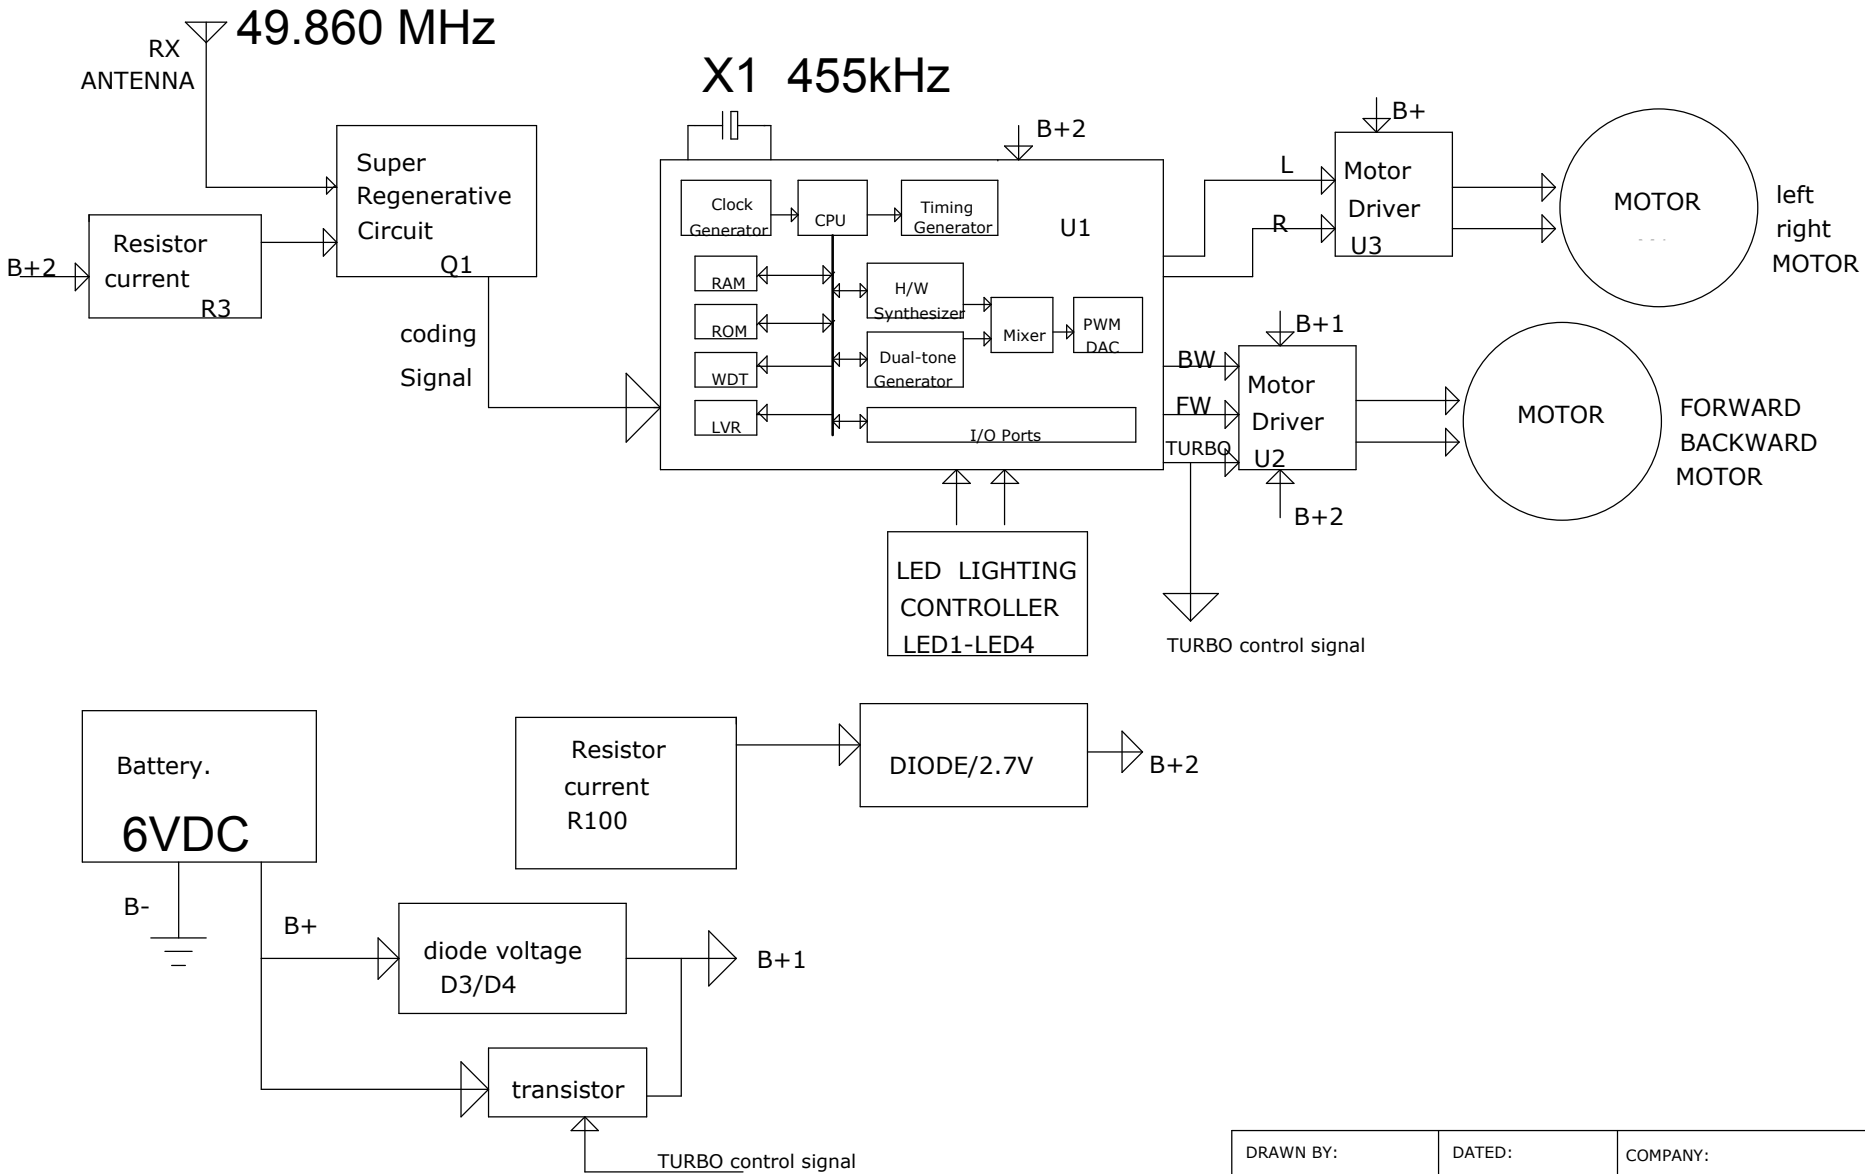

BLOCK DIAGRAM OF VERSION:- RX

MODEL NO.:- 60321

APPLICANT:-TOY STATE INDUSTRIAL LTD

MODEL NO.:- 60321

PAGE NO.:- 1 OF 1

DRAWN BY: JIANG	DATED: 2012/4/25	COMPANY: TOY STATE INDUSTRIAL LTD		
CHECK BY: XIONG	DATED: 2012/4/25	MODEL: 60320 RX BLOCK DIAGRAM		
APP.BY: XIONG	DATED: 2012/4/25	REV: 1.0	DRAWING NO:	SHEET: 1 OF 1