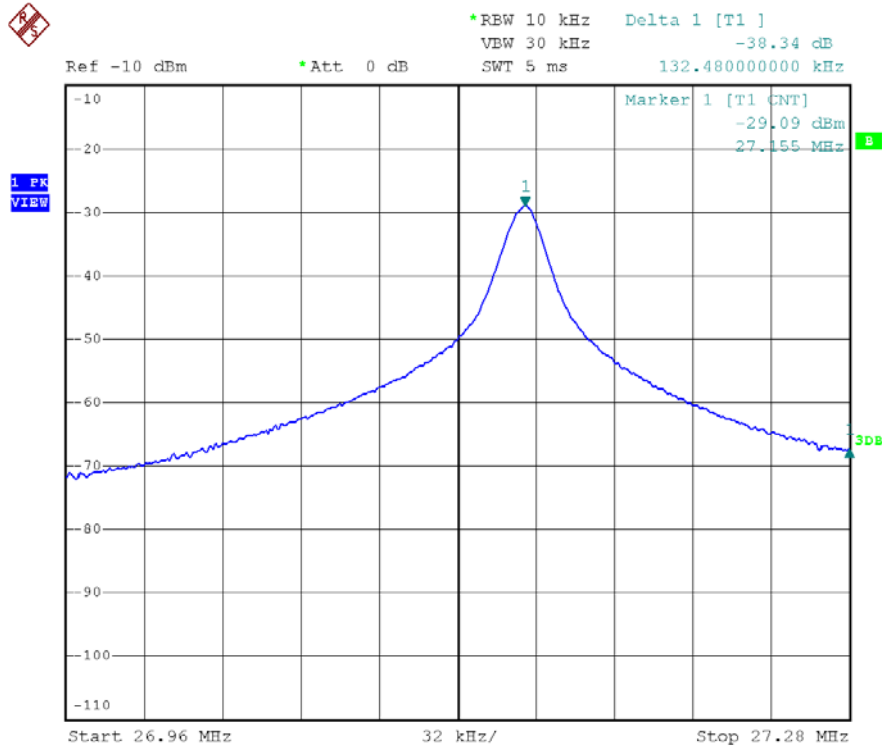

INTERTEK TESTING SERVICES

Report No.: HK12050533-1
Sample No.: 1/2

Bandwidth /Bandedge Plot – Pursuant to FCC Part 15 Section 15. 227 Requirement (Pass/Fail)