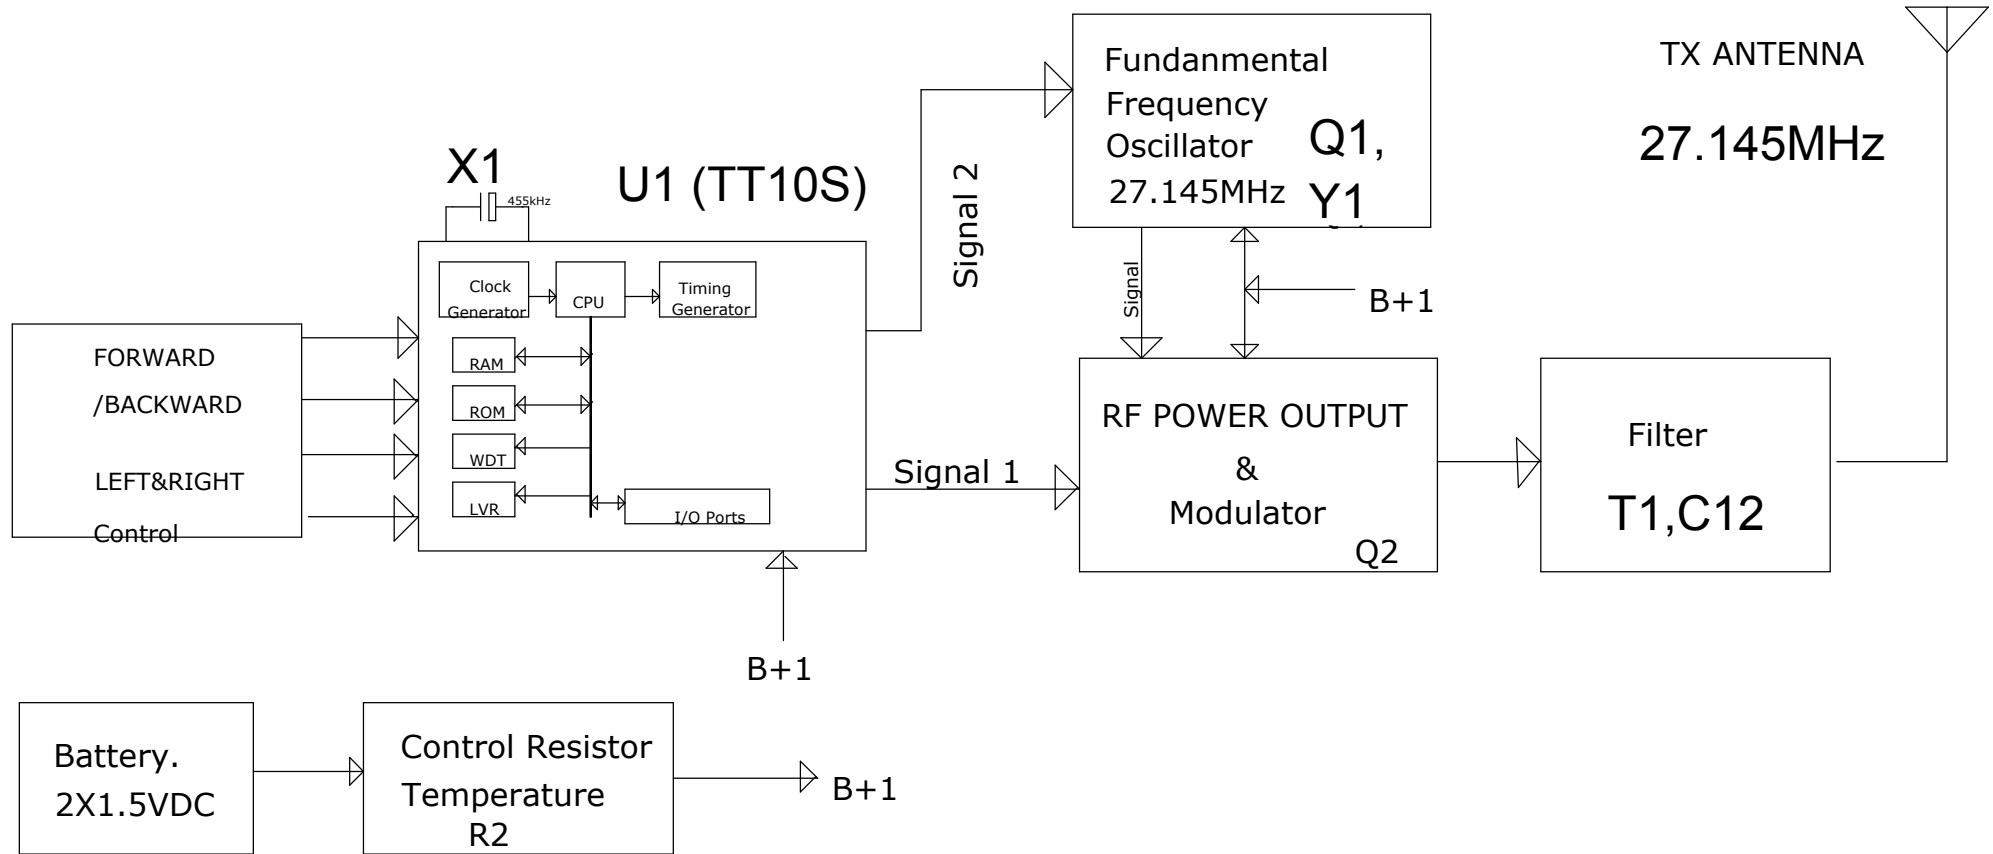

BLOCK DIAGRAM OF VERSION:- TX 27.145MHz

MODEL NO.:- 60323

APPLICANT:-TOY STATE INDUSTRIAL LTD

MODEL NO.:- 60323

PAGE NO.:- 1 OF 1

DRAWN BY: JIANG	DATED: 2012/4/25	COMPANY: TOY STATE INDUSTRIAL LTD		
CHECK BY: XIONG	DATED: 2012/4/25	MODEL: 60320 TX BLOCK DIAGRAM		
APP.BY: XIONG	DATED: 2012/4/25	REV: 1.0	DRAWING NO:	SHEET: 1 OF 1