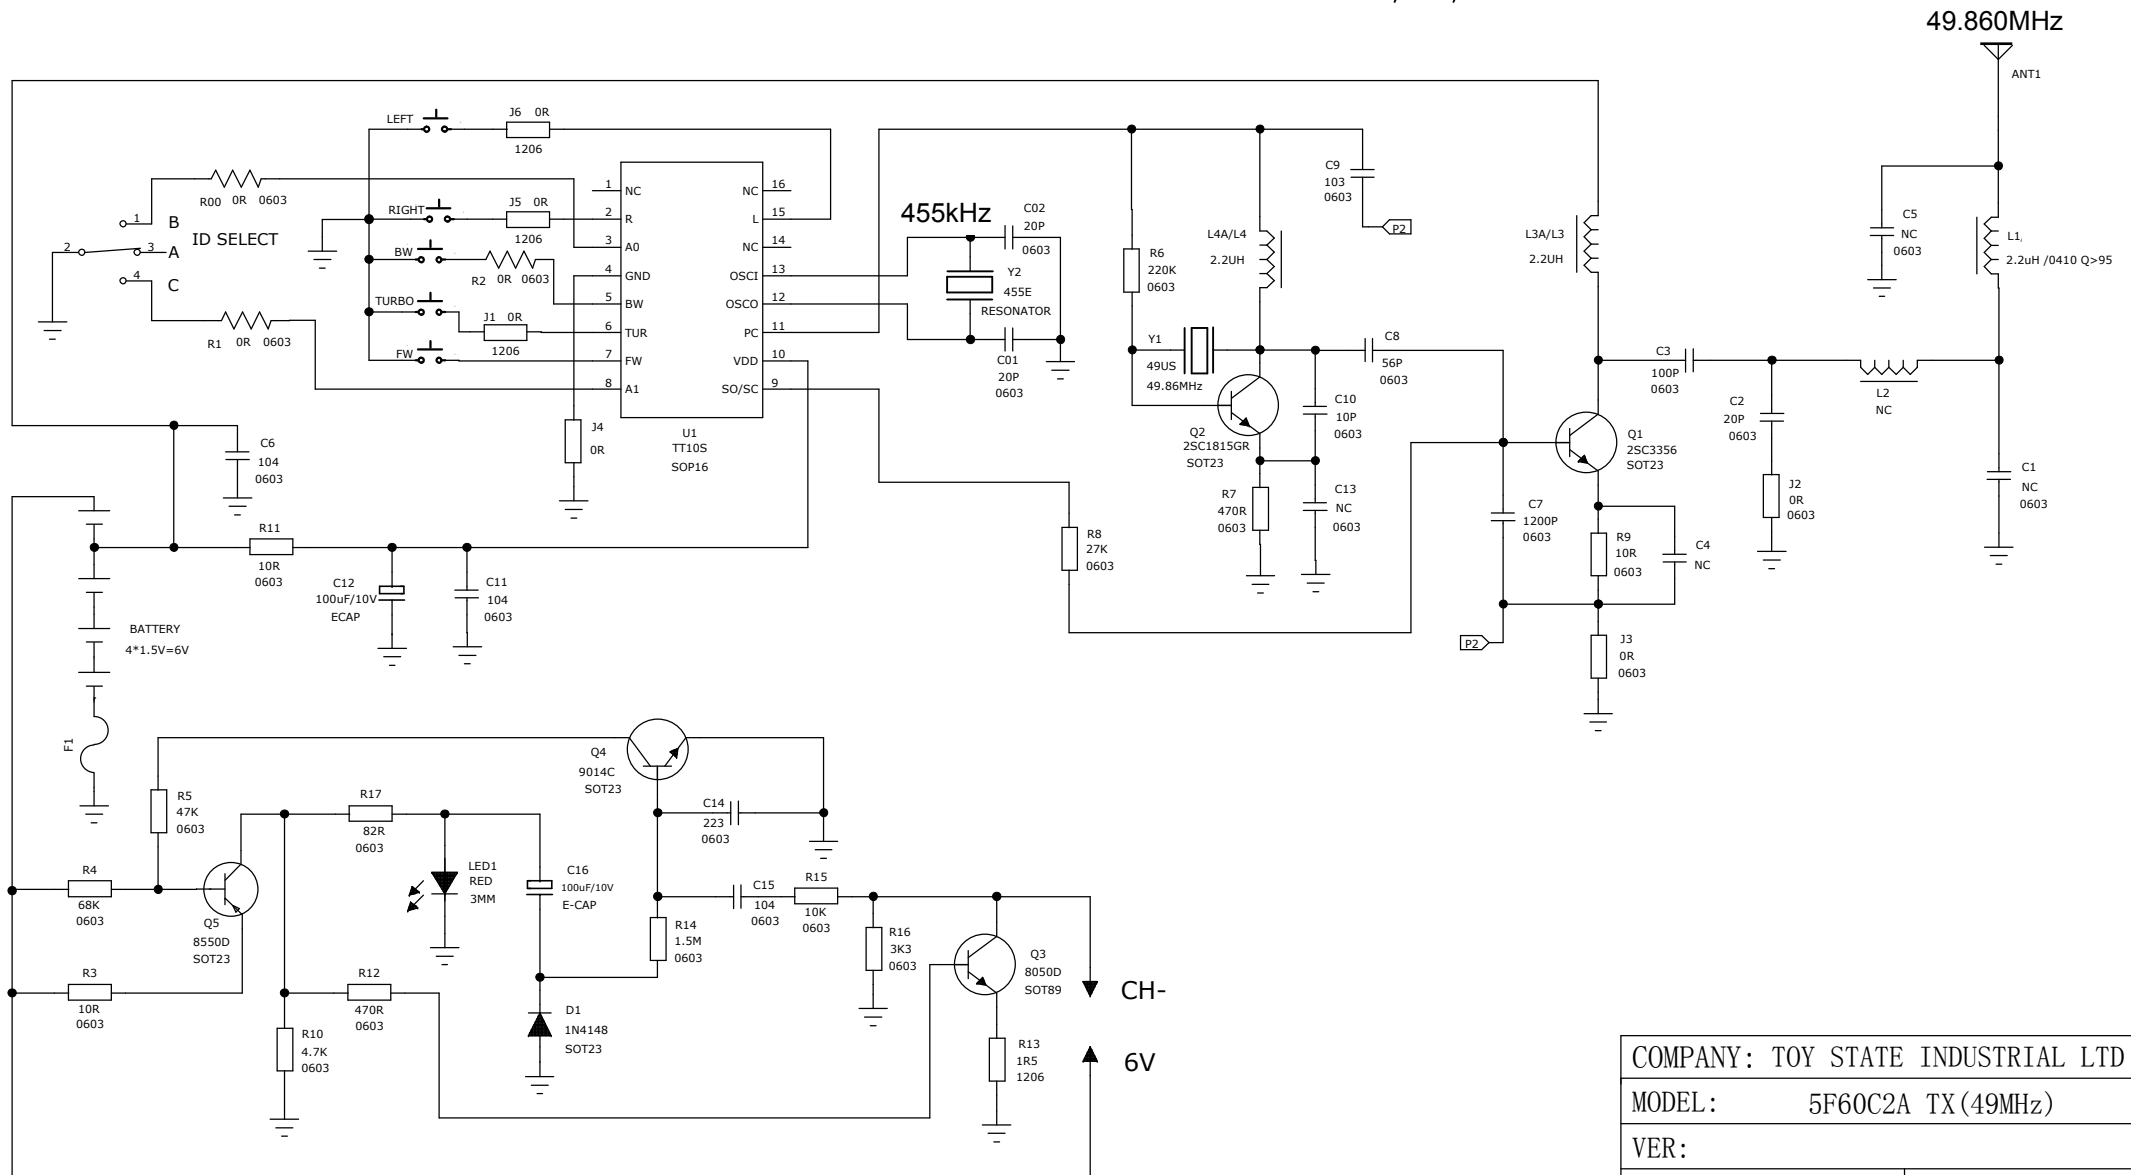

# 5F60C2A TX 49.680MHz-A/B/C SCHEMATIC

COMPANY: TOY STATE INDUSTRIAL LTD	
MODEL: 5F60C2A TX (49MHz)	
VER:	
DRAWN BY: L. P	DATE: 2013-5-21
CHECK BY:	DATE:
APP. BY:	DATE: