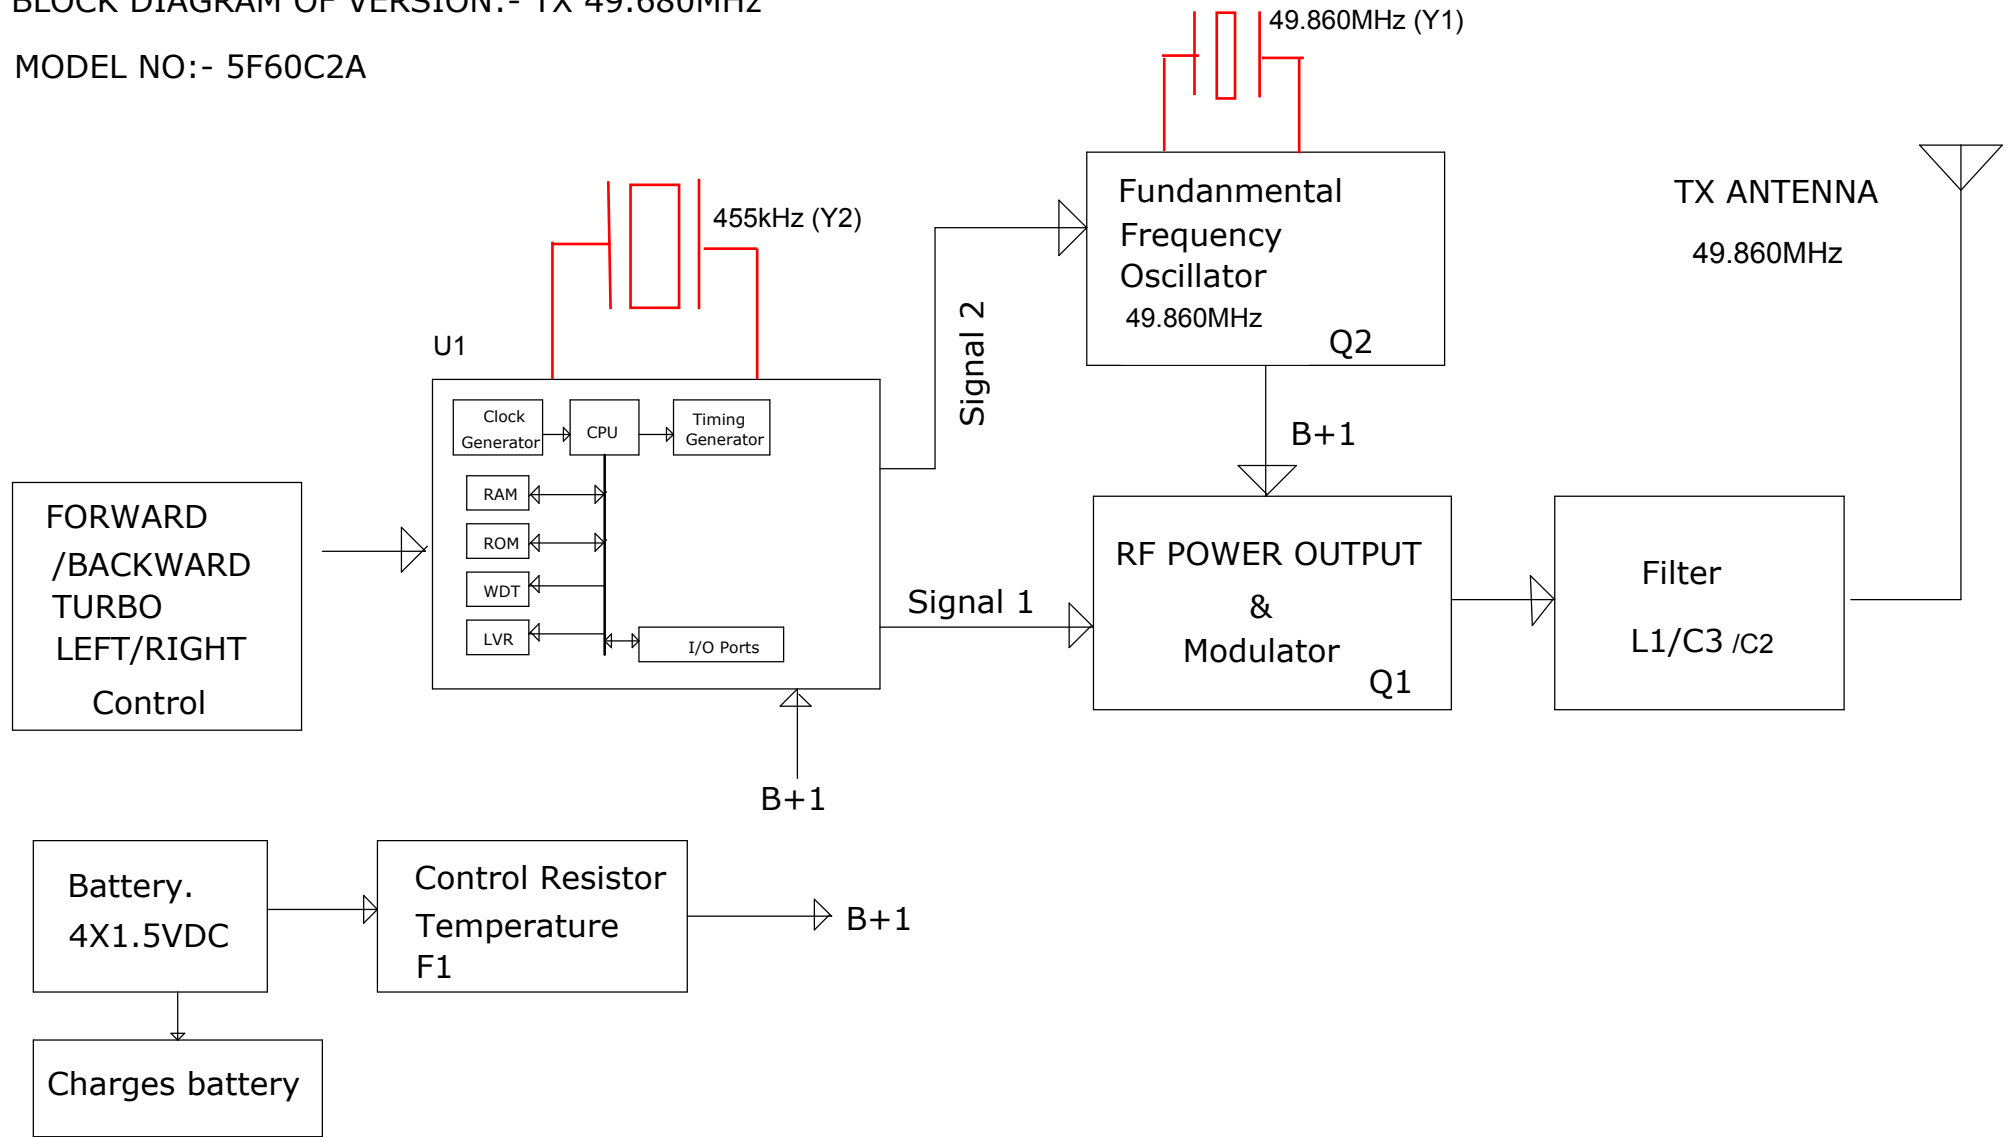

BLOCK DIAGRAM OF VERSION:- TX 49.680MHz

MODEL NO:- 5F60C2A

APPLICANT:-TOY STATE INDUSTRIAL LTD

MODEL NO:-5F60C2A

PAGE NO:- 1 OF 1

DRAWN BY: ZUO	DATED: 2013/5/21	COMPANY: TOY STATE INDUSTRIAL LTD		
CHECK BY:	DATED:	MODEL: 5F60C2A TX 49M BLOCK DIAGRAM		
APP.BY:	DATED:	REV: 1.0	DRAWING NO:	SHEET:11 OF 1