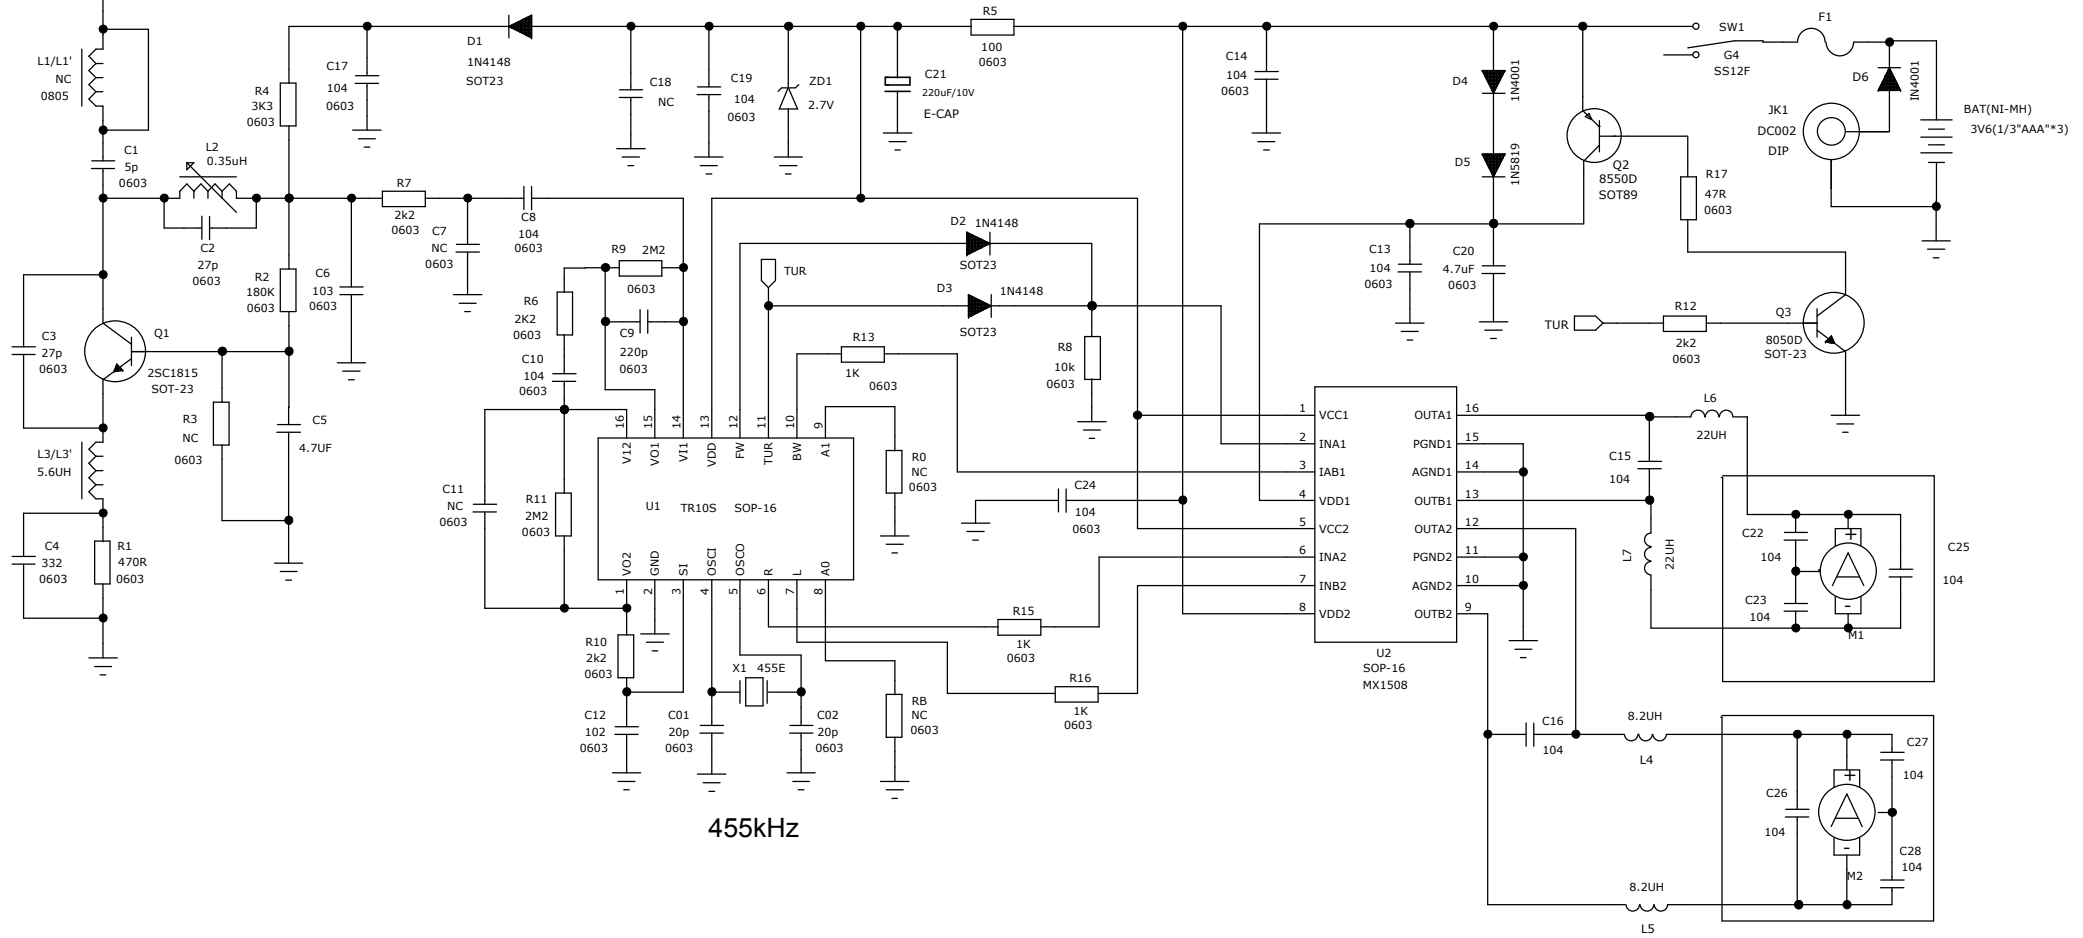

# 5F60C2A RX 49.680MHz-A/B/C SCHEMATIC

COMPANY: TOY STATE INDUSTRIAL LTD	
MODEL: 5F60C2A RX (49MHz)	
VER:	
DRAWN BY:	DATE: 5-21-2013
CHECK BY:	DATE:
APP. BY:	DATE: