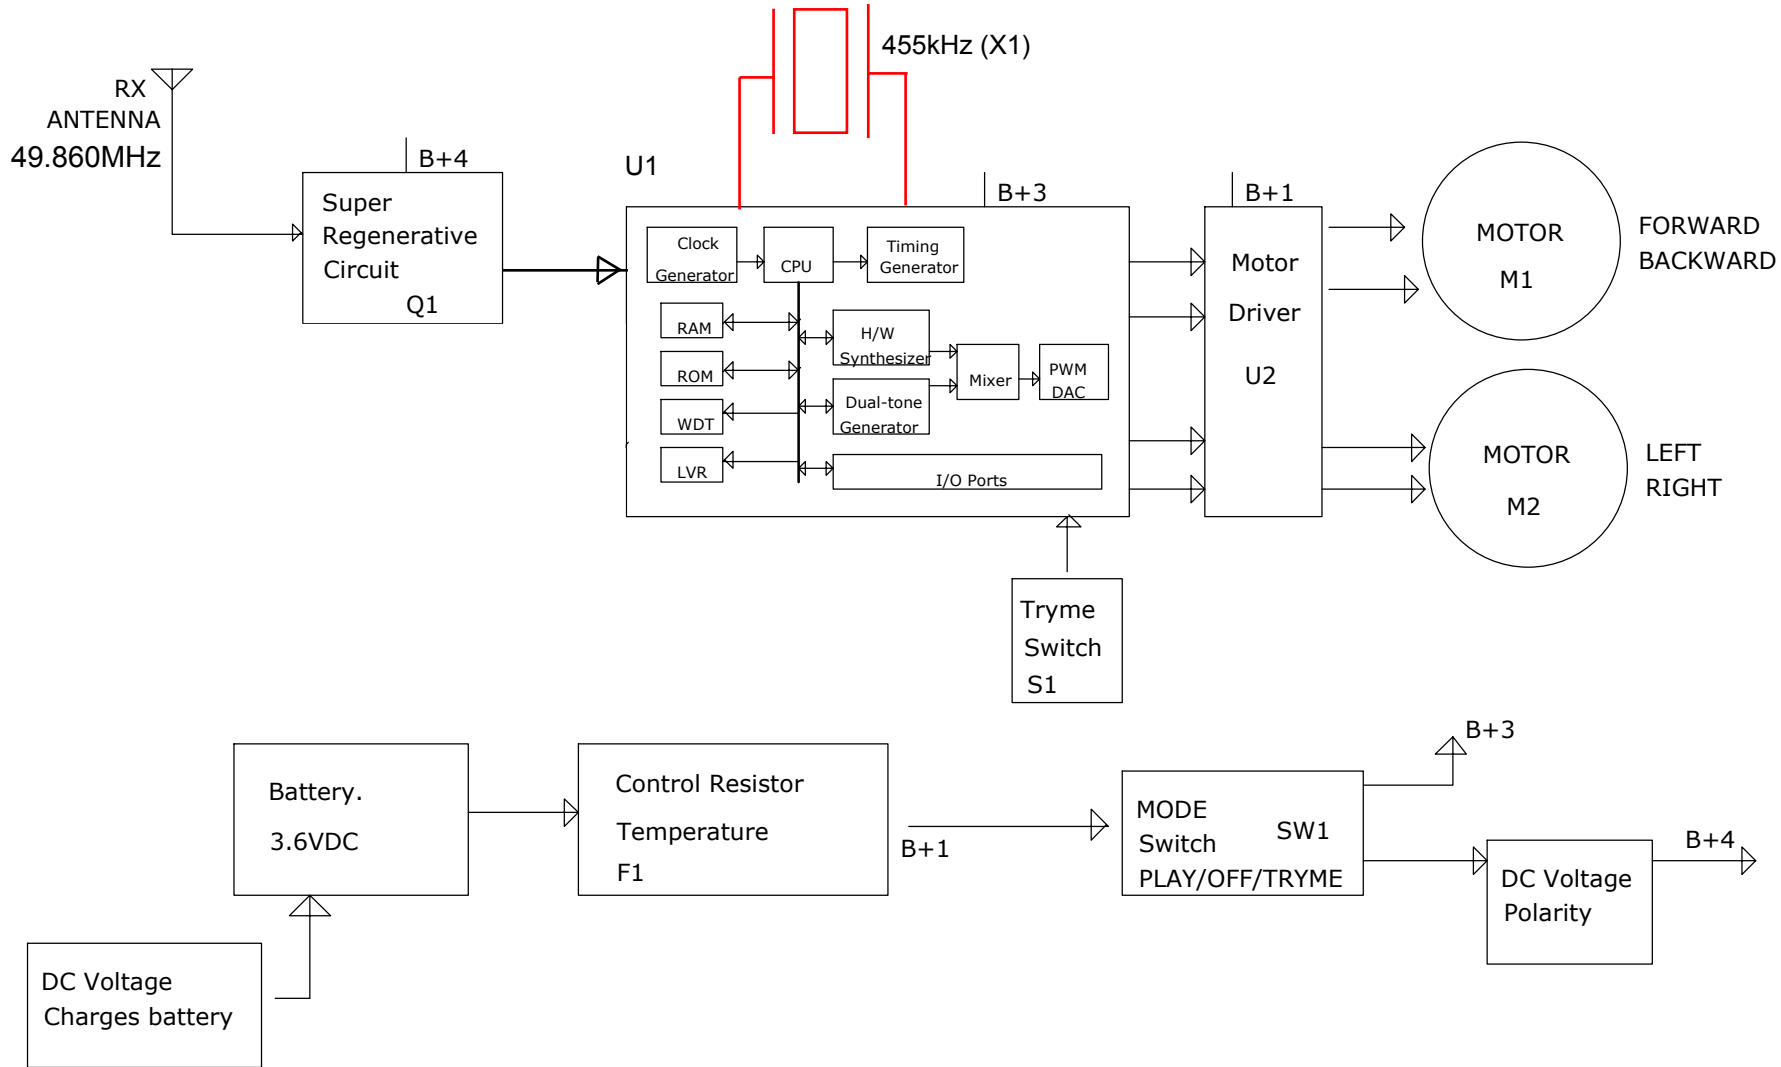

BLOCK DIAGRAM OF VERSION:- TX 49.680MHz

MODEL NO:- 5F60C2A

APPLICANT:-TOY STATE INDUSTRIAL LTD

MODEL NO:-5F60C2A

PAGE NO:- 1 OF 1

DRAWN BY: ZUO	DATED: 2013/5/21	COMPANY: TOY STATE INDUSTRIAL LTD		
CHECK BY:	DATED:	MODEL: 5F60C2A RX 49M BLOCK DIAGRAM		
APP.BY:	DATED:	REV: 1.0	DRAWING NO:	SHEET:11 OF 1