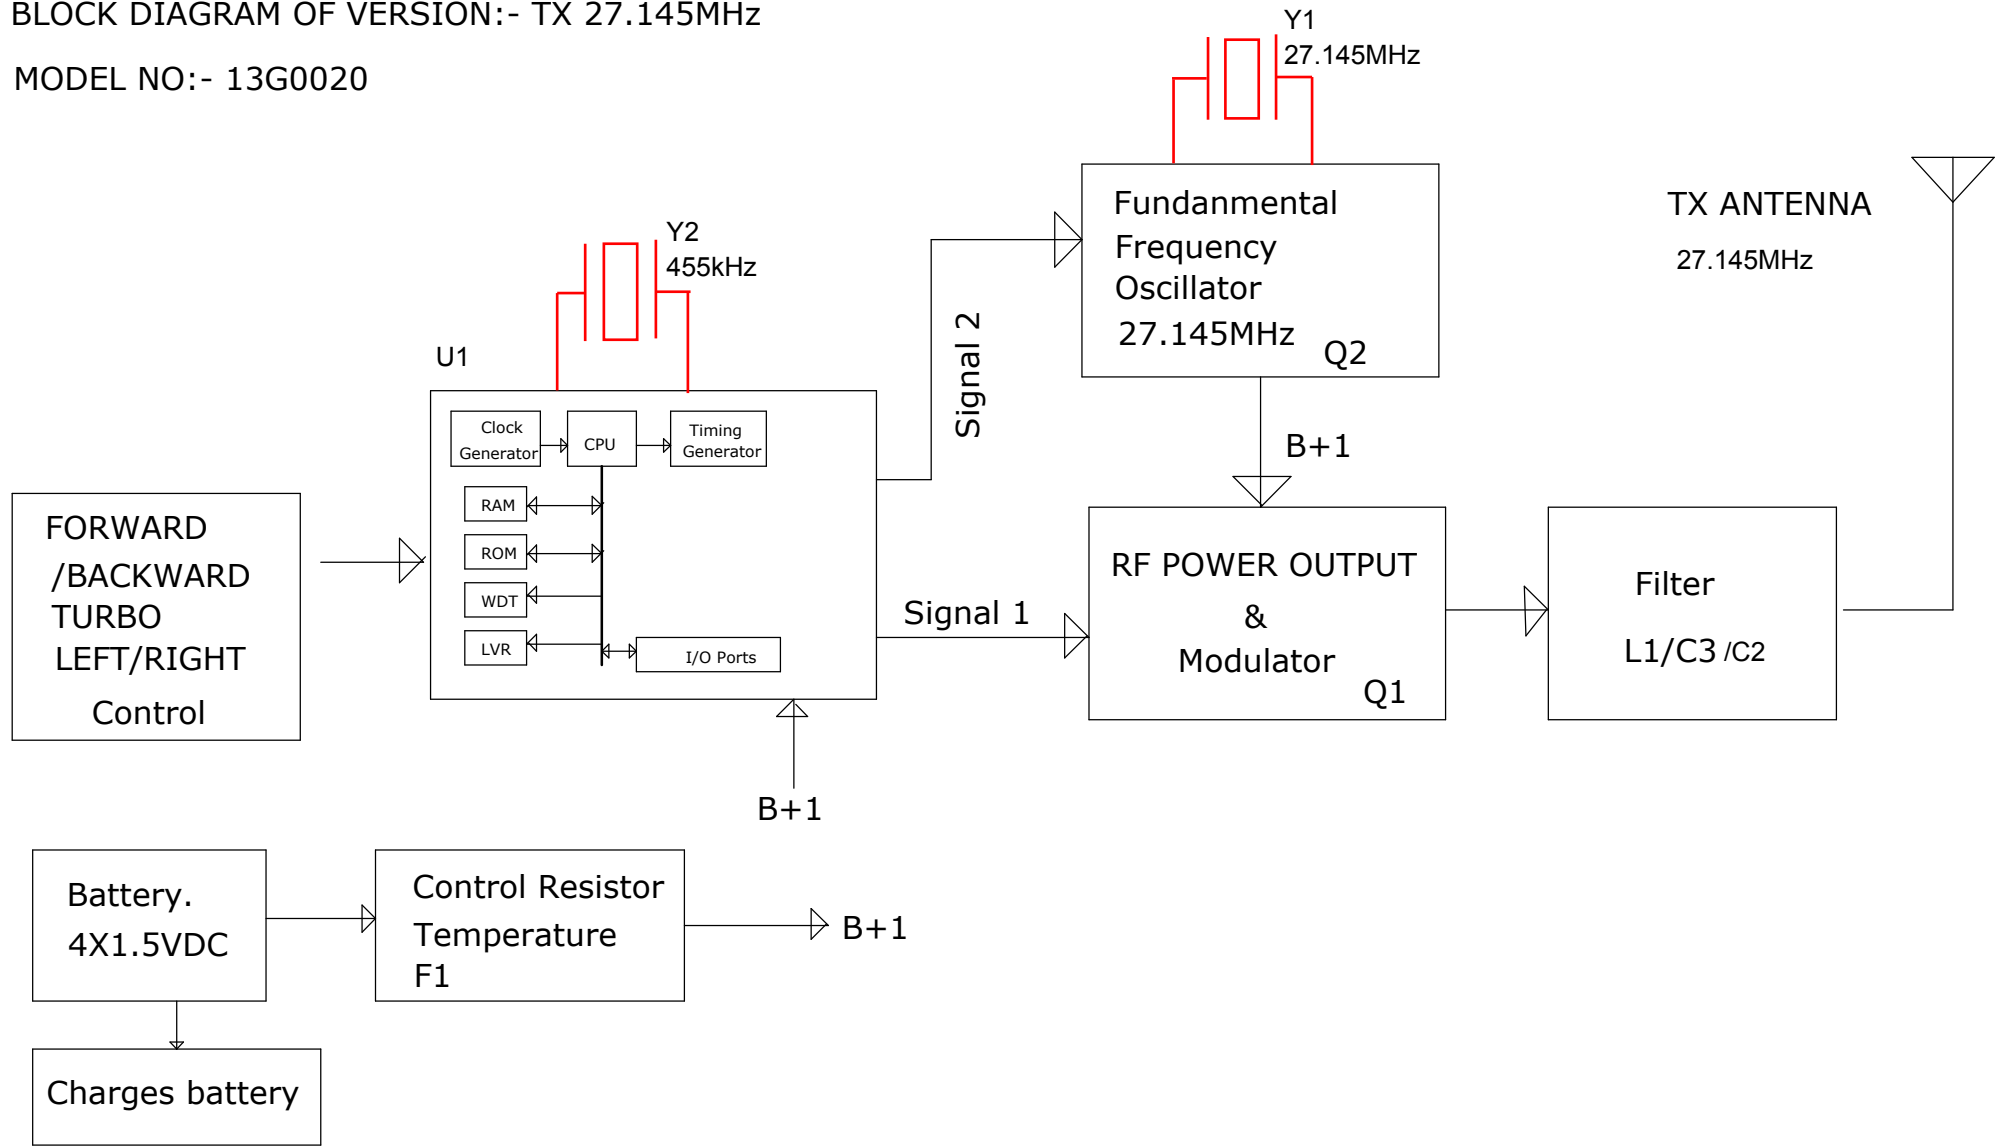

BLOCK DIAGRAM OF VERSION:- TX 27.145MHz

MODEL NO:- 13G0020

APPLICANT:-TOY STATE INDUSTRIAL LTD

MODEL NO:-13G0020

PAGE NO:- 1 OF 1

DRAWN BY: ZUO	DATED: 2013/4/26	COMPANY: TOY STATE INDUSTRIAL LTD		
CHECK BY:	DATED:	MODEL: 12G0020 TX 27M BLOCK DIAGRAM		
APP.BY:	DATED:	REV: 1.0	DRAWING NO:	SHEET:11 OF 1