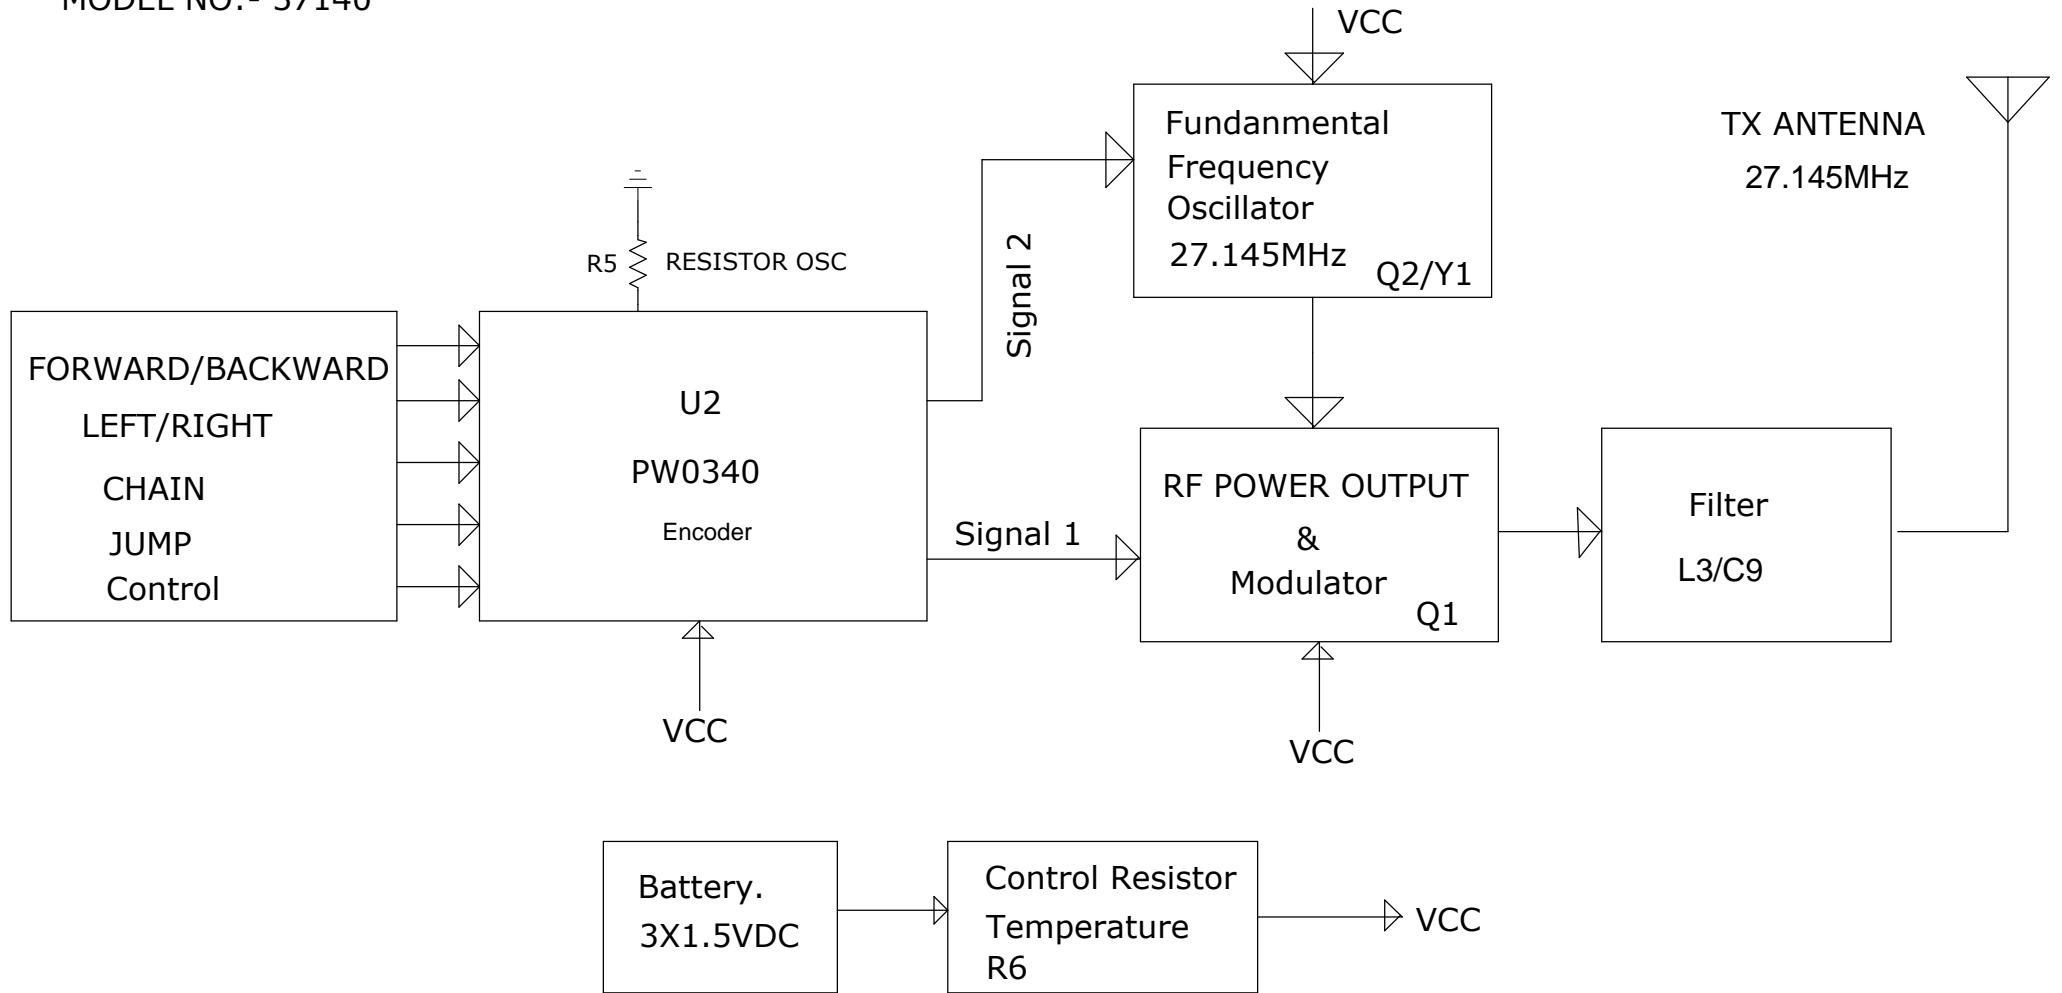

BLOCK DIAGRAM OF VERSION:- TX 27.145MHz

MODEL NO:- 37140

APPLICANT:-TOY STATE INDUSTRIAL LTD

MODEL NO:-37140

PAGE NO:- 1 OF 1

DRAWN BY: CHEN	DATED: 2014/5/27	COMPANY: TOY STATE INDUSTRIAL LTD		
CHECK BY: XIAO	DATED: 2014/5/27	MODEL: 37140 TX 27M BLOCK DIAGRAM		
APP.BY: XIAO	DATED: 2014/5/27	REV: 1.0	DRAWING NO:	SHEET:11 OF 1