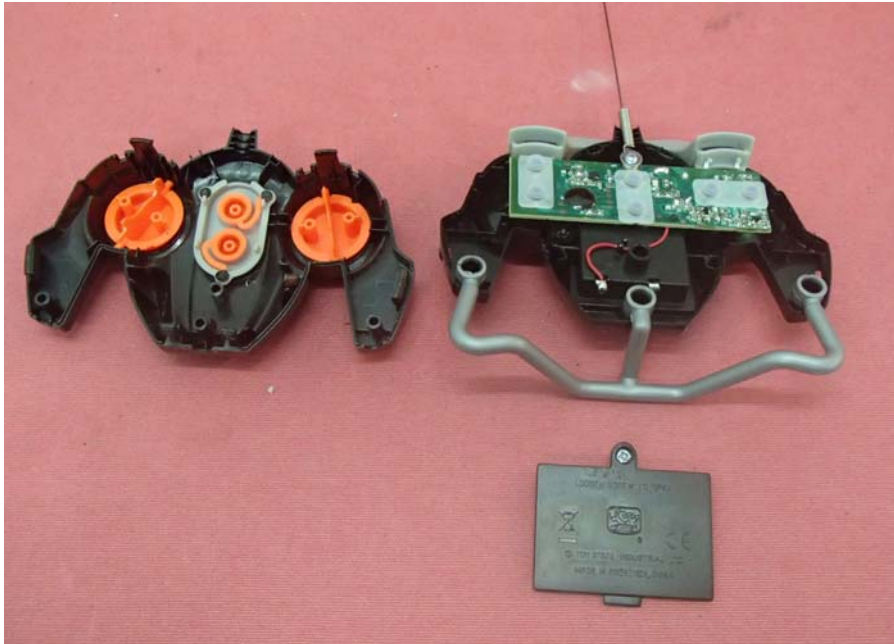

INTERTEK TESTING SERVICE

Report No.: 14060385HKG-001

Equipment Photographs

Model : 37140

(Internal)

INTERTEK TESTING SERVICE

Report No.: 14060385HKG-001

Equipment Photographs

Model : 37140

(Internal)

INTERTEK TESTING SERVICE

Report No.: 14060385HKG-001

Equipment Photographs

Model : 37140

(Internal)