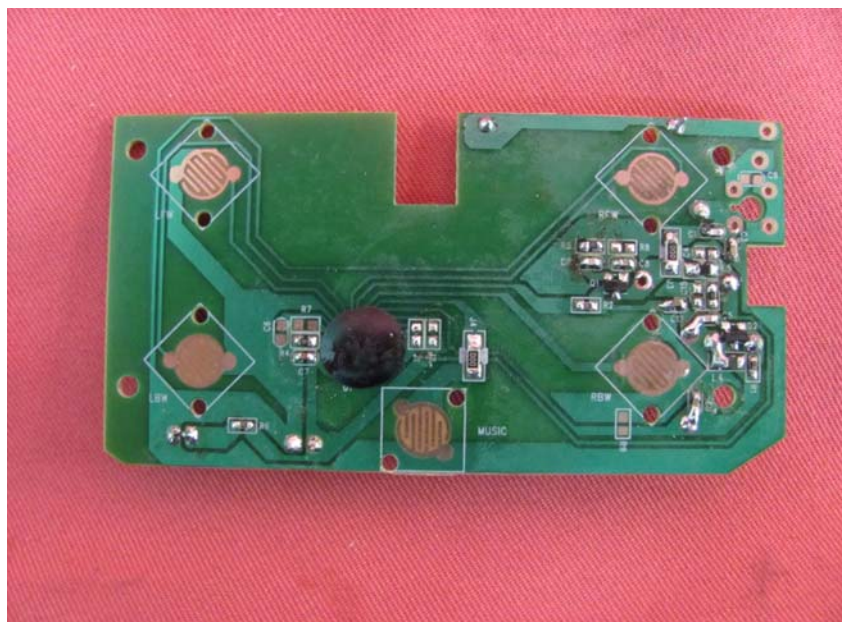

INTERTEK TESTING SERVICE

Report No.: HK12060618-1

Equipment Photographs

Model : 37101

(Internal)