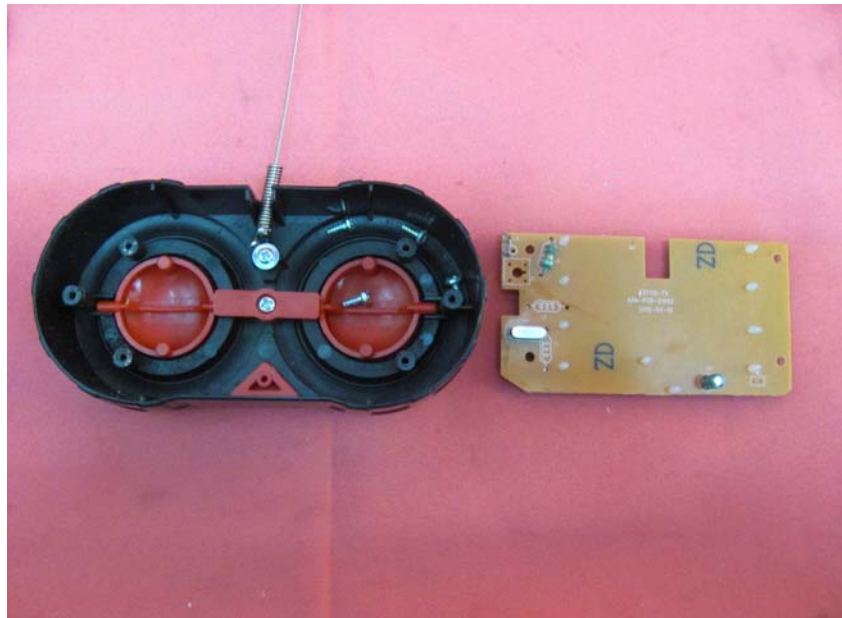

---

**INTERTEK TESTING SERVICE**

Report No.: HK12060618-1

**Equipment Photographs**

**Model : 37101**

**(Internal)**

---

**INTERTEK TESTING SERVICE**

Report No.: HK12060618-1

**Equipment Photographs**

**Model : 37101**

**(Internal)**

---

## Equipment Photographs

Model : 37101

(Internal)

**Equipment Photographs**

**Model : 37101**

**(Internal)**