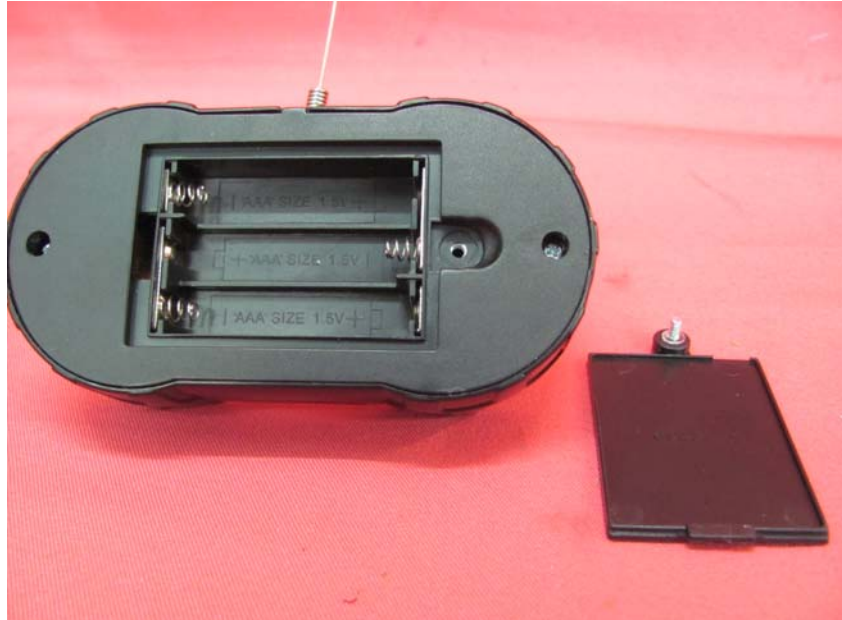

---

**INTERTEK TESTING SERVICE**

Report No.: HK12060618-1

**Equipment Photographs**

**Model : 37101**

**(Internal)**

---

**INTERTEK TESTING SERVICE**

Report No.: HK12060618-1

**Equipment Photographs**

**Model : 37101**

**(Internal)**

---