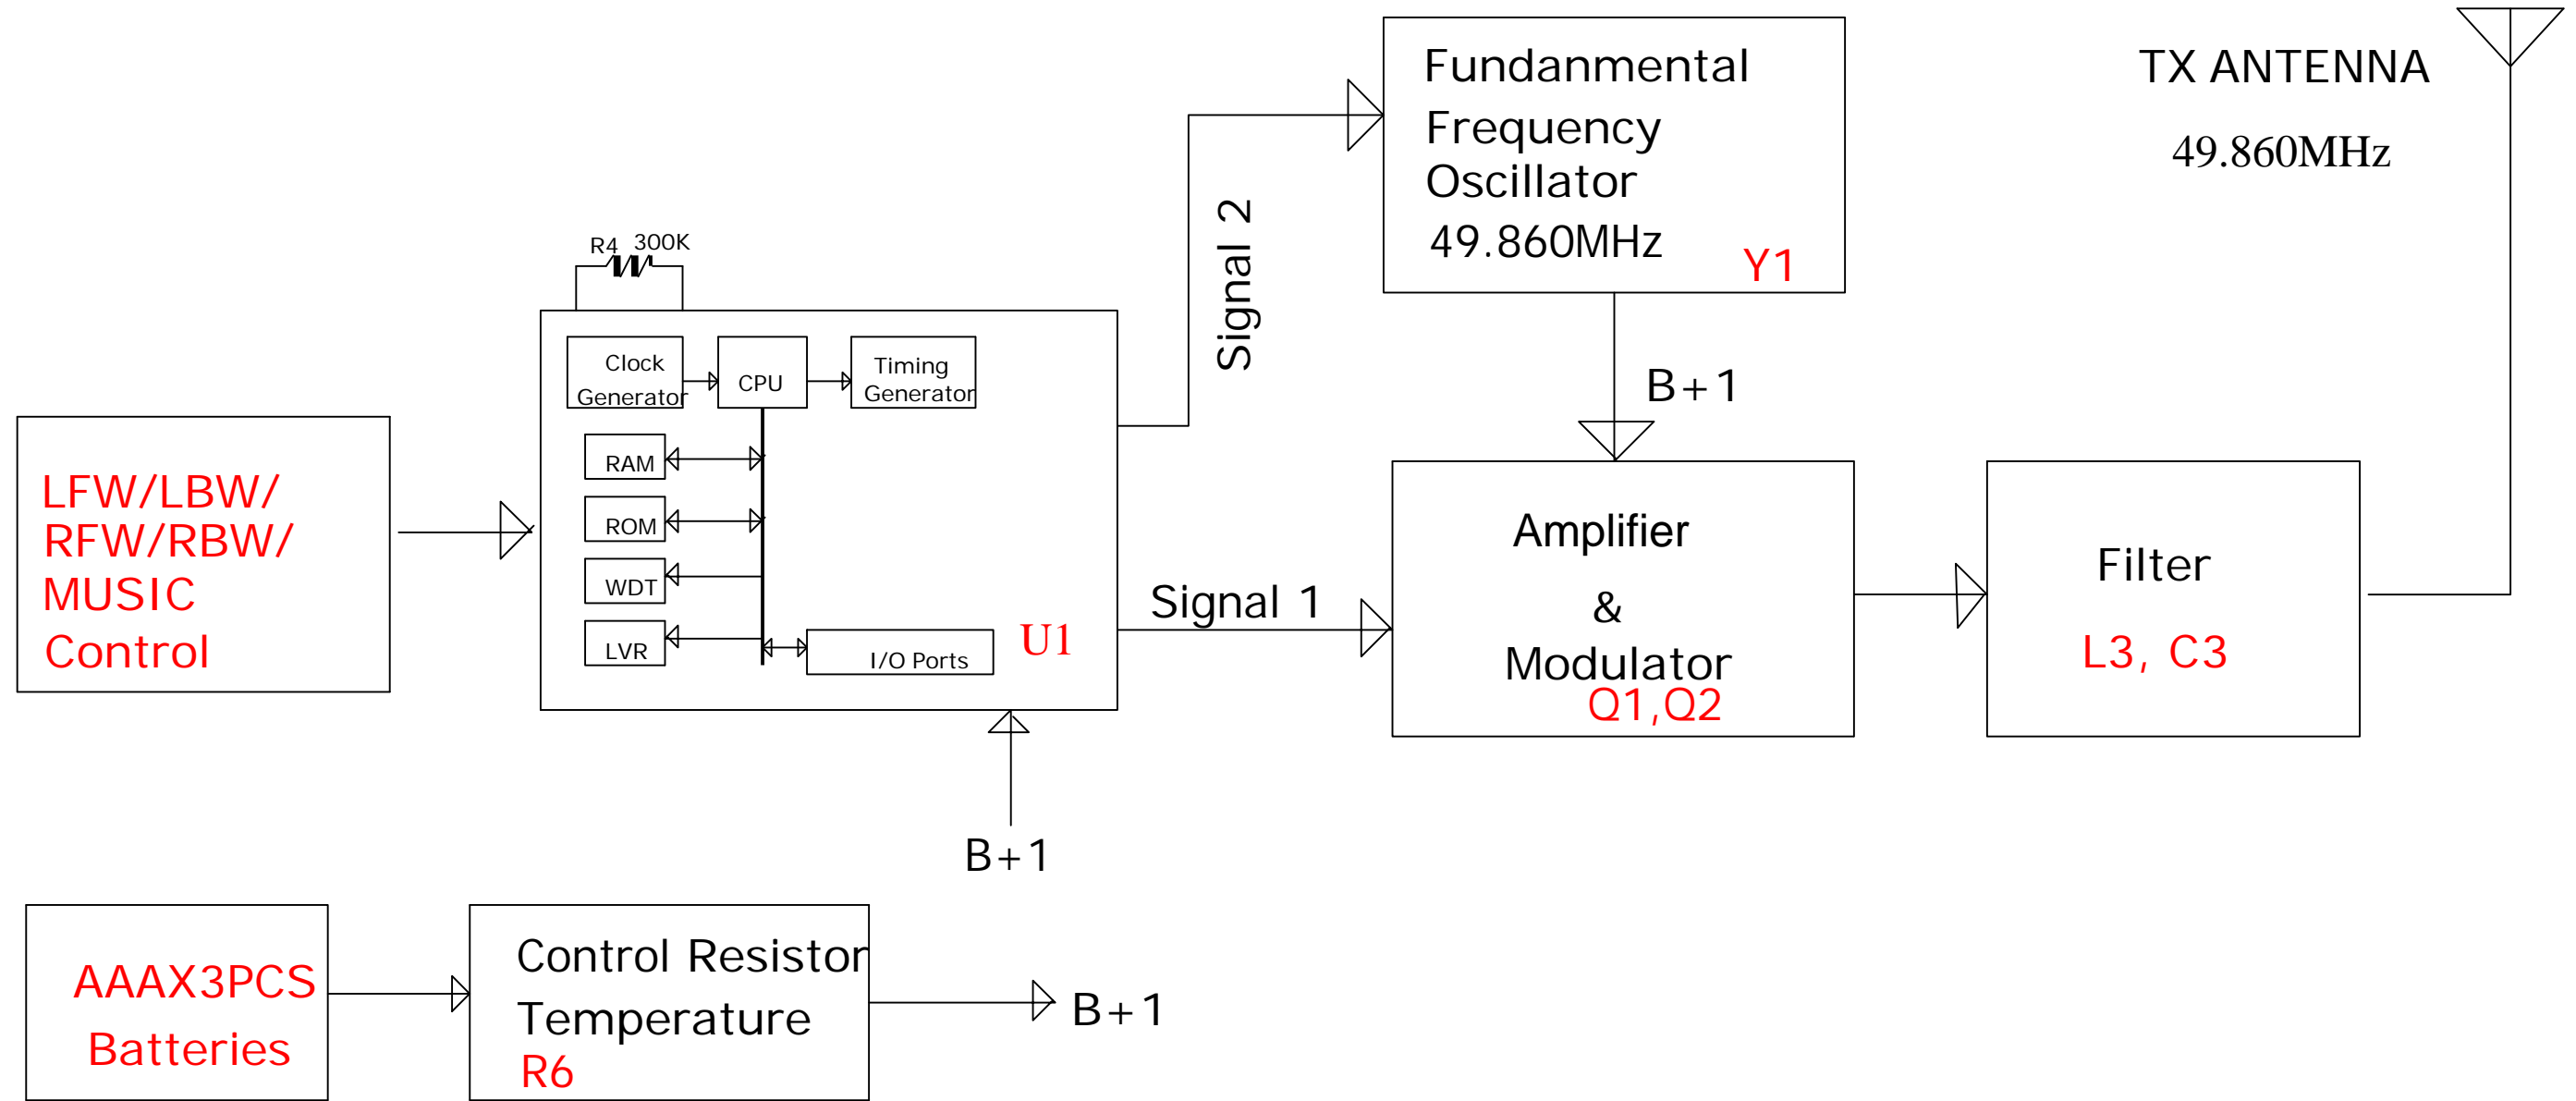

BLOCK DIAGRAM OF VERSION: - TX 49.860MHz

MODEL NO:- 37100

APPLICANT:-TOY STATE INDUSTRIAL LTD

MODEL NO:-37100

PAGE NO:- 1 OF 1

DRAWN BY: Angelo	DATED: 25-Apr-2012	COMPANY: TOY STATE INDUSTRIAL LTD		
CHECK BY: XIONG	DATED: 26-Apr-2012	MODEL: 37100 TX 49M BLOCK DIAGRAM		
APP.BY: XIONG	DATED: 26-Apr-2012	REV: 1.0	DRAWING NO:	SHEET: 1 OF 1